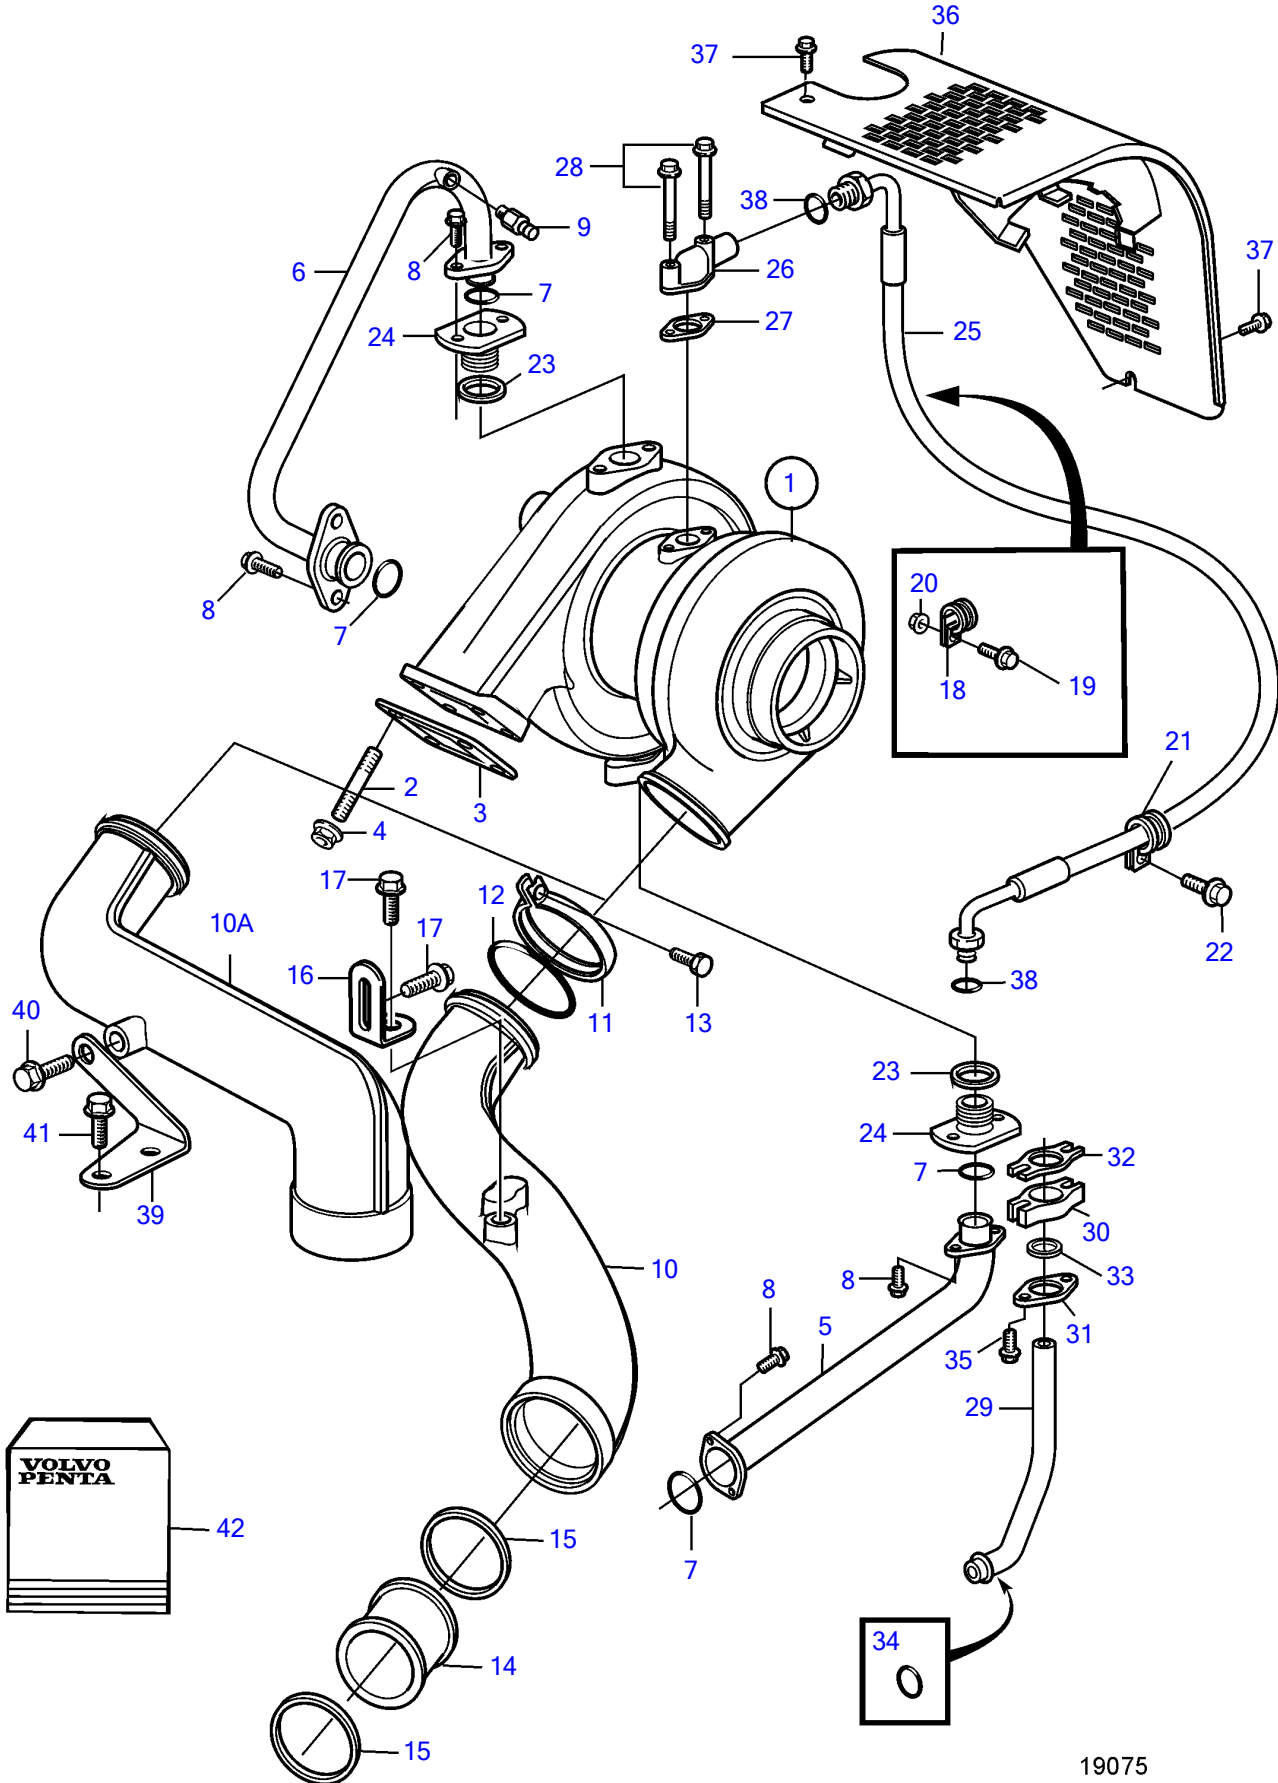

D12D-A MG, D12D-E MG

D12D-A MG, D12D-E MG

REF	PART NO.	QTY	DESCRIPTION	SEE SEC.	NOTES
1	3802144	1	Turbocharger		
			• parts not sold separately		
2	977297	4	Stud		
3	20784537	1	Gasket		(470939)
4	1543499	4	Flange nut		
5	3832410	1	Coolant pipe		
6	3832408	1	Coolant pipe		
7	862637	4	Gasket		
8	946440	8	Flange screw		
9	949918	1	Shut-off cock		
10	3832395	1	Charge air pipe		Without radiator cooling.
10A	3832546	1	Charge air pipe		With radiator cooling.
11	1542776	1	V-band clamp		
12	3826379	1	Sealing ring		
13	949335	1	Hexagon screw		
14	1661276	1	Intermediate pipe		
15	3825197	2	Sealing ring		
16	965553	1	Bracket		Without radiator cooling.
17	946440	2	Flange screw		With radiator cooling.
18	949747	1	Clamp		D=15,9mm
19	946440	1	Flange screw		
20	945408	1	Flange nut		
21	942810	1	Clamp		D=17,5mm
22	946441	1	Flange screw		
23	949016	2	Gasket		
24	3832826	2	Nipple		
25	3818398	1	Oil hose		(3837492)
26	8192268	1	• Flange		
27	420641	1	Gasket		
28	946470	2	Flange screw		
29	3832816	1	Oil return pipe		
30	8148729	1	Connector		
31	469543	1	Flange		
32	470993	1	Gasket		
33	469601	1	Sealing ring		
34	1547255	1	Sealing ring		
35	947760	2	Flange screw		
36	3838874	1	Heat shield		
37	947107	3	Flange screw		L=12mm
	945444	3	Flange screw		Alt, L=25mm
38	976971	2	O-ring		
39	3837238	1	Bracket		With radiator cooling.
40	946440	1	Flange screw		With radiator cooling.
41	946471	2	Flange screw		With radiator cooling.
42		1	Repair kit	5859	