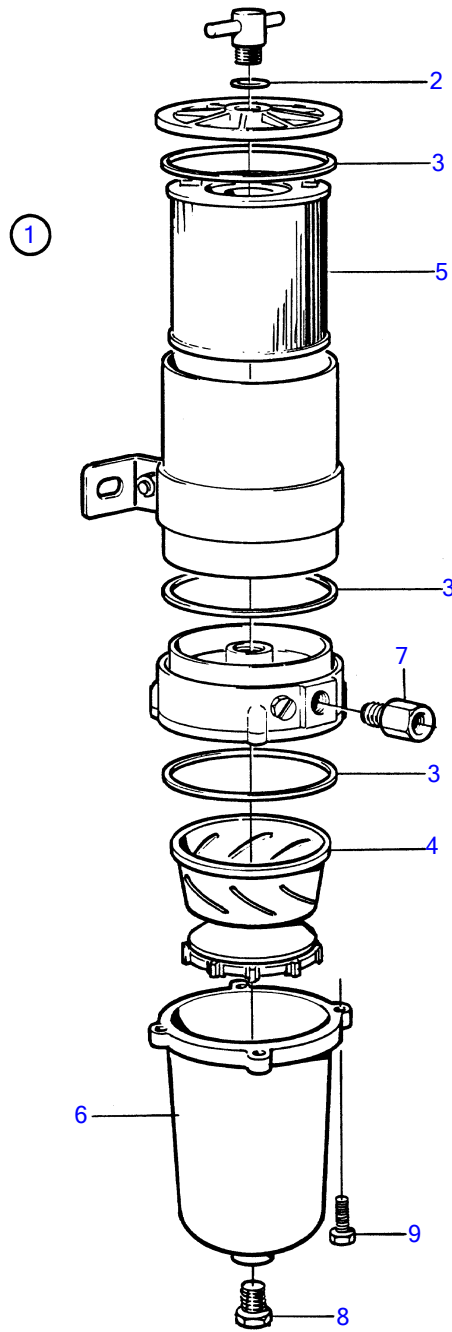

D12D-A MG, D12D-E MG

15385

D12D-A MG, D12D-E MG

REF	PART NO.	QTY	DESCRIPTION	SEE SEC.	NOTES
1	3825018	1	Fuel filter		Repl by 877768
			• Bulletin 50-11A	50-11A-EN	Fuel Filters / Water Separators
1	877768	1	Fuel filter		
2	838506	1	• O-ring		
3	846719	3	• Gasket		
4	3825028	1	• Turbine		
5	3838852	1	• Fuel filter insert		(3825027) 10 micron
6	3838851	1	• Bowl		Metal bowl., (848293)
7	846620	2	• Nipple		
8	952075	1	• Plug		
9	940094	4	• Hexagon screw		