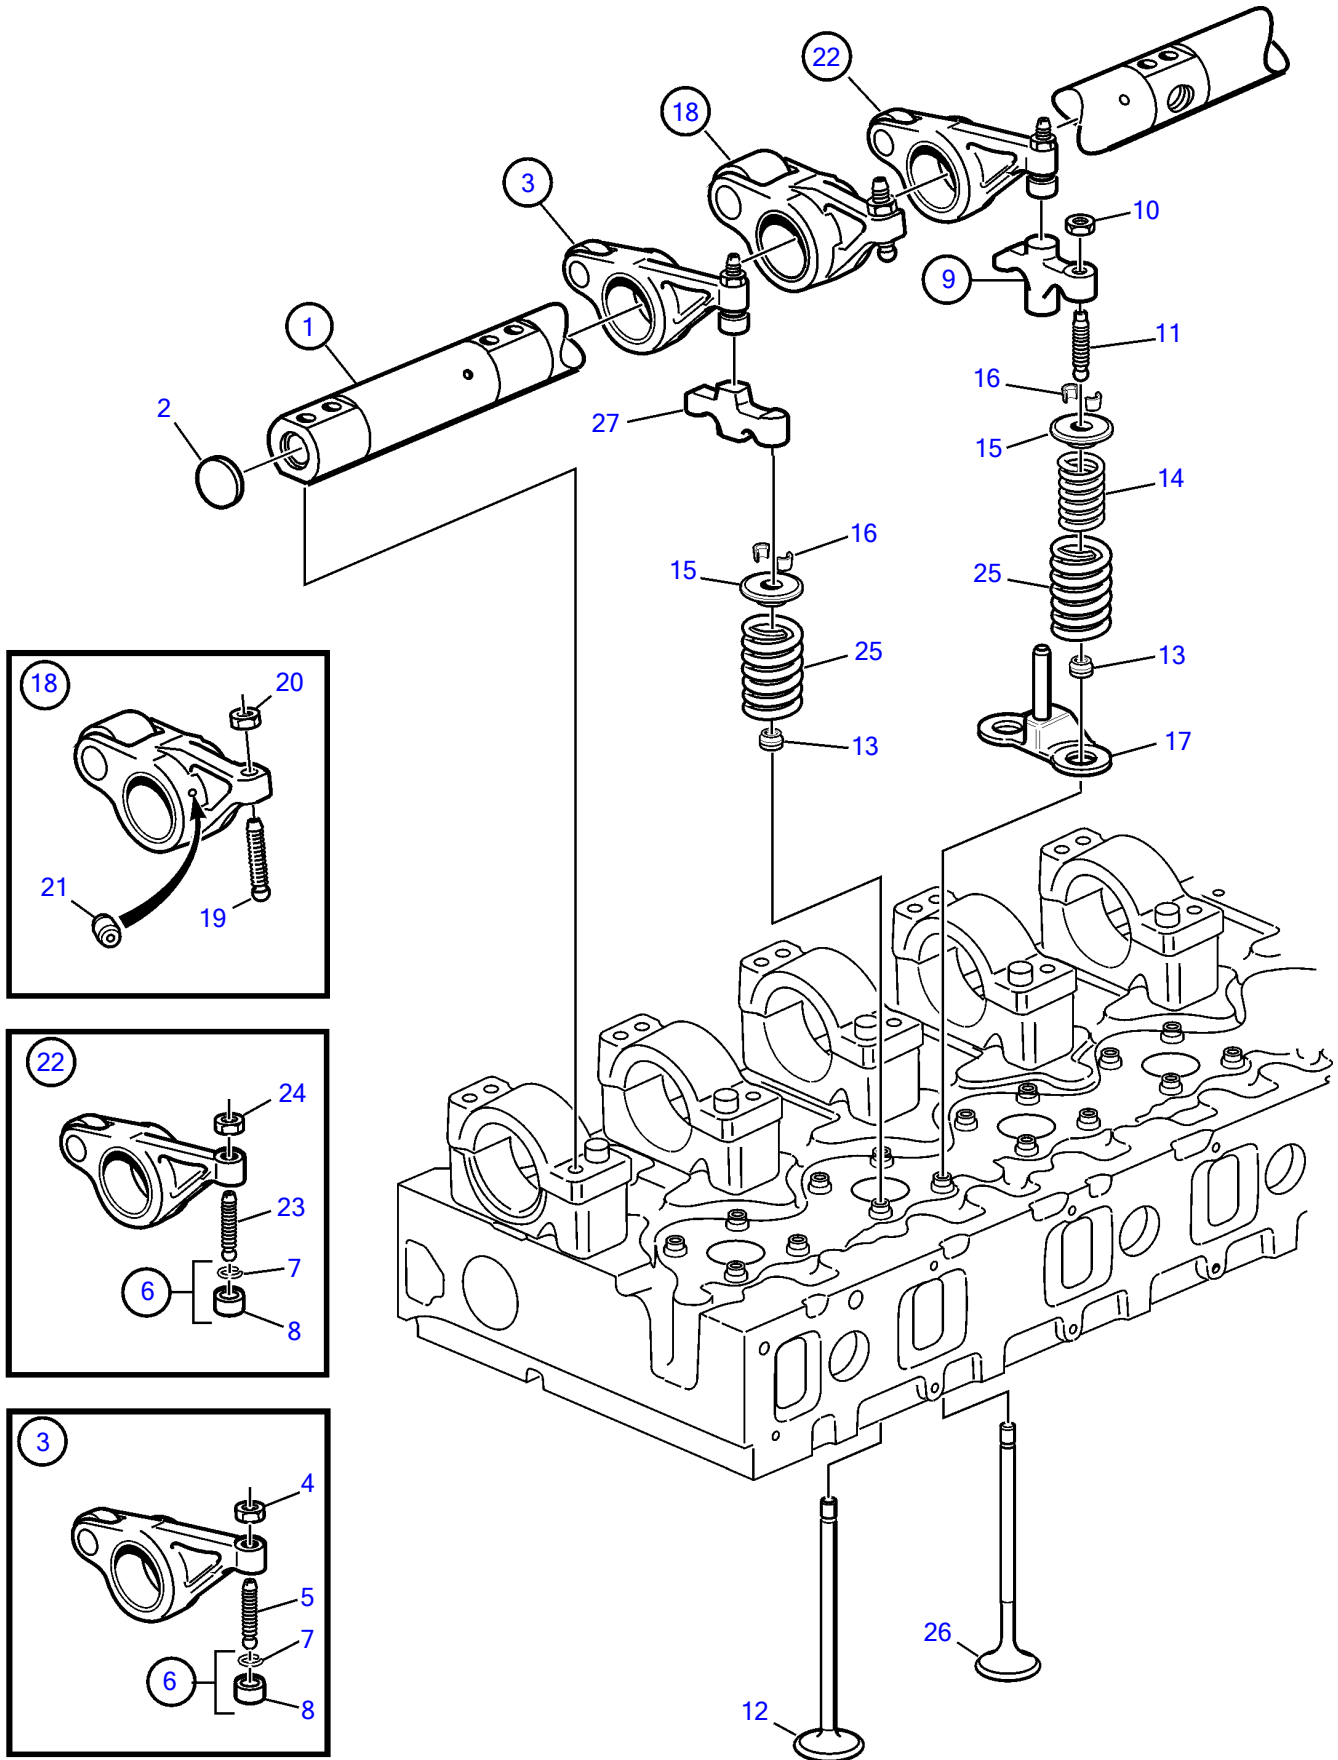

D12D-A MG, D12D-E MG

D12D-A MG, D12D-E MG

REF	PART NO.	QTY	DESCRIPTION	NOTES
1	8170158	1	Rocker arm shaft	
2	955096	2	• Expansion plug	(980176)
3	20742698	6	Rocker arm	
4	946911	1	• Hexagon nut	
5	1546458	1	• Ball stud	
6	20441753	1	• Ball socket	(1547962)
7	968757	1	• • O-ring	
8		1	• • Ball seat	
9	1547919	6	Valve yoke, exhaust	Earlier production 12 pcs.
10	946911	1	• Hexagon nut	
11	1543368	1	• Adjusting screw	
12	20463800	12	Inlet valve	
13	859171	24	Valve stem seal	
14	3183211	12	Valve spring	
15	1546487	24	Valve spring washer	
16	1677875	48	Valve collet	
17	1677963	6	Guide pin, exhaust	Earlier production 12 pcs, exhaust and inlet.
18	20746798	6	Rocker arm, injector	
19	1546775	1	• Ball stud	
20	1677396	1	• Hexagon nut	
21	3964817	1	• Jet	
22	20742703	6	Rocker arm, exhaust	
23	1546458	1	• Ball stud	
24	946911	1	• Hexagon nut	
25	3183210	24	Valve spring, outer	
26	20441486	12	Exhaust valve	
27	3183207	6	Valve yoke, intake	