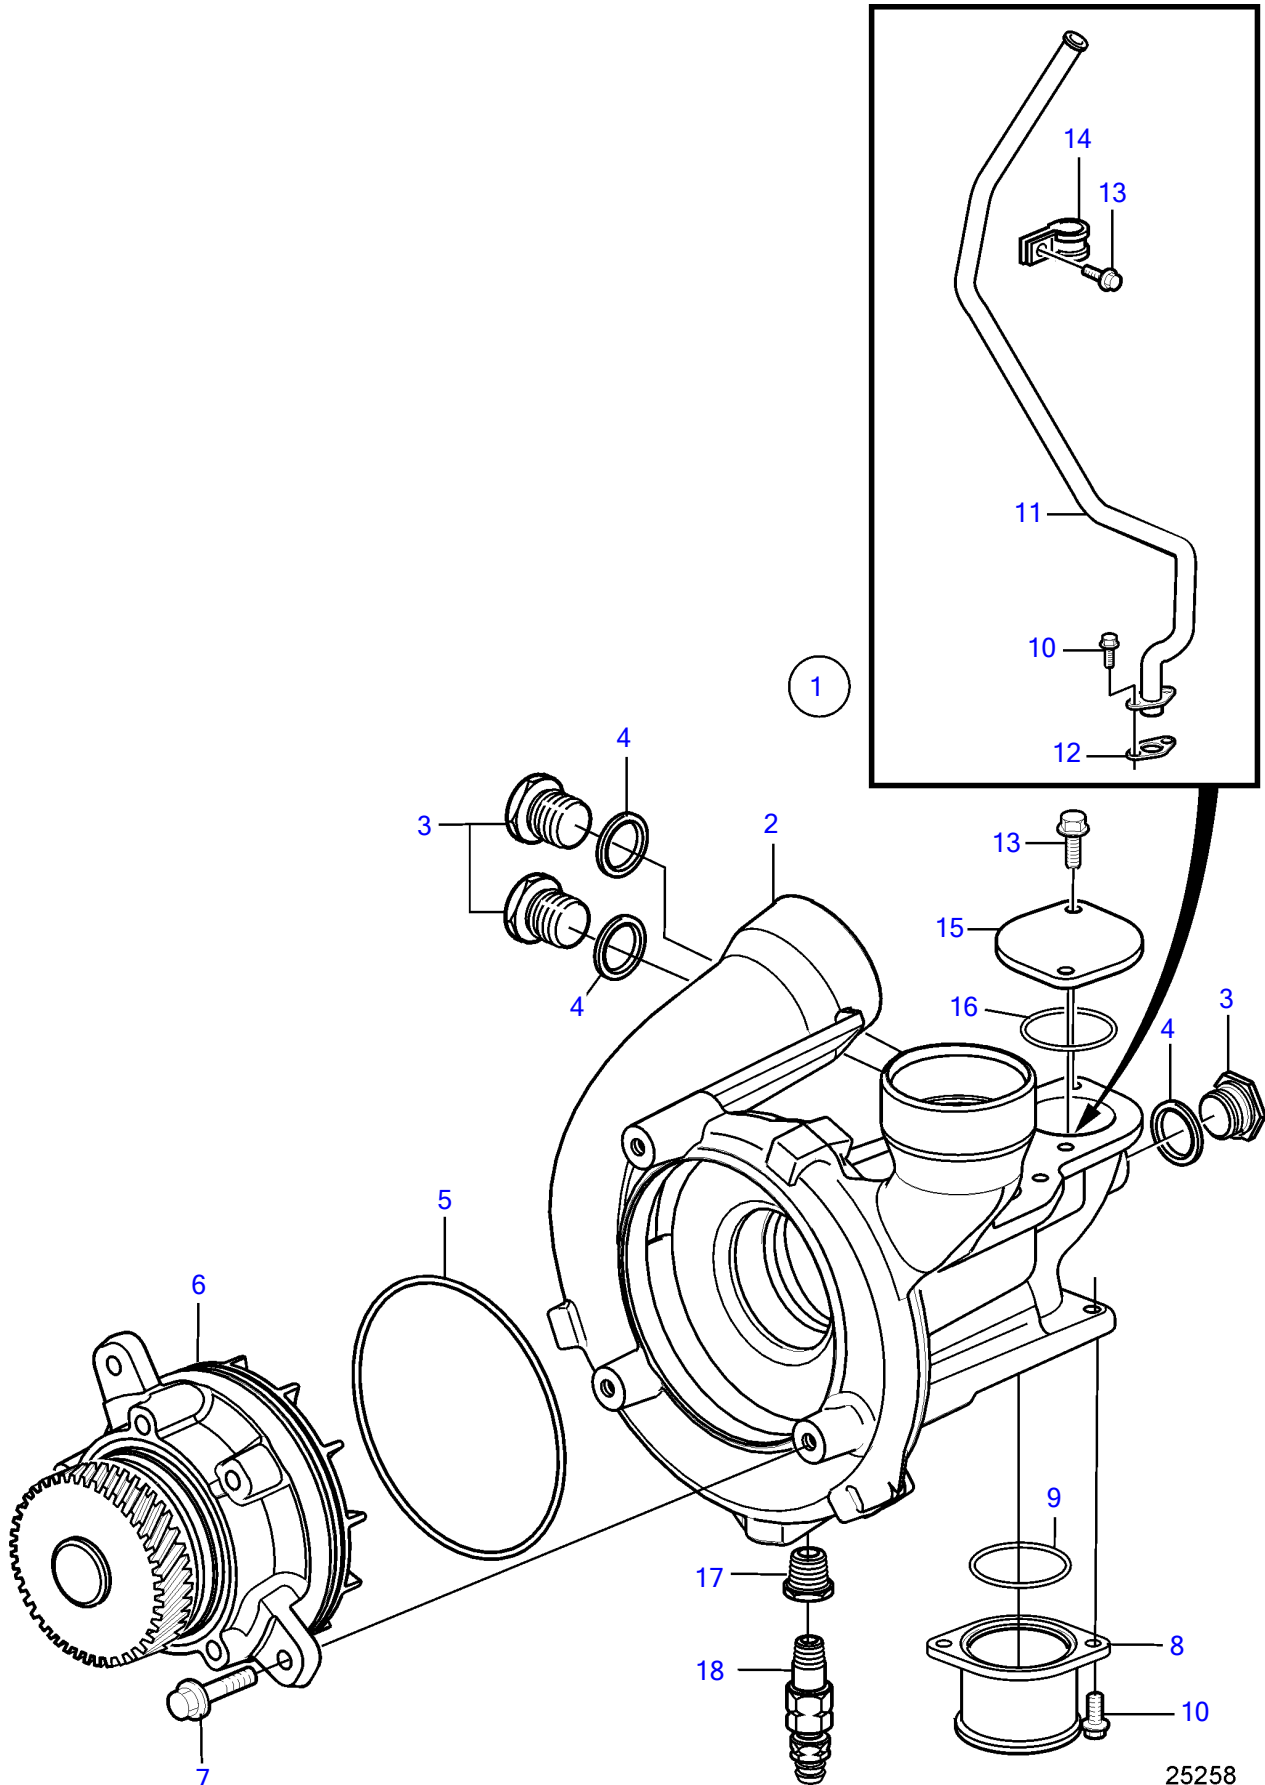

D12D-A MG, D12D-E MG

Upd:2012-02-22

25258

25258

7744530-26-5676

## D12D-A MG, D12D-E MG

REF	PART NO.	QTY	DESCRIPTION	NOTES
1		1	Water pump	
2	3826608	1	• Coolant pump	Replaced by pump 21105524
	21105524	1	• Coolant pump	
3	914392	3	• Plug	
4	943908	3	• Gasket	
5	975687	1	• O-ring	
6	3803909	1	• Coolant pump	(20431135)
7	946173	3	• Flange screw	
8	3943401	1	Coolant pipe	
9	925255	1	O-ring	
10	946173	4	Flange screw	
11	3589037	1	Pressure pipe	
12	862637	1	Gasket	
13	946440	3	Flange screw	
14	947827	1	Clamp	
15	3832789	1	Flange	
16	925069	1	O-ring	
17	479954	1	Nipple	
18	949918	1	Shut-off cock	