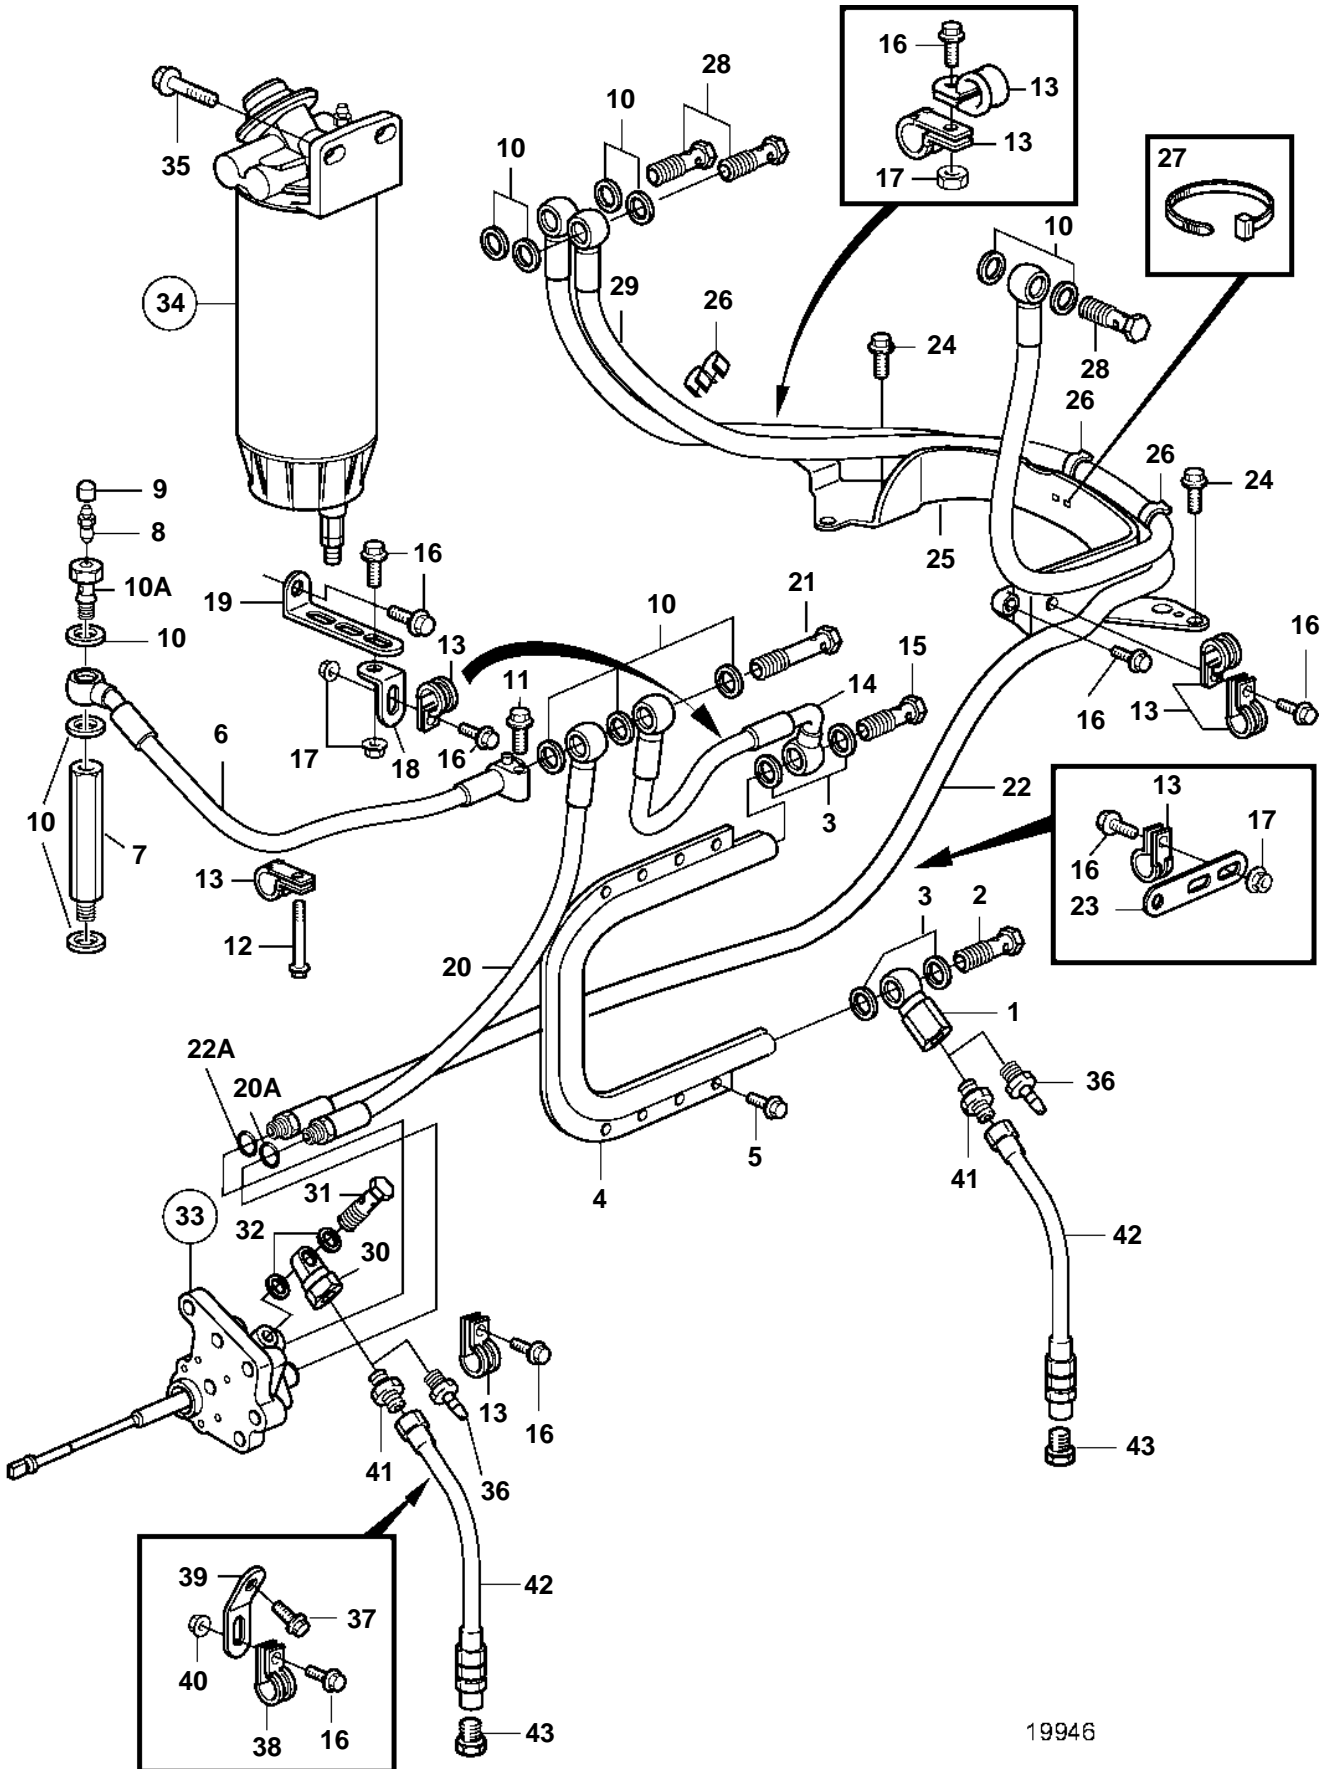

D12D-A MG

19946

D12D-A MG

REF	PART NO.	QTY	DESCRIPTION	SEE SEC.	NOTES
1	3828976	1	Check valve		
2	25167	1	Hollow screw		
3	969011	4	Gasket		
4	8170282	1	Radiator		For electronic control unit.
5	946934	8	Flange screw		
6	3828659	1	Fuel hose		
7	3828610	1	Spacer		
8	1330191	1	Tap		
9	656456	1	Protecting cover		
10	11996	12	Gasket		
10A	20397814	1	Hollow screw		
11	965183	1	Flange screw		
12	965181	1	Screw		
13	949747	8	Clamp		
14	3828653	1	Fuel hose		
15	25167	1	Hollow screw		
16	946440	9	Flange screw		
17	945408	4	Flange nut		
18	965553	1	Bracket		
19	965562	1	Bracket		
20	3828655	1	Fuel hose		
20A	976971	1	· O-ring		Included in hose 3826591
	955984	1	· Sealing ring		Included in hose 3828655
21	8148244	1	Overflow valve		
22	3837665	1	Fuel hose		
22A	976971	1	· O-ring		
23	965541	1	Bracket		
24	946502	2	Screw		
25	3837245	1	Bracket		
26		1	Retainer		(9205207)
27	948211	4	Strip clamp		
28	190713	3	Hollow screw		
29	3837666	1	Fuel hose		
30	3827418	1	Banjo nipple		
31	74033	1	Hollow screw		
32	947620	2	Gasket		
33	3092460	1	Fuel pump		SN-240248
				4295	
	20440371	1	Fuel pump		SN240249-
34	3832690	1	Fuel filter		
				4305	
35	946472	2	Screw		
36	3825000	2	Nipple		ALT
37	945444	1	Flange screw		
38	1545432	1	Clamp		
39	965571	1	Bracket		
40	945408	1	Flange nut		
41	977677	2	Nipple		ALT
42	3826595	2	Fuel hose		ALT
43	22753	2	Nipple		ALT