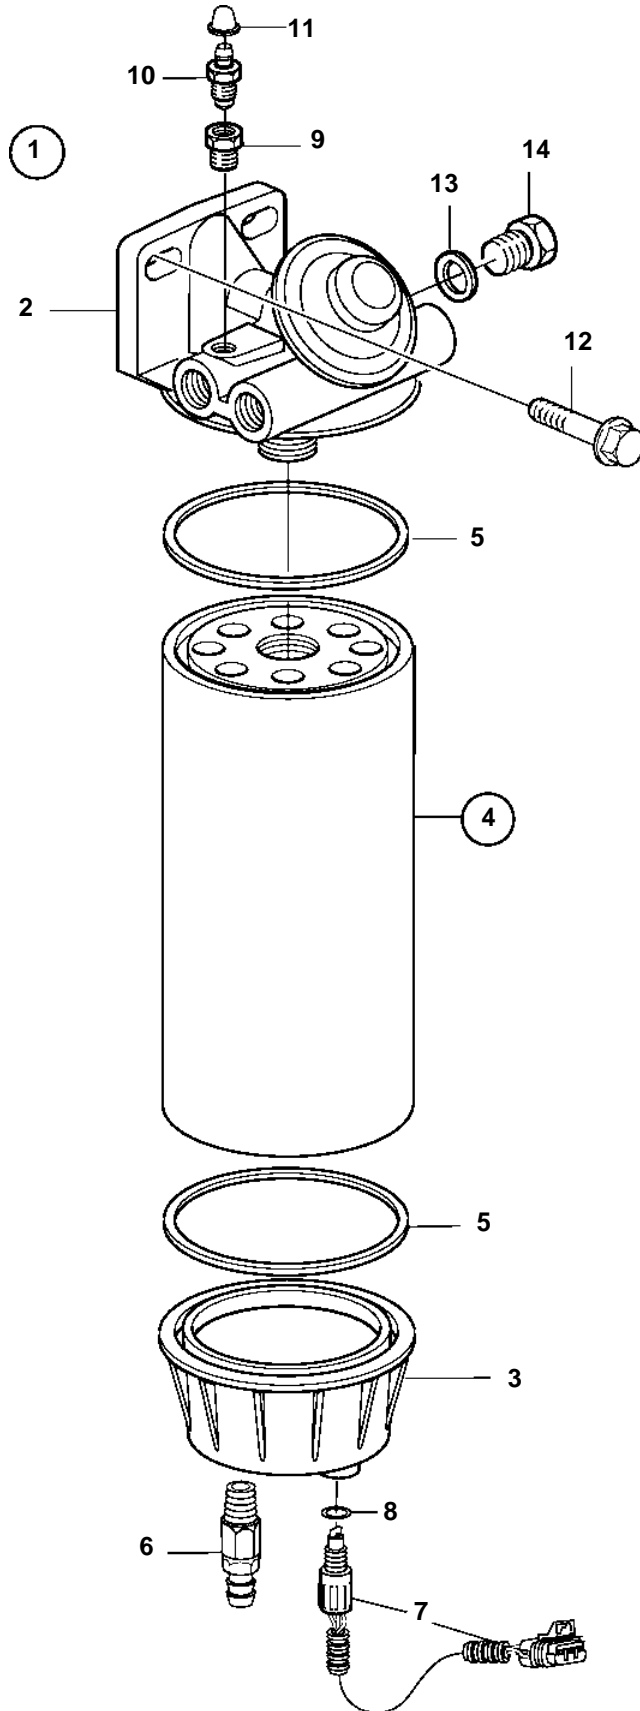

D12D-A MG

D12D-A MG

REF	PART NO.	QTY	DESCRIPTION
1	3832690	1	Fuel filter
2		1	· Filter housing
3		1	· Bowl
4	3828838	1	· Fuel filter
5		2	· · Gasket
6	949918	1	· Drain cock
7	874109	1	· Sender, water level
8	3831094	1	· · O-ring
9		1	· Nipple
10	1330191	1	· Tap
11	656456	1	· Protecting cover
12	946472	2	Screw
13	11996	1	Gasket
14	960631	1	Plug