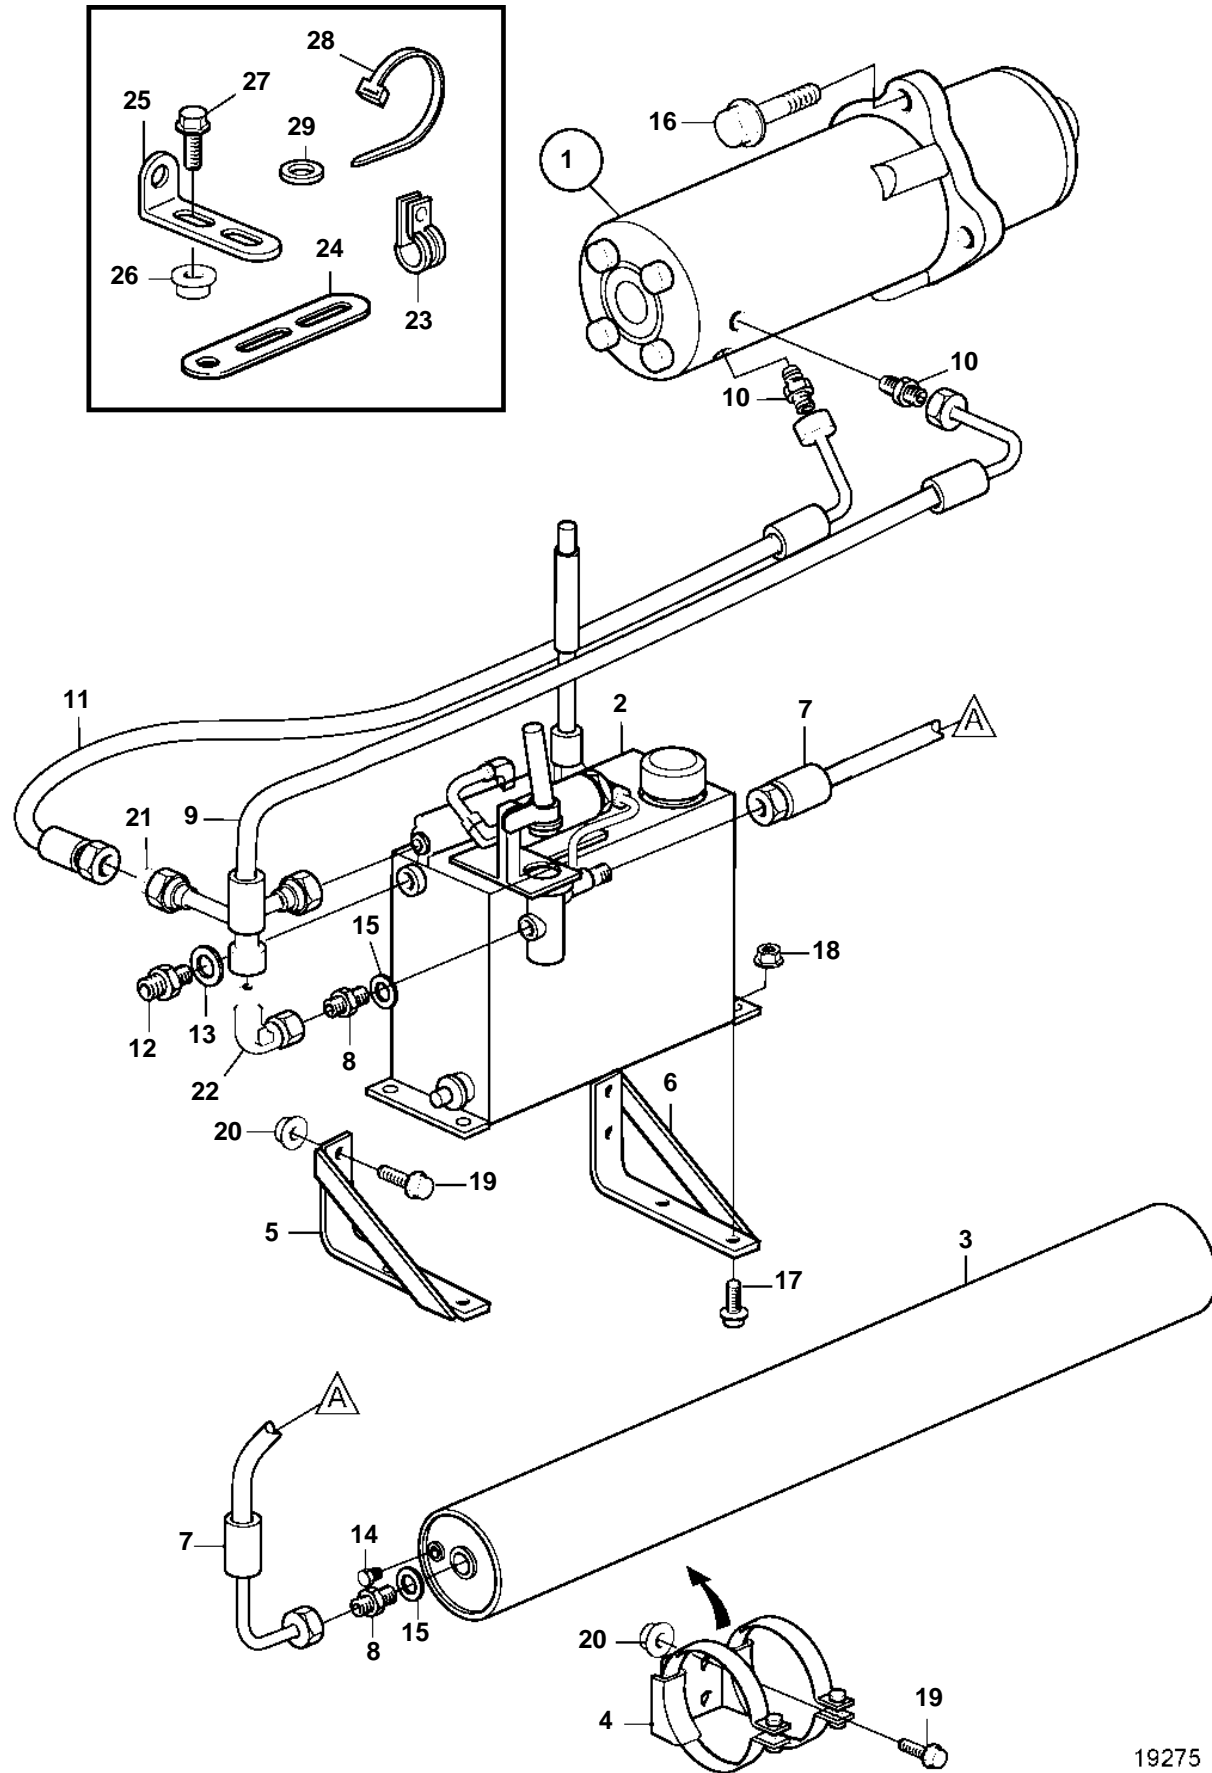

D12D-A MG

**D12D-A MG**

REF	PART NO.	QTY	DESCRIPTION	NOTES
1	3830514	1	Hydraulic motor Comps. not spec.	
2		1	Oil tank	
3			Fuel tank	Accumulator
4	3829542	2	Bracket	
5	3828379	1	Bracket, left	SO
6	3828380	1	Bracket, right	SO
7	3829545	1	Hydraulic hose	
8	957031	2	Nipple	
9	3838353	1	Hydraulic hose	
10	941750	2	Nipple	
11	3838352	1	Hydraulic hose	
12	981303	1	Nipple	
13	944252	1	Gasket	
14	963800	1	Nipple	
15	948883	2	Gasket	
16	946472	3	Screw	
17	947760	4	Flange screw	
18	948645	4	Lock nut	
19	946752	16	Flange screw	
20	971098	16	Flange lock nut	
21	983826	1	Nipple	
22	964016	1	Nipple	
23	1545432	4	Clamp	
24	965540	1	Bracket	
25	965559	1	Bracket	
26	945408	2	Flange nut	
27	946173	2	Flange screw	
28	948211	2	Strip clamp	
29	191172	1	Washer	