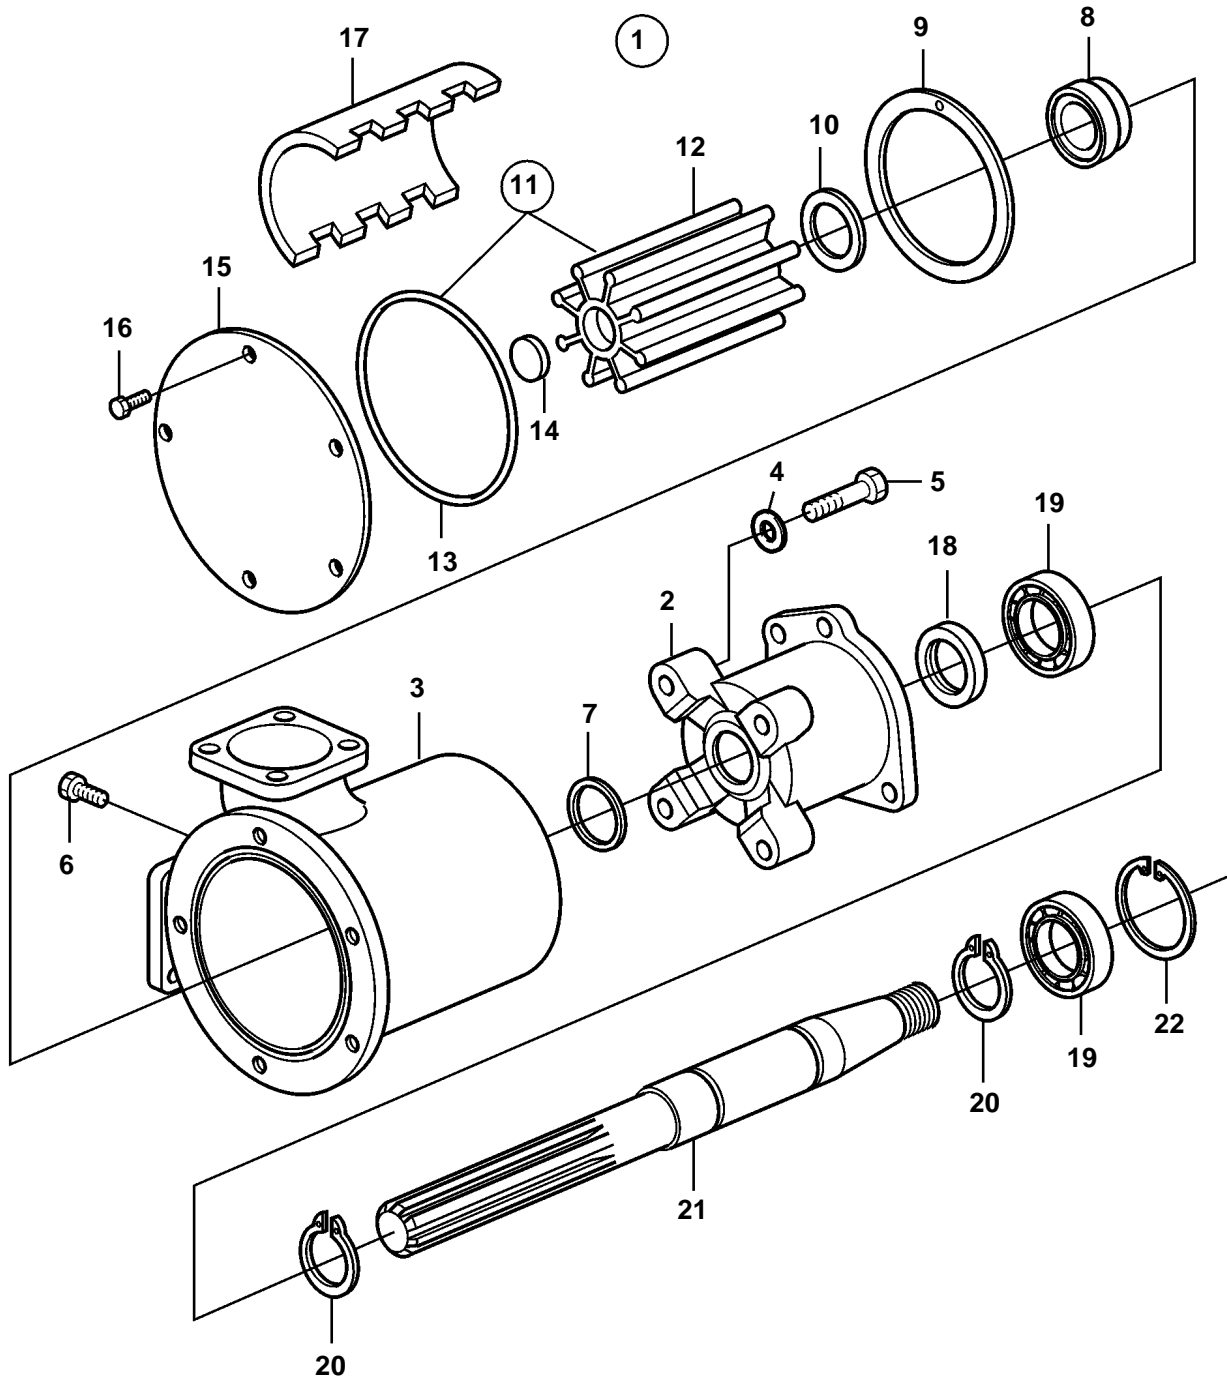

D12D-A MG

D12D-A MG

REF	PART NO.	QTY	DESCRIPTION	NOTES
1	3838207	1	Sea water pump	(865295)
2		1	· Bearing housing	
3	3830752	1	· Pump housing	
4	941909	4	· Spring washer	
5	940159	4	· Screw	
6	3830665	1	· Screw	
7	812964	1	· Deflector	Included in spare parts kit No 3830993.
8	3829315	1	· Sealing ring	Included in spare parts kit No 3830993.
9	826230	1	· Washer	Included in spare parts kit No 3830993.
10	3829449	1	· Washer	
11	3830459	1	· Impeller kit	
12		1	· · Impeller	
13	3830664	1	· · O-ring	
14	812966	1	· · Sealing washer	
15	3830662	1	· Cover	
16	963554	5	· Screw	Included in spare parts kit No 3830993.
17	3830661	1	· Cam	
18	845795	1	· Sealing ring	Included in spare parts kit No 3830993.
19	11013	2	· Ball bearing	Included in spare parts kit No 3830993.
20	847230	2	· Lock ring	Included in spare parts kit No 3830993.
21	3838208	1	· Shaft	
22	825735	1	· Lock ring	Included in spare parts kit No 3830993.
23	3830993	1	Repair kit	