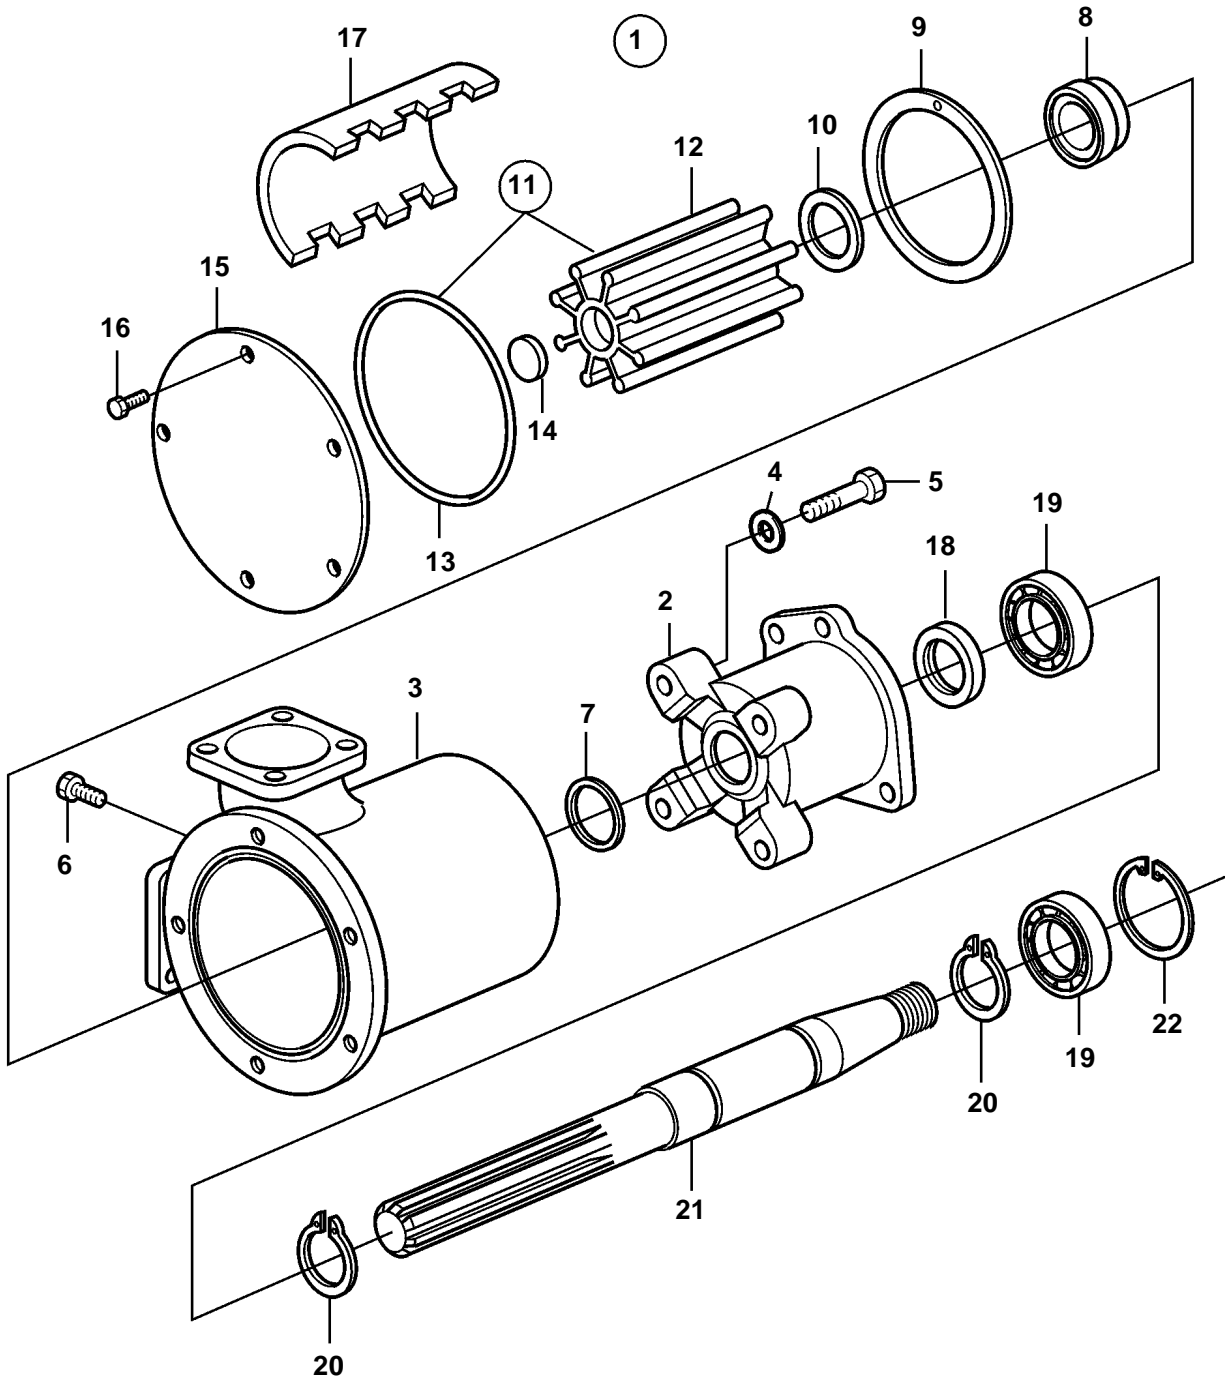

## D12D-A MG

REF	PART NO.	QTY	DESCRIPTION	NOTES
1	3838207	1	Sea water pump	(865295)
2		1	· Bearing housing	
3	3830752	1	· Pump housing	
4	941909	4	· Spring washer	
5	940159	4	· Screw	
6	3830665	1	· Screw	
7	812964	1	· Deflector	Included in spare parts kit No 3830993.
8	3829315	1	· Sealing ring	Included in spare parts kit No 3830993.
9	826230	1	· Washer	Included in spare parts kit No 3830993.
10	3829449	1	· Washer	
11	3830459	1	· Impeller kit	
12		1	· · Impeller	
13	3830664	1	· · O-ring	
14	812966	1	· · Sealing washer	
15	3830662	1	· Cover	
16	963554	5	· Screw	Included in spare parts kit No 3830993.
17	3830661	1	· Cam	
18	845795	1	· Sealing ring	Included in spare parts kit No 3830993.
19	11013	2	· Ball bearing	Included in spare parts kit No 3830993.
20	847230	2	· Lock ring	Included in spare parts kit No 3830993.
21	3838208	1	· Shaft	
22	825735	1	· Lock ring	Included in spare parts kit No 3830993.
23	3830993	1	Repair kit	