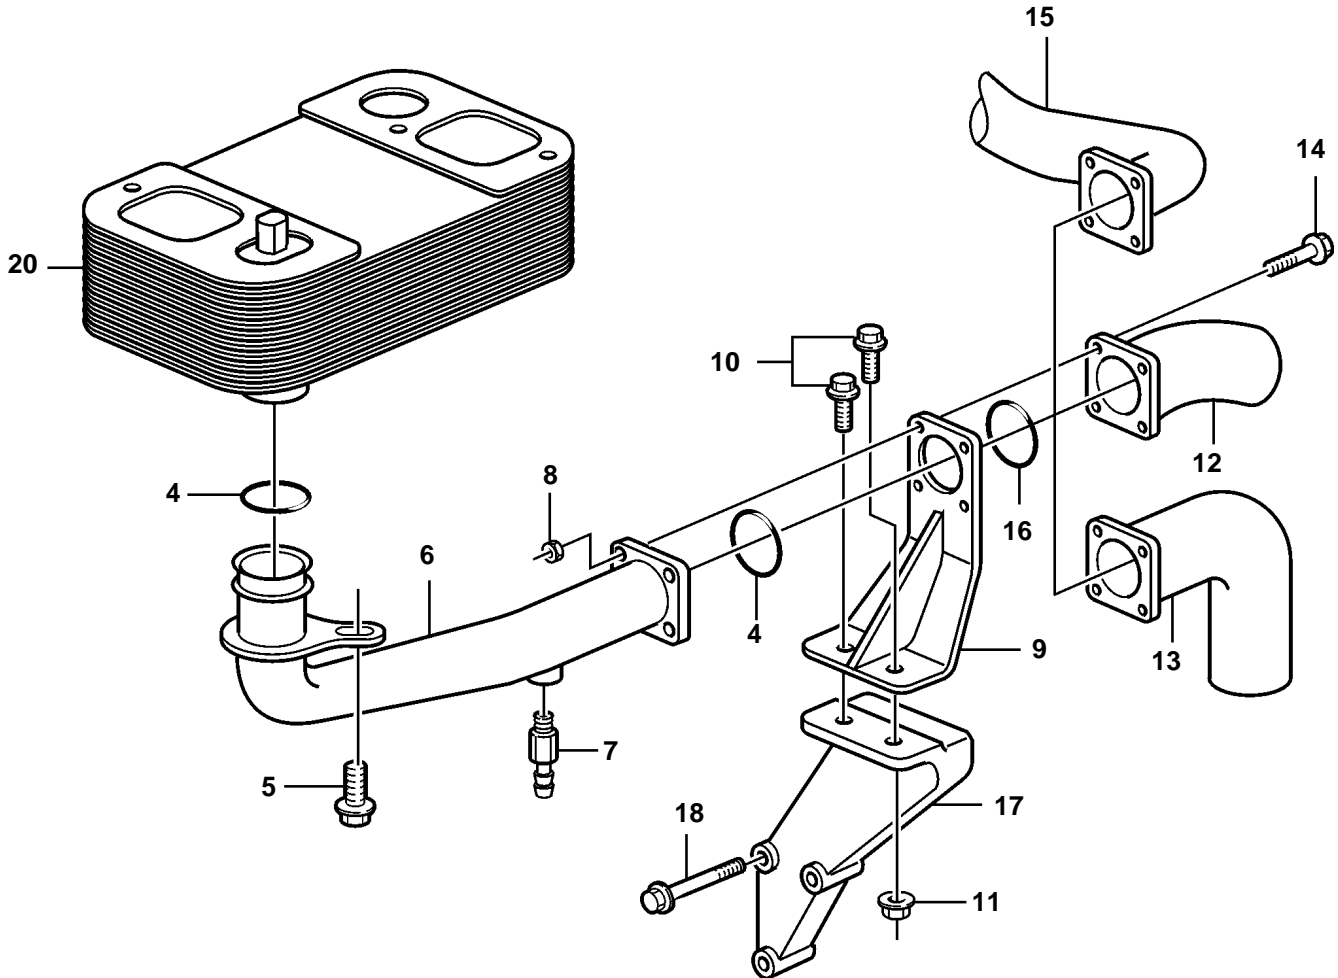

## D12D-A MG

REF	PART NO.	QTY	DESCRIPTION	SEE SEC.	NOTES
1	3828881	1	Hose connection		
2	925069	1	O-ring		
3	946173	4	Flange screw		
4	1547253	2	Sealing ring		
5	948217	1	Flange screw		
6	3830521	1	Coolant pipe		
7	949918	1	Drain cock		
8	945408	4	Flange nut		
9	3830736	1	Bracket		
10	946752	2	Flange screw		
11	971095	2	Nut		
12	3830257	1	Riser		ALT 30°
13	3830255	1	Riser		ALT 90°
14	947760	4	Flange screw		
15		1	Water pipeoil cooler-rev.gear		
16	843584	1	Sealing ring		
17	865376	1	Bracket		
18	965188	3	Screw		
19		1	Thermostat housing	4313	
20		1	Intercooler	5854	