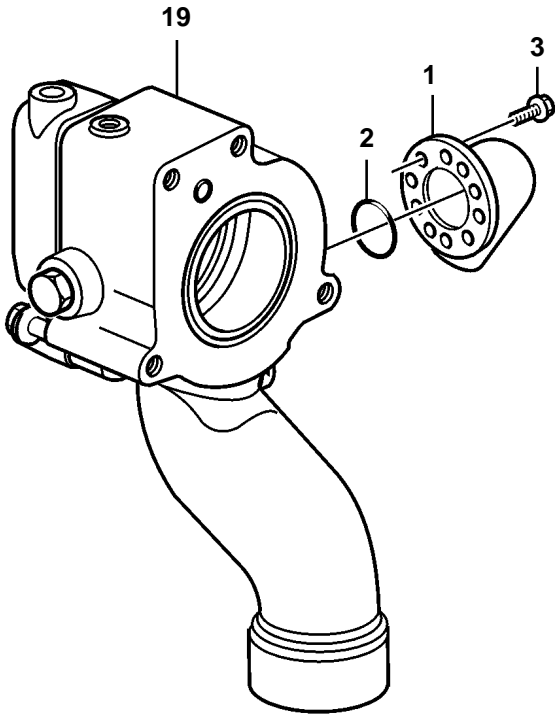

D12D-A MG

## D12D-A MG

REF	PART NO.	QTY	DESCRIPTION	SEE SEC.	NOTES
1	3828881	1	Hose connection		
2	925069	1	O-ring		
3	946173	4	Flange screw		
4	1547253	2	Sealing ring		
5	948217	1	Flange screw		
6	3830521	1	Coolant pipe		
7	949918	1	Drain cock		
8	945408	4	Flange nut		
9	3830736	1	Bracket		
10	946752	2	Flange screw		
11	971095	2	Nut		
12	3830257	1	Riser		ALT 30°
13	3830255	1	Riser		ALT 90°
14	947760	4	Flange screw		
15		1	Water pipeoil cooler-rev.gear		
16	843584	1	Sealing ring		
17	865376	1	Bracket		
18	965188	3	Screw		
19		1	Thermostat housing	4313	
20		1	Intercooler	5854	