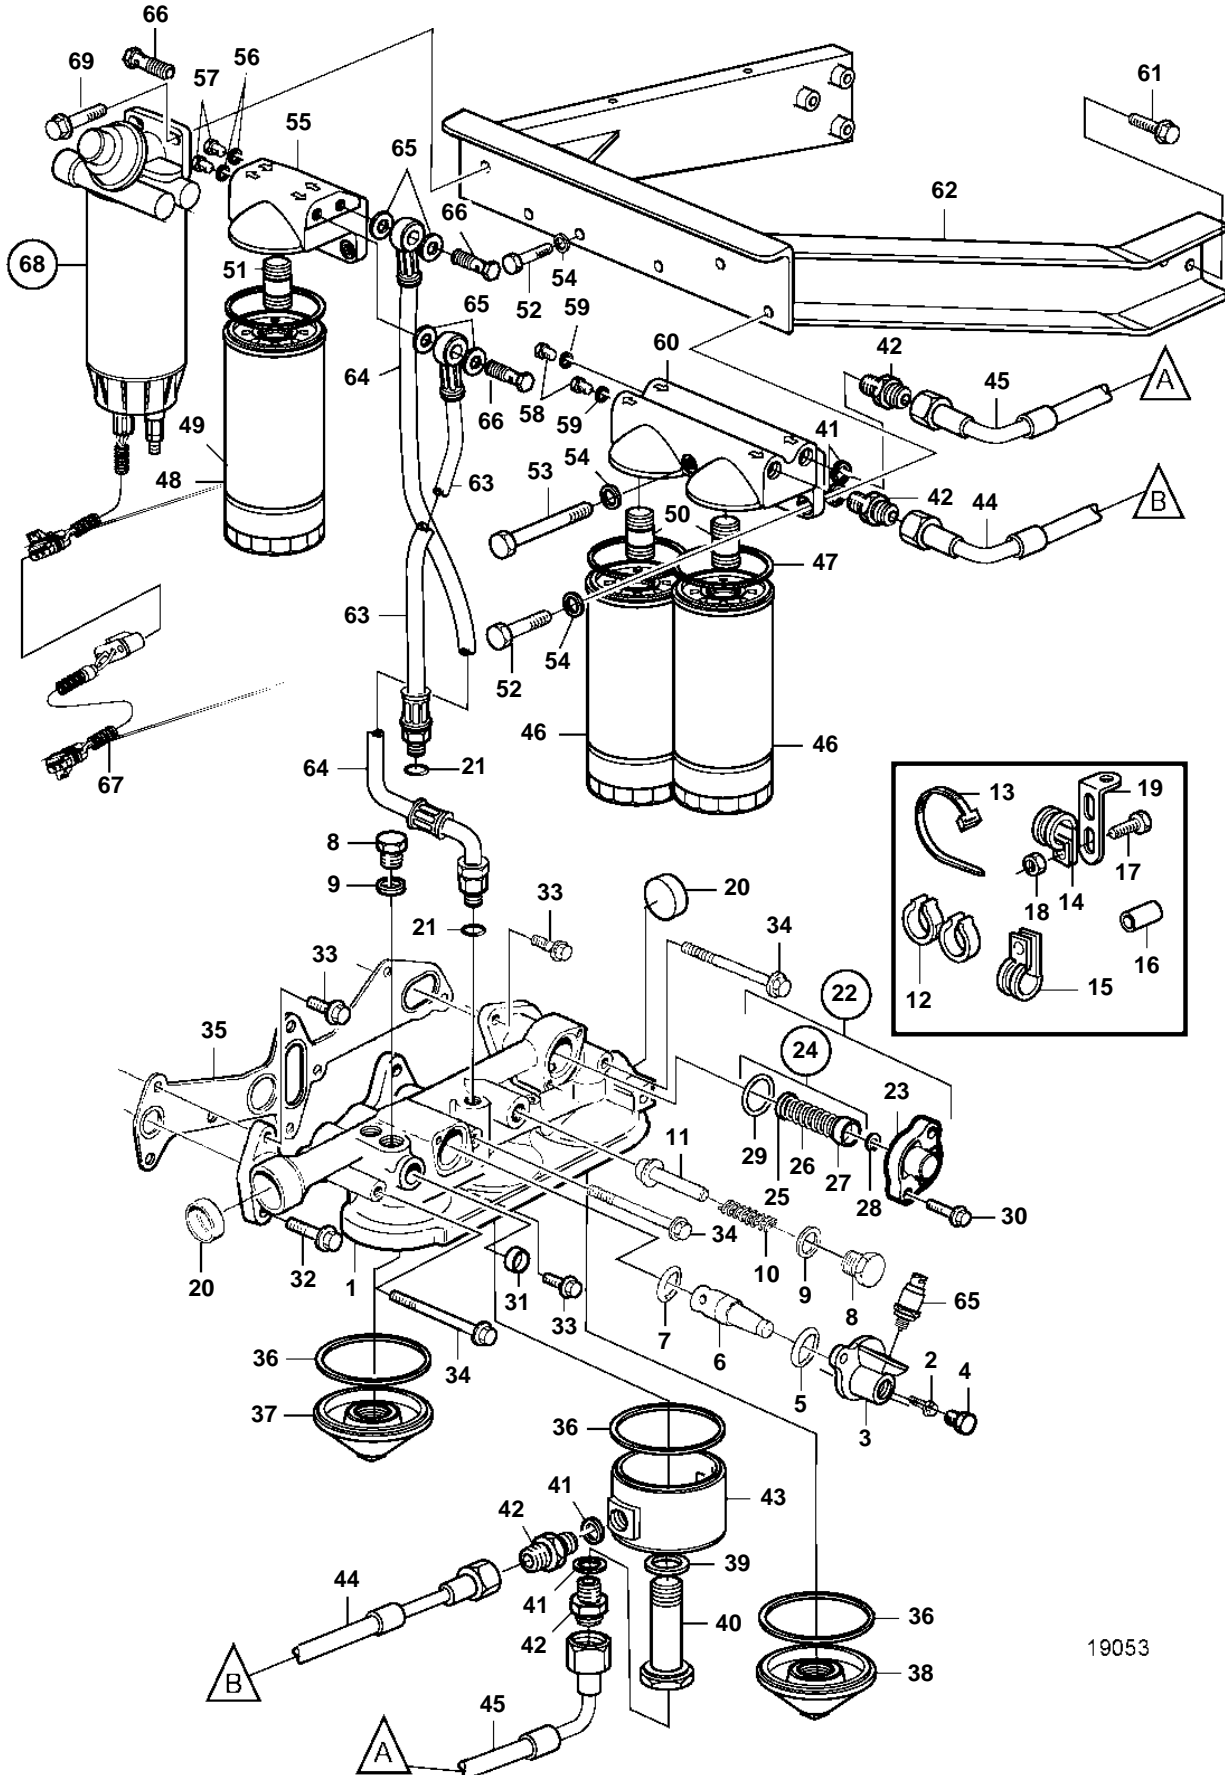

D12C-A MP, D12D-A MP, D12D-B MP

19053

D12C-A MP, D12D-A MP, D12D-B MP

REF	PART NO.	QTY	DESCRIPTION	SEE SEC.	NOTES
1	8170274	1	Oil filter housing		
2	946544	2	Flange screw		
3	3827980	1	Cover		
4	479979	1	Plug		
5	949659	1	O-ring		
6	471646	1	Reducing valve		(3830140)
7	469846	1	Sealing ring		
8	471598	2	Plug		
9	947627	2	Gasket		
10	3830138	1	Spring		
11	471085	1	Valve		
12	9205207	1	Retainer		
13	948211	X	Strip clamp		
14	947827	5	Clamp		D=25,4mm
15	949747	9	Clamp		D=15,9mm
16	827861	2	Spacer sleeve		
17	946173	8	Flange screw		M8x20mm
	946470	2	Flange screw		M8x35mm
	946329	8	Flange screw		M10x25mm
	946472	4	Screw		M10x30mm
	965185	4	Flange screw		M10x40mm
18	945408	7	Flange nut		
19	965534	1	Bracket		
	965552	4	Bracket		
	965555	1	Bracket		
20	948812	2	Cap plug		
21	976971	2	O-ring		
22	3169689	1	Valve		
23		1	· Cover		
24		1	· Reducing valve		
25		1	· · Valve		
26		1	· · Spring		
27		1	· · Valve guide		
28	955964	1	· Snap ring		
29	949659	1	· O-ring		
30	947542	2	Screw		
31	946778	1	Cap plug		
32	947760	1	Flange screw		L=40mm. Used when oil filler is mounted on right side.
33	945444	5	Flange screw		L=25mm
34	969225	3	Flange screw		L=120mm
35	8170534	1	Gasket		
36	948981	3	O-ring		
37	3812509	1	Cover		(848431)
38	3812511	1	Cover		(3828030)
39	944126	1	O-ring		
40	3827458	1	Nipple		
41	976932	4	Gasket		
42	982254	4	Nipple		
43	3827459	1	Cover		
44	3830932	1	Oil hose		
45	3830882	1	Oil hose		
46	478736	2	Oil filter		
47		2	· Gasket		
48	477556	1	Oil filter, by-pass		
49		1	· Gasket		
50	466623	2	Nipple		
51	469904	1	Nipple		
52	946472	4	Screw		L=30mm
53	969313	1	Flange screw		L=110mm
54	941908	5	Spring washer		
55	11127104	1	Oil filter housing		
56	969011	2	Gasket		
57	960630	2	Plug		