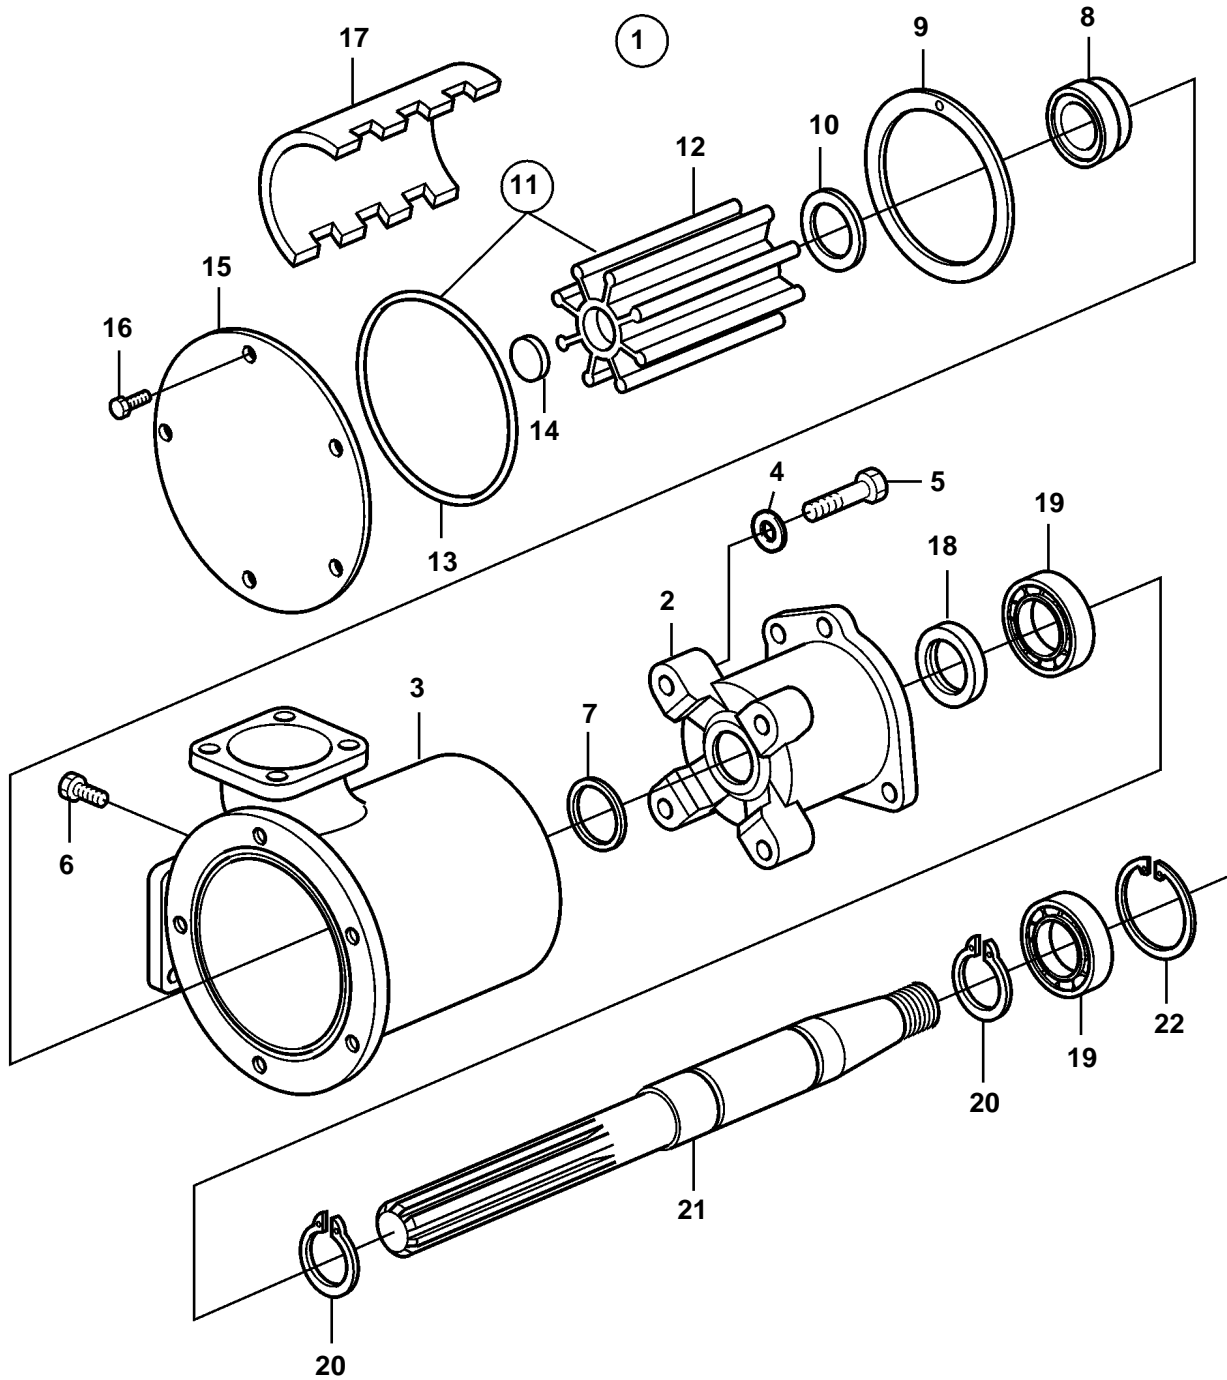

D12C-A MP, D12D-A MP, D12D-B MP, D12D-A MH, D12D-B MH

D12C-A MP, D12D-A MP, D12D-B MP, D12D-A MH, D12D-B MH

REF	PART NO.	QTY	DESCRIPTION	NOTES
1	3838207	1	Sea water pump	(865295)
2		1	· Bearing housing	
3	3830752	1	· Pump housing	
4	941909	4	· Spring washer	
5	940159	4	· Screw	
6	3830665	1	· Screw	
7	812964	1	· Deflector	Included in spare parts kit No 3830993.
8	3829315	1	· Sealing ring	Included in spare parts kit No 3830993.
9	826230	1	· Washer	Included in spare parts kit No 3830993.
10	3829449	1	· Washer	
11	3830459	1	· Impeller kit	
12	3830663	1	· · Impeller	Use impeller kit 3830459
13	3830664	1	· · O-ring	
14	812966	1	· · Sealing washer	
15	3830662	1	· Cover	
16	963554	5	· Screw	Included in spare parts kit No 3830993.
17	3830661	1	· Cam	
18	845795	1	· Sealing ring	Included in spare parts kit No 3830993.
19	11013	2	· Ball bearing	Included in spare parts kit No 3830993.
20	847230	2	· Lock ring	Included in spare parts kit No 3830993.
21	3838208	1	· Shaft	
22	825735	1	· Lock ring	Included in spare parts kit No 3830993.
23	3830993	1	Repair kit	