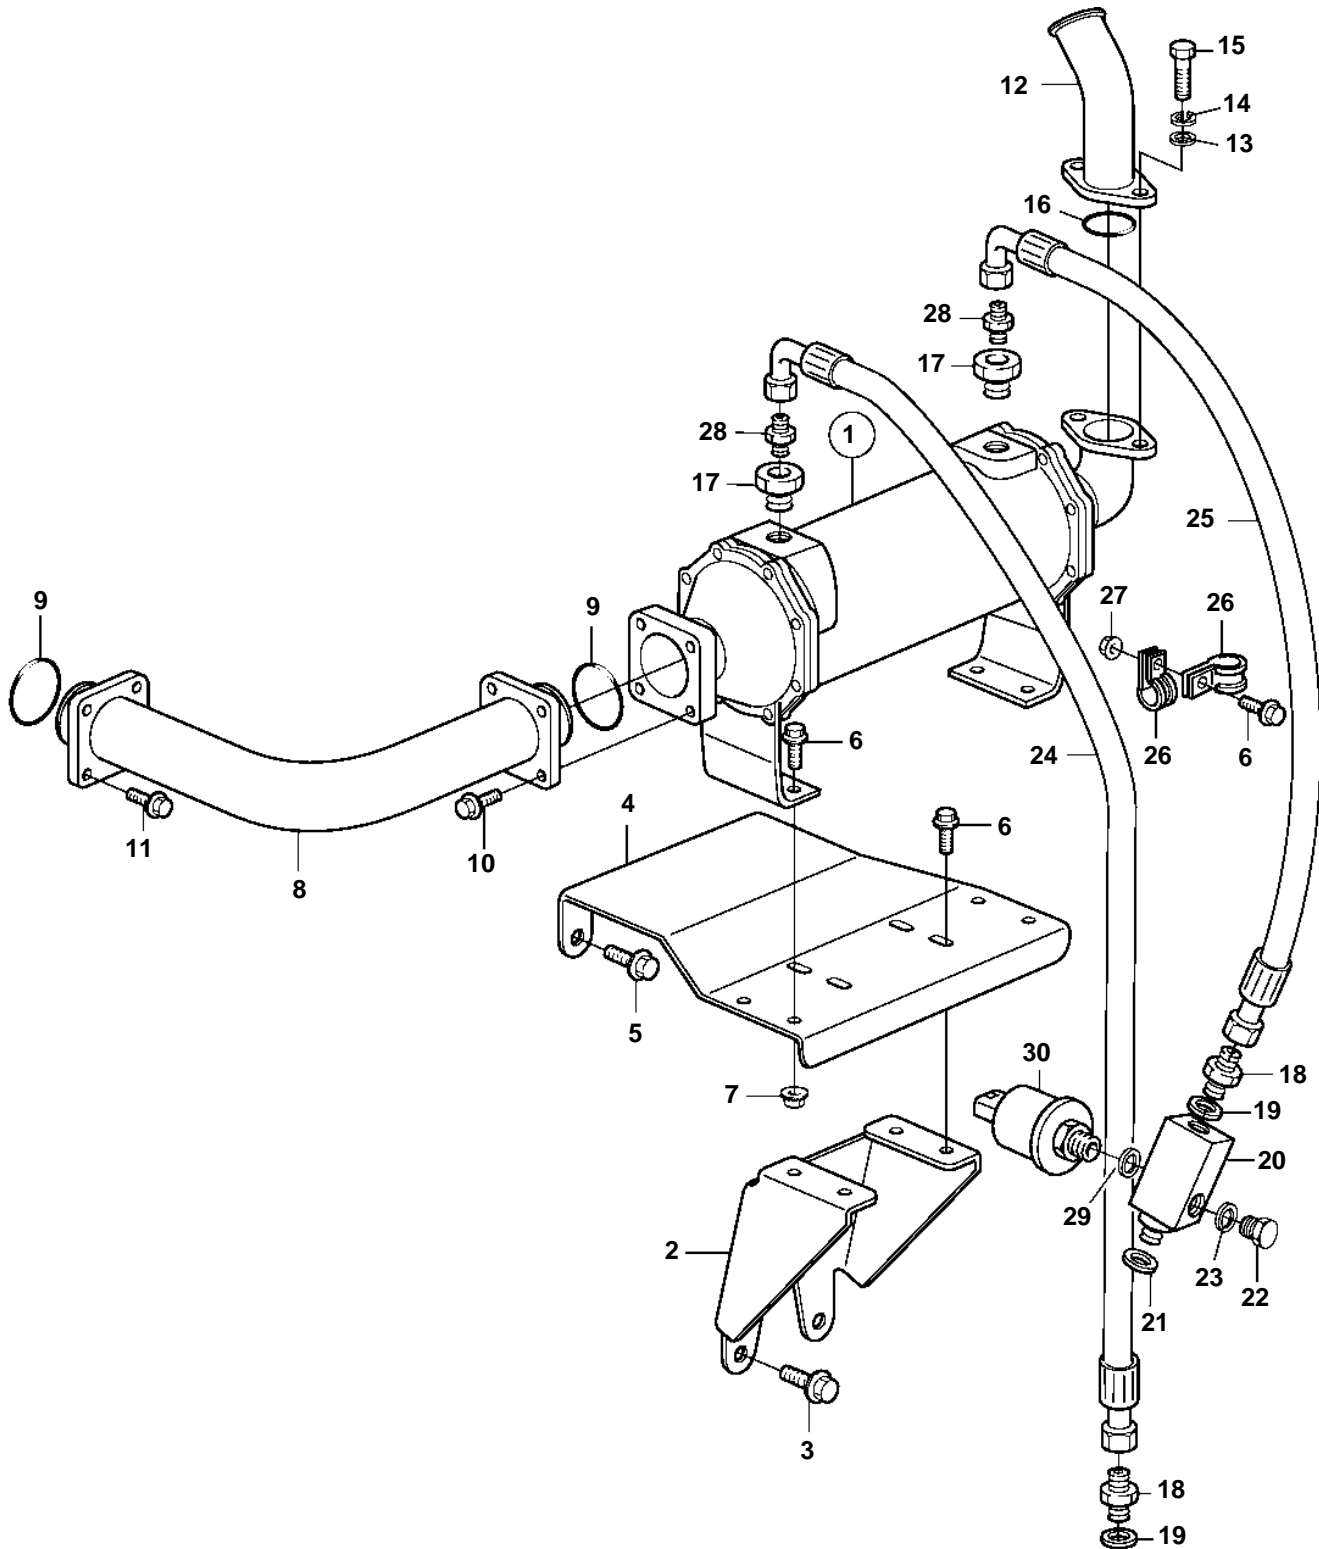

D12C-A MP, D12D-A MP

D12C-A MP, D12D-A MP

REF	PART NO.	QTY	DESCRIPTION	SEE SEC.	NOTES
1		1	Oil cooler	4377	
2	3828402	1	Anchorage		
3	946752	2	Flange screw		
4	3828403	1	Bracket		
5	965185	2	Flange screw		
6	946173	9	Flange screw		
7	945408	4	Flange nut		
8	3826637	1	Water pipe		
9	843584	2	Sealing ring		
10	946173	4	Flange screw		
11	946173	4	Flange screw		
	947760	4	Flange screw		For engines in with keel cooling.
12	3828777	1	Outlet pipe		
13	191172	2	Washer		
14	941907	2	Spring washer		
15	940135	2	Screw		
16	925092	1	O-ring		
17	949707	2	Nipple		
18	941751	2	Nipple		
19	976932	2	Gasket		
20	3828349	1	Nipple		
21	948885	1	Gasket		
22	960632	1	Plug		
23	976931	1	Gasket		
24	3828843	1	Hose		
25	3826966	1	Hose		
26	945081	2	Clamp		
27	945408	1	Flange nut		
28	981303	2	Nipple		
29	948885	1	Gasket		
30		1	Pressure sensor		SEE GROUP 30