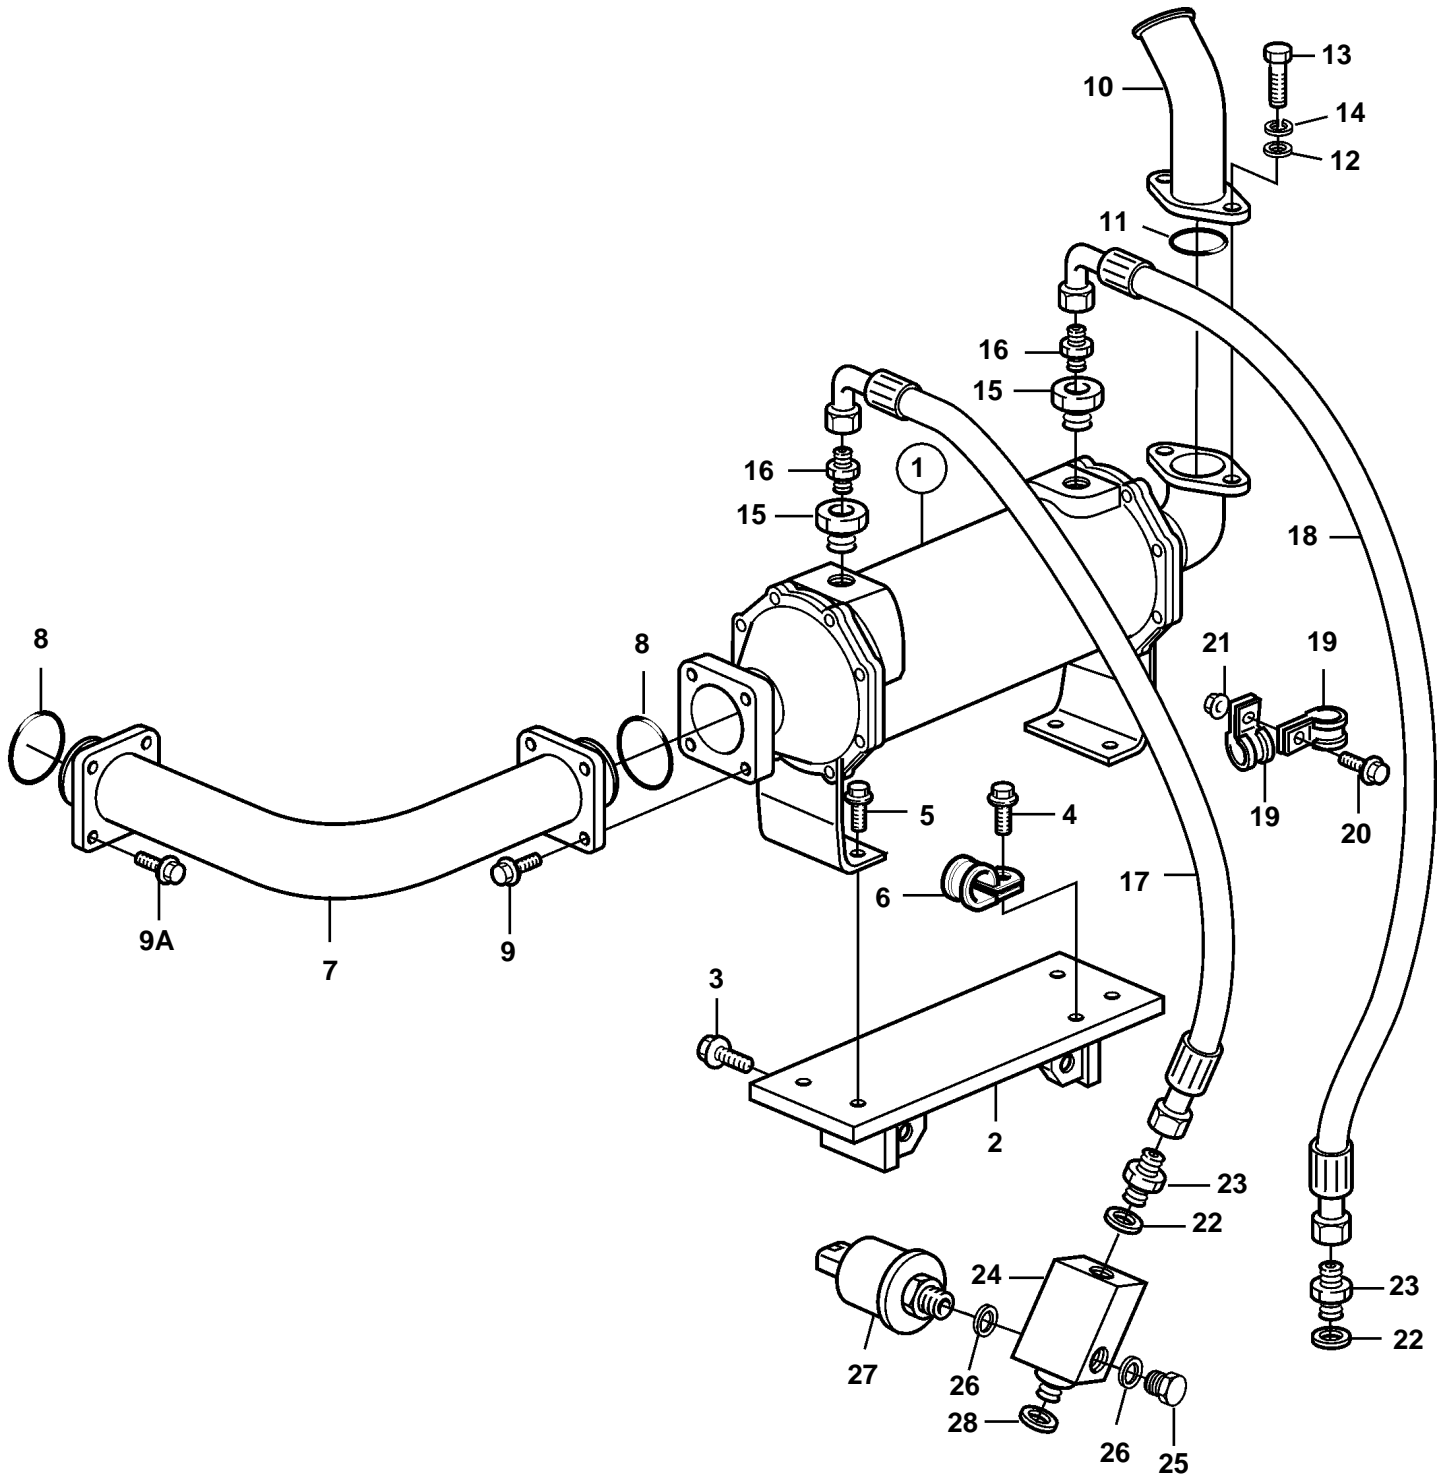

D12C-A MP, D12D-A MP

D12C-A MP, D12D-A MP

REF	PART NO.	QTY	DESCRIPTION	SEE SEC.	NOTES
1		1	Oil cooler		
				4377	
2	863810	1	Bracket		
3	946752	2	Flange screw		
4	946441	1	Screw		
5	946440	4	Flange screw		
6	949746	1	Clamp, cable-sender		
7	3826637	1	Water pipe		
8	843584	2	Sealing ring		
9	946173	4	Flange screw		
9A	946173	4	Flange screw		
	947760	4	Flange screw		For engines in with keel cooling.
10	3828777	1	Outlet pipe		
11	925092	1	O-ring		
12	191172	2	Washer		
13	940135	2	Screw		
14	941907	2	Spring washer		
15	949707	2	Nipple		
16	981303	2	Nipple		
17	3826966	1	Hose		
18	3828375	1	Oil hose		
19	945081	2	Clamp		
20	946173	1	Flange screw		
21	945408	1	Flange nut		
22	976932	2	Gasket		
23	941751	2	Nipple		
24	3826965	1	Nipple		
25	960632	1	Plug		
26	976931	2	Gasket		
27		1	Pressure sensor		SEE GROUP 30
28	948885	1	Gasket		