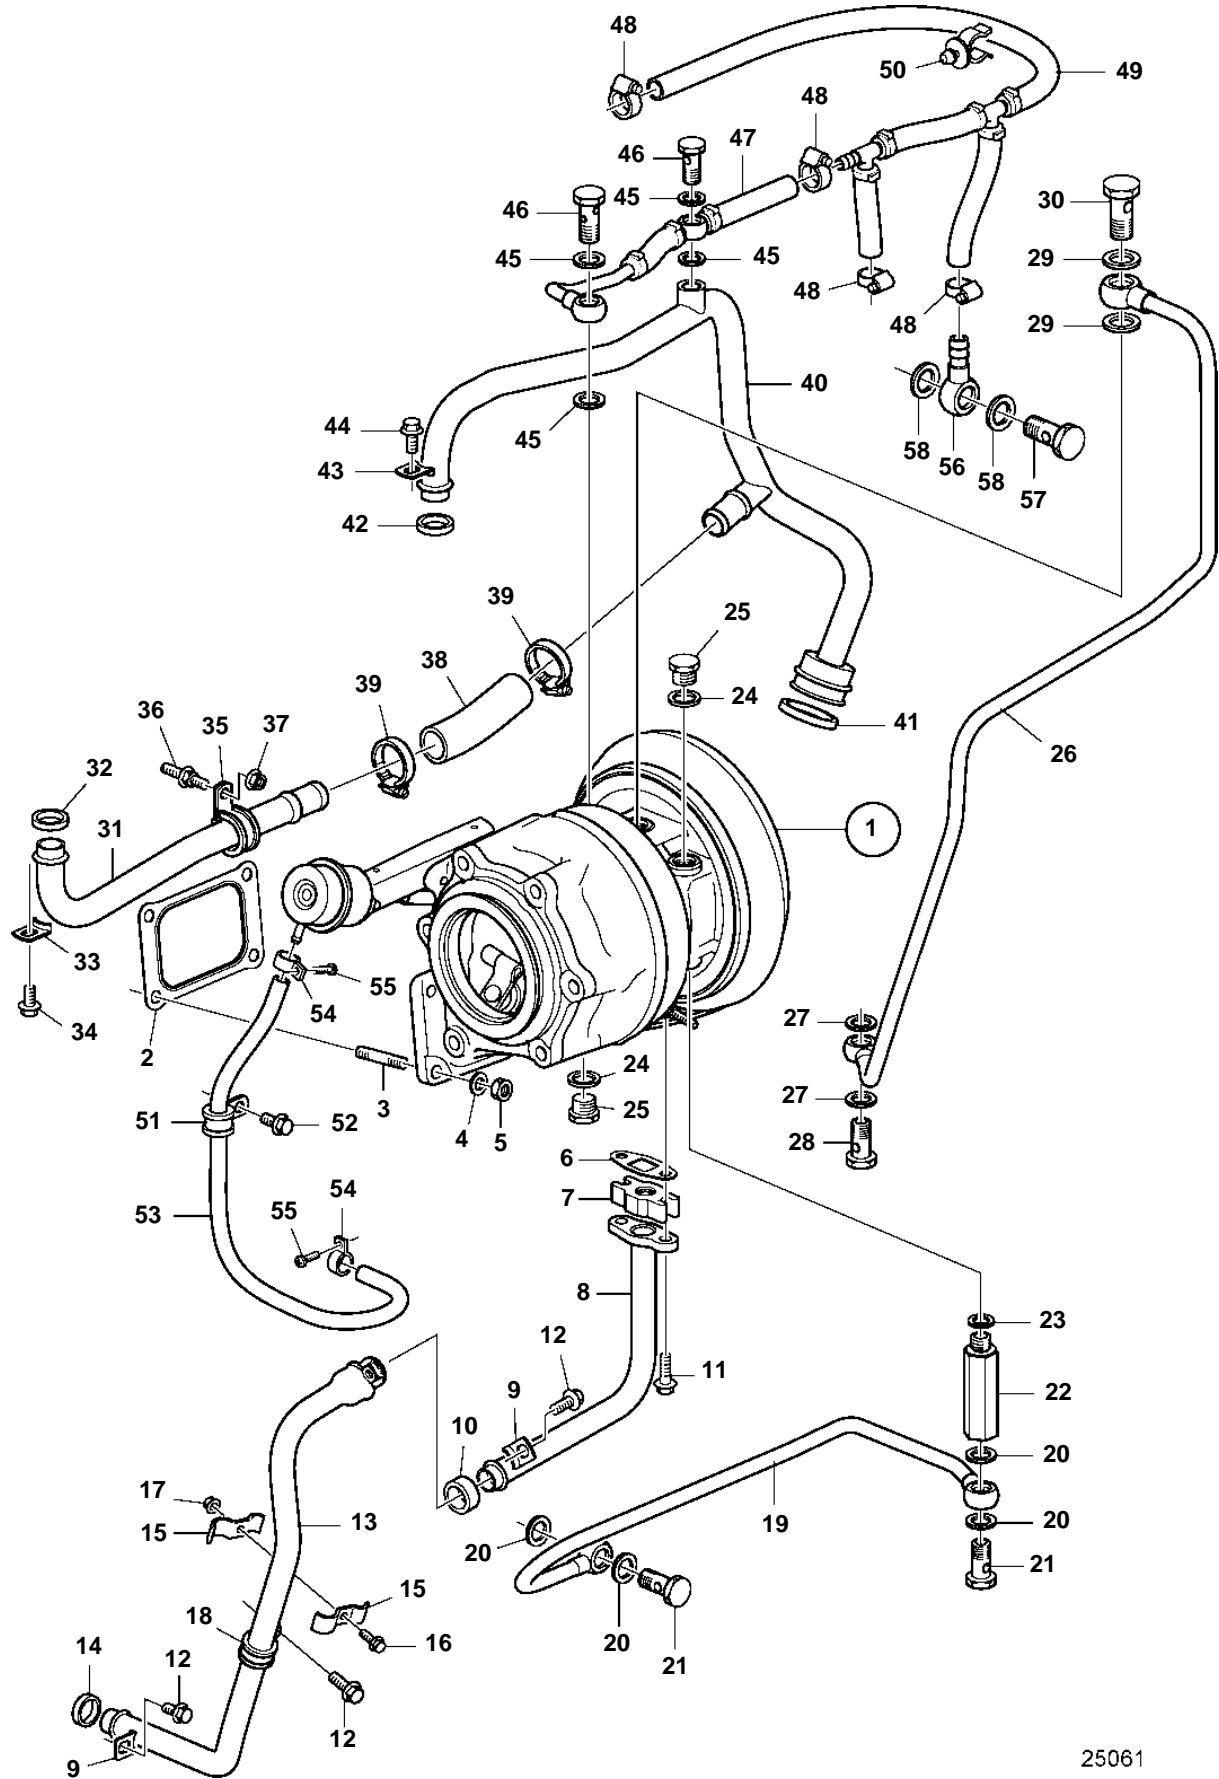

D11A-A, D11A-B, D11A-C

25061

D11A-A, D11A-B, D11A-C

REF	PART NO.	QTY	DESCRIPTION
1	3801221	1	Turbocharger, exch · Parts not sold separately
2	20784537	1	Gasket
3	924081	4	Stud
4	940097	4	Washer
5	971071	4	Hexagon nut
6	420643	1	Gasket
7	8148729	1	Connector
8	21138944	1	Oil line
9	20565843	2	Lock brace
10	469601	1	Sealing ring
11	947760	2	Flange screw
12	946440	3	Flange screw
13	21138943	1	Oil line
14	1547255	1	Sealing ring
15	820851	2	Clamp
16	946544	1	Flange screw
17	945407	1	Flange nut
18	1545432	1	Clamp
19	21132693	1	Coolant pipe
20	11996	4	Gasket
21	941686	2	Hollow screw
22	3889823	1	Nipple
23	11996	1	Gasket
24	11998	2	Gasket
25		2	Plug
26	21139074	1	Oil line
27	11996	2	Gasket
28	991046	1	Hollow screw
29	11998	2	Gasket
30	991613	1	Hollow screw
31	3888530	1	Coolant pipe
32	1547252	1	Sealing ring
33	1546531	1	Lock brace
34	946440	1	Flange screw
35	947827	1	Clamp
36	20714050	2	Flange screw
37	945408	2	Flange nut
38	969033	1	Rubber hose
39	961664	2	Hose clamp
40	3888525	1	Coolant pipe
41	1547253	1	Sealing ring
42	1547252	1	Sealing ring
43	1546531	1	Lock brace
44	946440	1	Flange screw
45	11996	4	Gasket
46	941686	2	Hollow screw
47	3593747	1	Pipe set
48	961663	4	Hose clamp
49	3594055	1	Hose assembly
50	9135343	2	Retainer
51	978869	1	Clamp
52	946440	1	Flange screw
53		1	Hose
54		2	Clamp
55		2	Screw
56	20459906	1	Banjo nipple
57	991048	1	Hollow screw
58	982723	2	Gasket