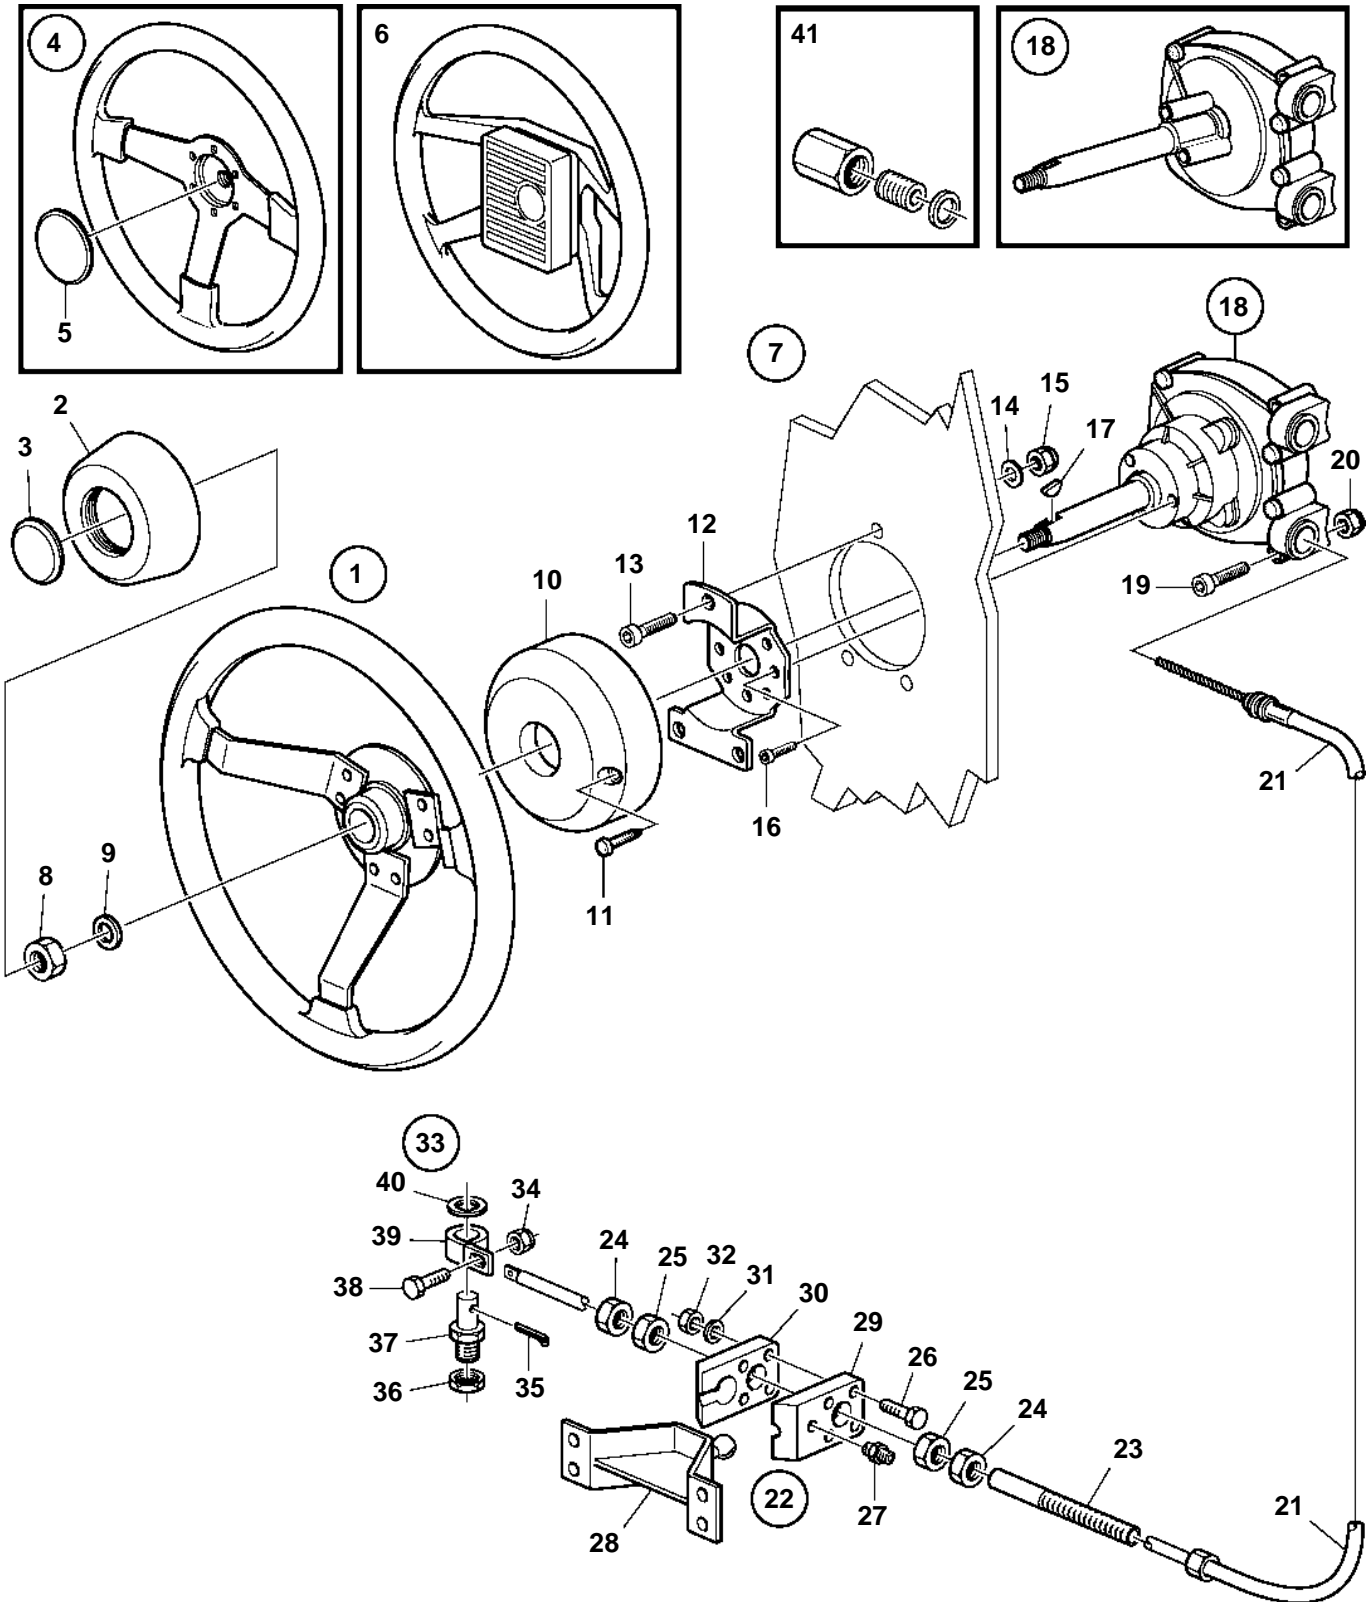

D1-13A, D1-13B, D1-20A, D1-20B, D1-30A, D1-30B, D2-40A, D2-40B, D1-13F, D1-20F, D1-30F, D2-40F

D1-13A, D1-13B, D1-20A, D1-20B, D1-30A, D1-30B, D2-40A, D2-40B, D1-13F, D1-20F, D1-30F, D2-40F

REF	PART NO.	QTY	DESCRIPTION	SEE SEC.	NOTES
1	850936	1	Steering wheel		
2		1	• Steering wheel pad		
3	1140660	1	• Emblem		(850938)
4	3843317	1	Wheel		
5		1	• Emblem		
6	1140334	1	Steering wheel		
	1140335	1	Steering wheel		
7	3818096	1	Mounting kit		70° black
	3818098	1	Mounting kit		90° black
	3883508	1	Mounting kit		70° white
	3883509	1	Mounting kit		70° black
8	971084	1	• Lock nut		
9	955897	1	• Washer		
10		1	• Cover		90°
		1	• Cover		70°
11	969476	2	• 6 point socket screw		
12		1	• Bracket		90°
		1	• Bracket		70°
13	959226	3	• Hex. socket screw		
14	976944	3	• Washer		
15	946036	3	• Lock nut		
16	959220	3	• Hex. socket screw		
17	160807	1	• Woodruff key		
18	3818019	1	Steering gear		STD, FIXED WHEEL
			• Bulletin P-64-0-1	P-64-0-1-EN	New QL Mechanical and Hydraulic Steering Systems
18	3818023	1	Steering gear		NO FEEDBACK, FIXED WHEEL
			• Bulletin P-64-0-1	P-64-0-1-EN	New QL Mechanical and Hydraulic Steering Systems
19	955278	2	• Hexagon screw		
20	963105	2	• Lock nut		
21	3840244	1	Steering cable		L=2000mm
	3840245	1	Steering cable		L = 2250mm
	3840246	1	Steering cable		L=2500mm
	3840247	1	Steering cable		L = 2750mm
	3840248	1	Steering cable		L=3000mm
	3840249	1	Steering cable		L = 3250mm
	3840250	1	Steering cable		L = 3500mm
	3840251	1	Steering cable		L=3750mm
	3840252	1	Steering cable		L=4000mm
	3840253	1	Steering cable		L = 4250mm
	3840254	1	Steering cable		L = 4500mm
	3840255	1	Steering cable		L = 4750mm
	3840256	1	Steering cable		L=5000mm
	3840257	1	Steering cable		L = 5250mm
	3840258	1	Steering cable		L = 5500mm
	3840259	1	Steering cable		L = 5750mm
	3840260	1	Steering cable		L = 6000mm
	3840261	1	Steering cable		L = 6250mm
	3840262	1	Steering cable		L = 6500mm
	3840263	1	Steering cable		L = 6750mm
	3840264	1	Steering cable		L=7000mm
	3840265	1	Steering cable		L = 7250mm
	3840266	1	Steering cable		L = 7500mm
	3840267	1	Steering cable		L=7750mm
	3840268	1	Steering cable		L=8000mm
	3840270	1	Steering cable		L=8250mm
	3840272	1	Steering cable		L = 8500mm
	3840273	1	Steering cable		L=8750mm
	3840274	1	Steering cable		L=9000mm
22	853290	1	Stern attachment		
23	850771	1	• Anchorage		
24	850778	2	• Nut		
25	853306	2	• Nut		
26	940101	2	• Hexagon screw		