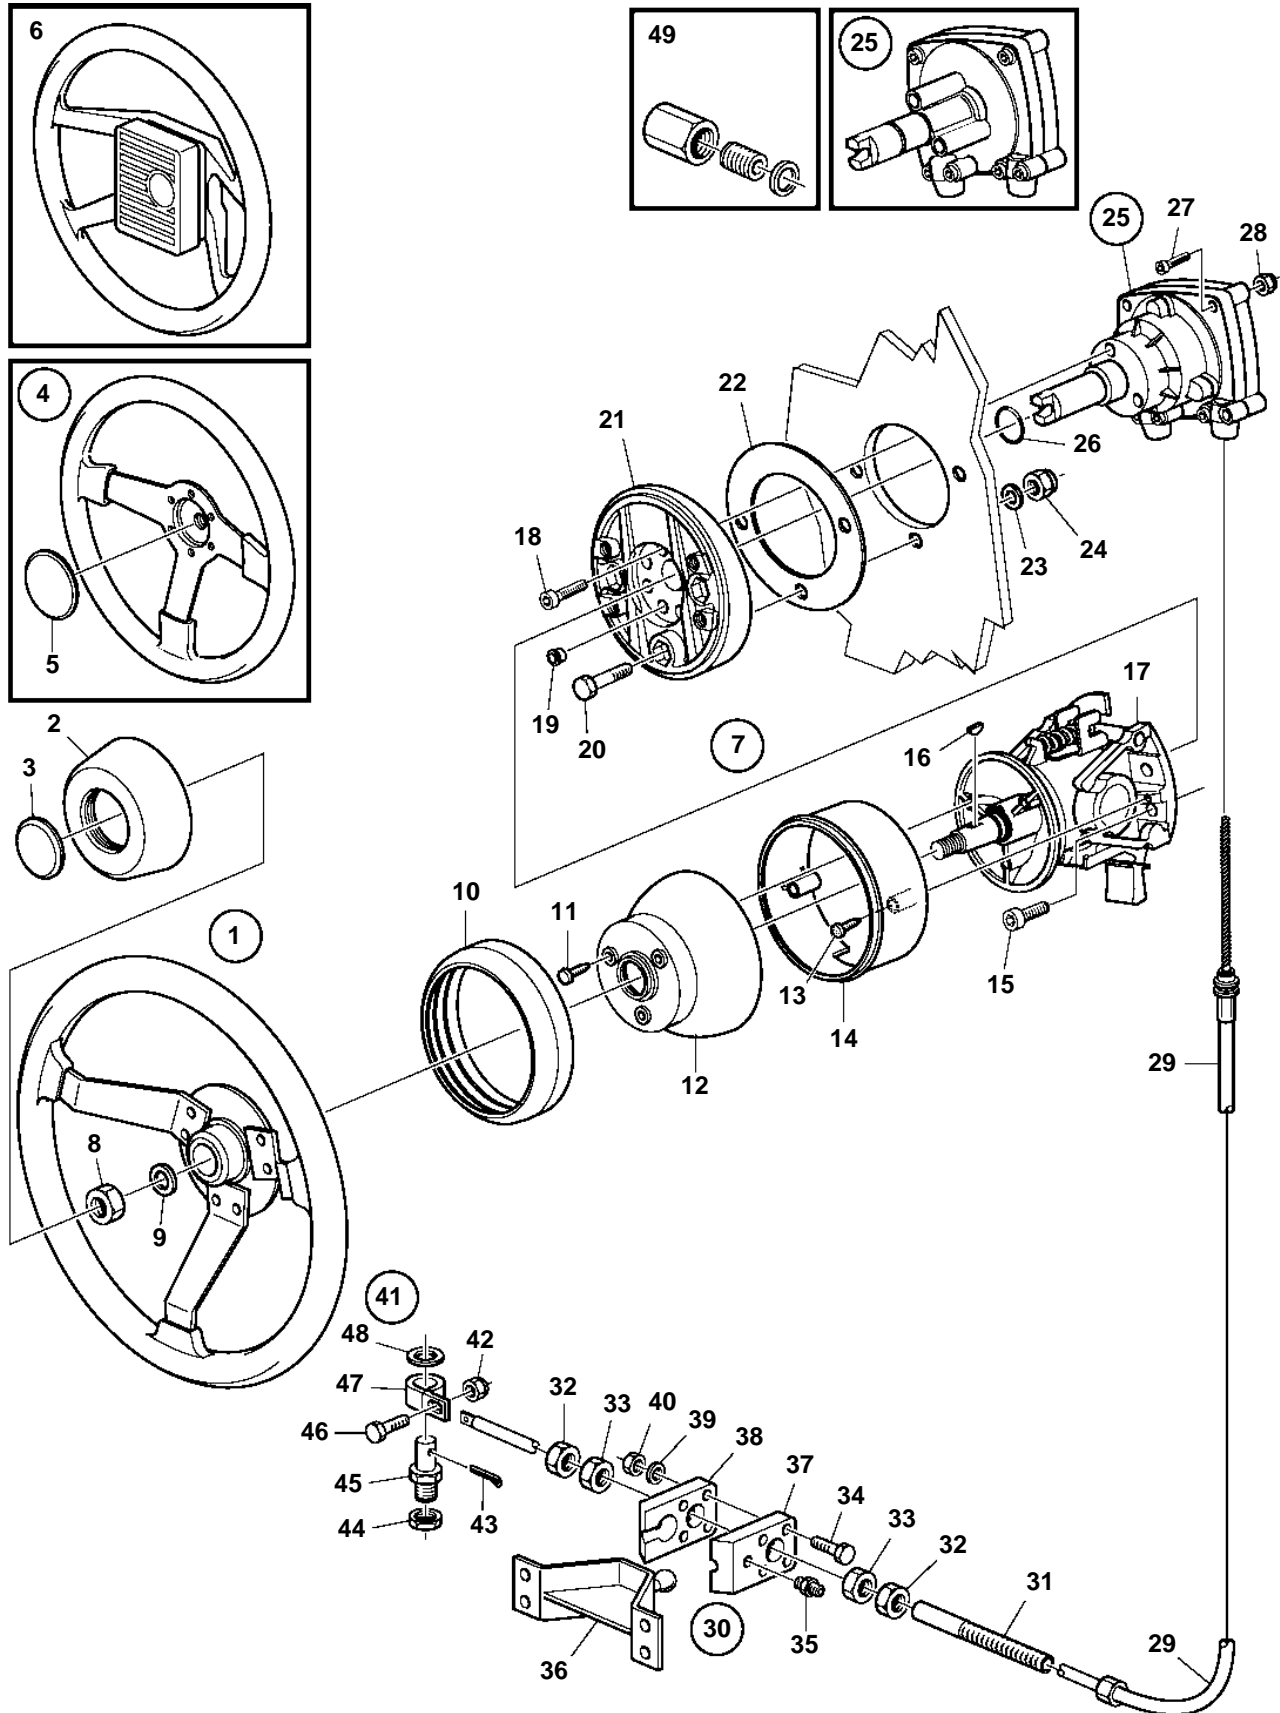

D1-13A, D1-13B, D1-20A, D1-20B, D1-30A, D1-30B, D2-40A, D2-40B, D1-13F, D1-20F, D1-30F, D2-40F

22685

D1-13A, D1-13B, D1-20A, D1-20B, D1-30A, D1-30B, D2-40A, D2-40B, D1-13F, D1-20F, D1-30F, D2-40F

REF	PART NO.	QTY	DESCRIPTION	SEE SEC.	NOTES
1	850936	1	Steering wheel		ALT
2		1	• Steering wheel pad		
3	1140660	1	• Emblem		(850938)
4	3843317	1	Wheel		ALT
5		1	• Emblem		
6	1140334	1	Steering wheel		ALT, WHITE
	1140335	1	Steering wheel		ALT, BLACK
7	3841280	1	Steering wheel adjus		
8	971084	1	• Lock nut		
9	955897	1	• Washer		
10		1	• Sealing strip		
11		3	• Screw		
12		1	• Cover		Agile
13		2	• Screw		
14		1	• Cover		Fixed
15		4	• Allen head screw		
16	160807	1	• Woodruff key		
17		1	• Anchorage		Steering wheel
18		3	• Allen head screw		
19		5	• Plug		
20		3	• Screw		
21		1	• Bracket		
22		1	• Gasket		
23		3	• Washer		
24		3	• Nut		
25	3818025	1	Steering gear		T81C
			• Bulletin P-64-0-1	P-64-0-1-EN	New QL Mechanical and Hydraulic Steering Systems
25	3818027	1	Steering gear		NO-FEEDBACK, TILT WHEEL
			• Bulletin P-64-0-1	P-64-0-1-EN	New QL Mechanical and Hydraulic Steering Systems
26	990696	1	• O-ring		
27	955278	2	• Hexagon screw		
28	963105	2	• Lock nut		
29	3840244	1	Steering cable		L=2000mm
	3840245	1	Steering cable		L = 2250mm
	3840246	1	Steering cable		L=2500mm
	3840247	1	Steering cable		L = 2750mm
	3840248	1	Steering cable		L=3000mm
	3840249	1	Steering cable		L = 3250mm
	3840250	1	Steering cable		L = 3500mm
	3840251	1	Steering cable		L=3750mm
	3840252	1	Steering cable		L=4000mm
	3840253	1	Steering cable		L = 4250mm
	3840254	1	Steering cable		L = 4500mm
	3840255	1	Steering cable		L = 4750mm
	3840256	1	Steering cable		L=5000mm
	3840257	1	Steering cable		L = 5250mm
	3840258	1	Steering cable		L = 5500mm
	3840259	1	Steering cable		L = 5750mm
	3840260	1	Steering cable		L = 6000mm
	3840261	1	Steering cable		L = 6250mm
	3840262	1	Steering cable		L = 6500mm
	3840263	1	Steering cable		L = 6750mm
	3840264	1	Steering cable		L=7000mm
	3840265	1	Steering cable		L = 7250mm
	3840266	1	Steering cable		L = 7500mm
	3840267	1	Steering cable		L=7750mm
	3840268	1	Steering cable		L=8000mm
	3840270	1	Steering cable		L=8250mm
	3840272	1	Steering cable		L = 8500mm
	3840273	1	Steering cable		L=8750mm
	3840274	1	Steering cable		L=9000mm
30	853290	1	Stern attachment		
31	850771	1	• Anchorage		