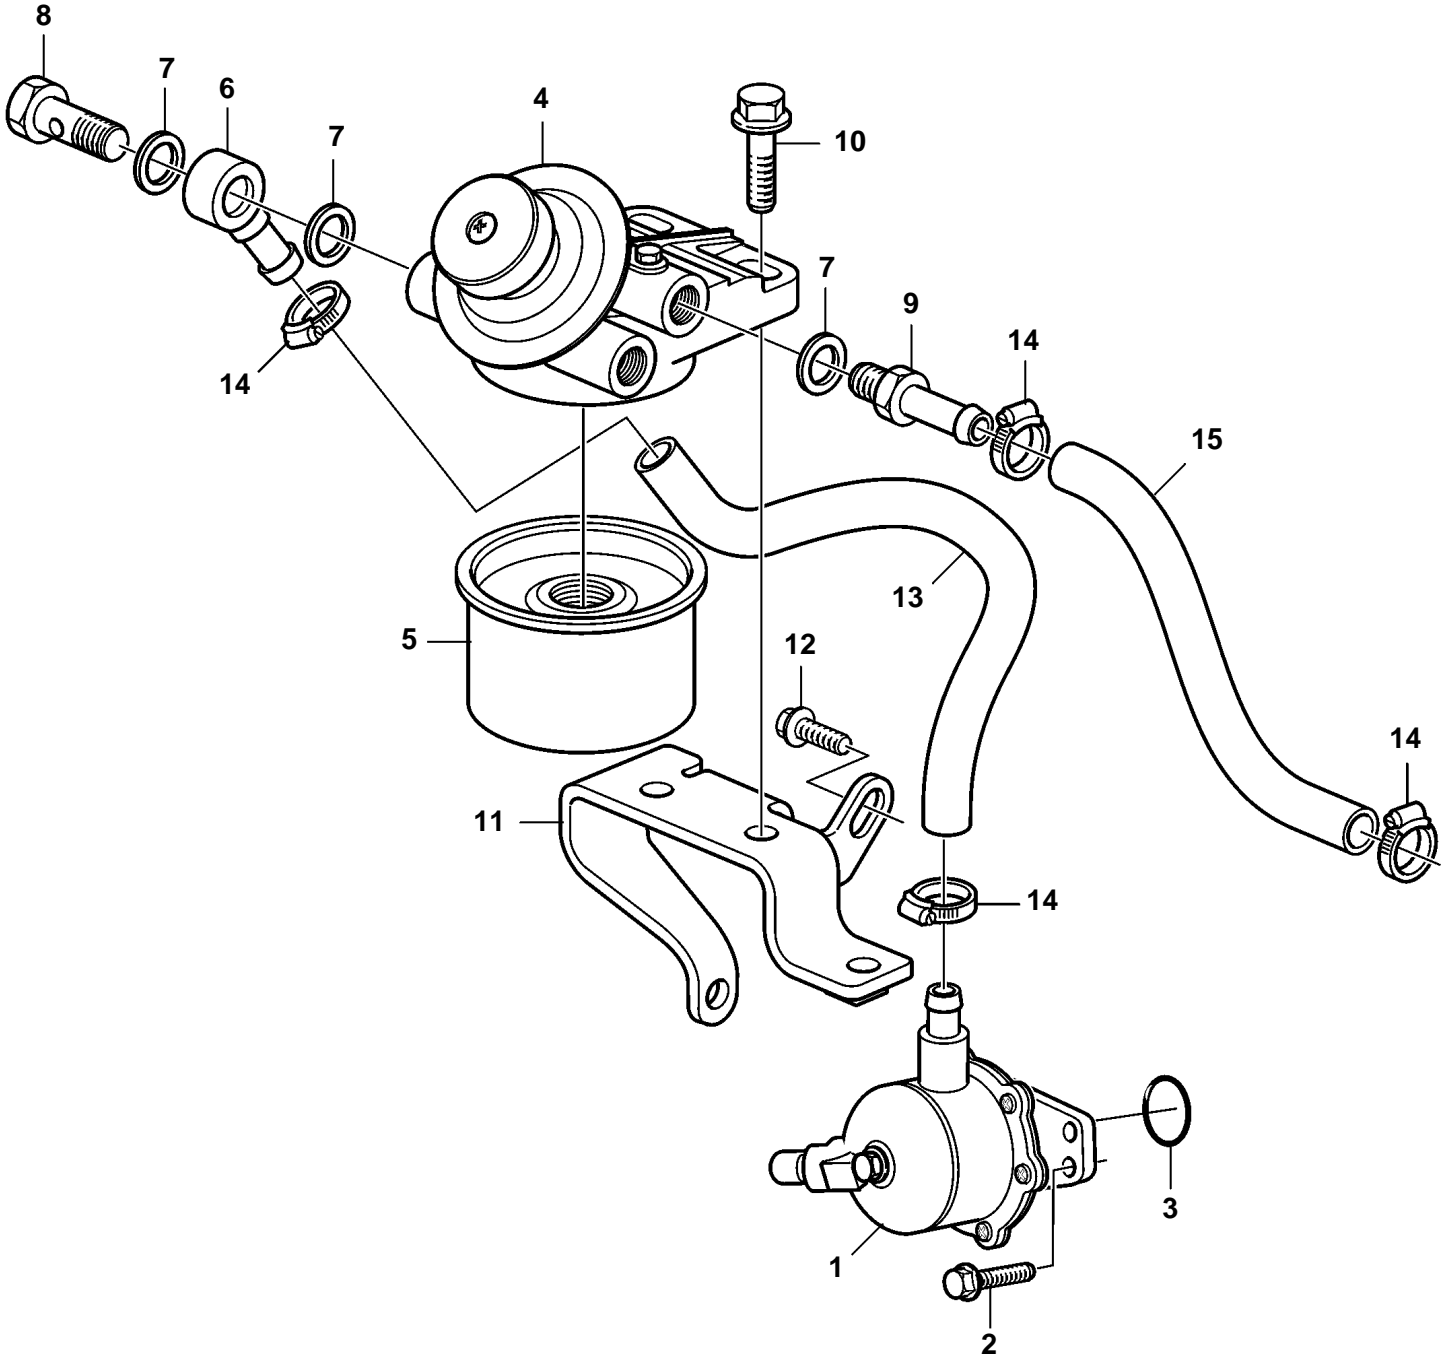

D1-13A, D1-13B

22944

**D1-13A, D1-13B**

| REF | PART NO. | QTY | DESCRIPTION  | NOTES                |
|-----|----------|-----|--------------|----------------------|
| 1   | 3584126  | 1   | Feed pump    | Replaced by 21132189 |
|     | 21132189 | 1   | Feed pump    |                      |
| 2   | 945358   | 2   | Flange screw |                      |
| 3   | 3589332  | 1   | O-ring       |                      |
| 4   | 3584125  | 1   | Fuel filter  |                      |
| 5   | 861477   | 1   | Fuel filter  |                      |
| 6   | 3580101  | 1   | Banjo nipple |                      |
| 7   | 969011   | 3   | Gasket       |                      |
| 8   | 3580098  | 1   | Hollow screw |                      |
| 9   | 3809680  | 1   | Nipple       |                      |
| 10  | 946329   | 2   | Flange screw |                      |
| 11  | 3884306  | 1   | Bracket      | (3809651)            |
| 12  | 946440   | 1   | Flange screw |                      |
| 13  | 3883327  | 1   | Hose         |                      |
| 14  | 961664   | 4   | Hose clamp   |                      |
| 15  | 3887568  | 1   | Hose         |                      |