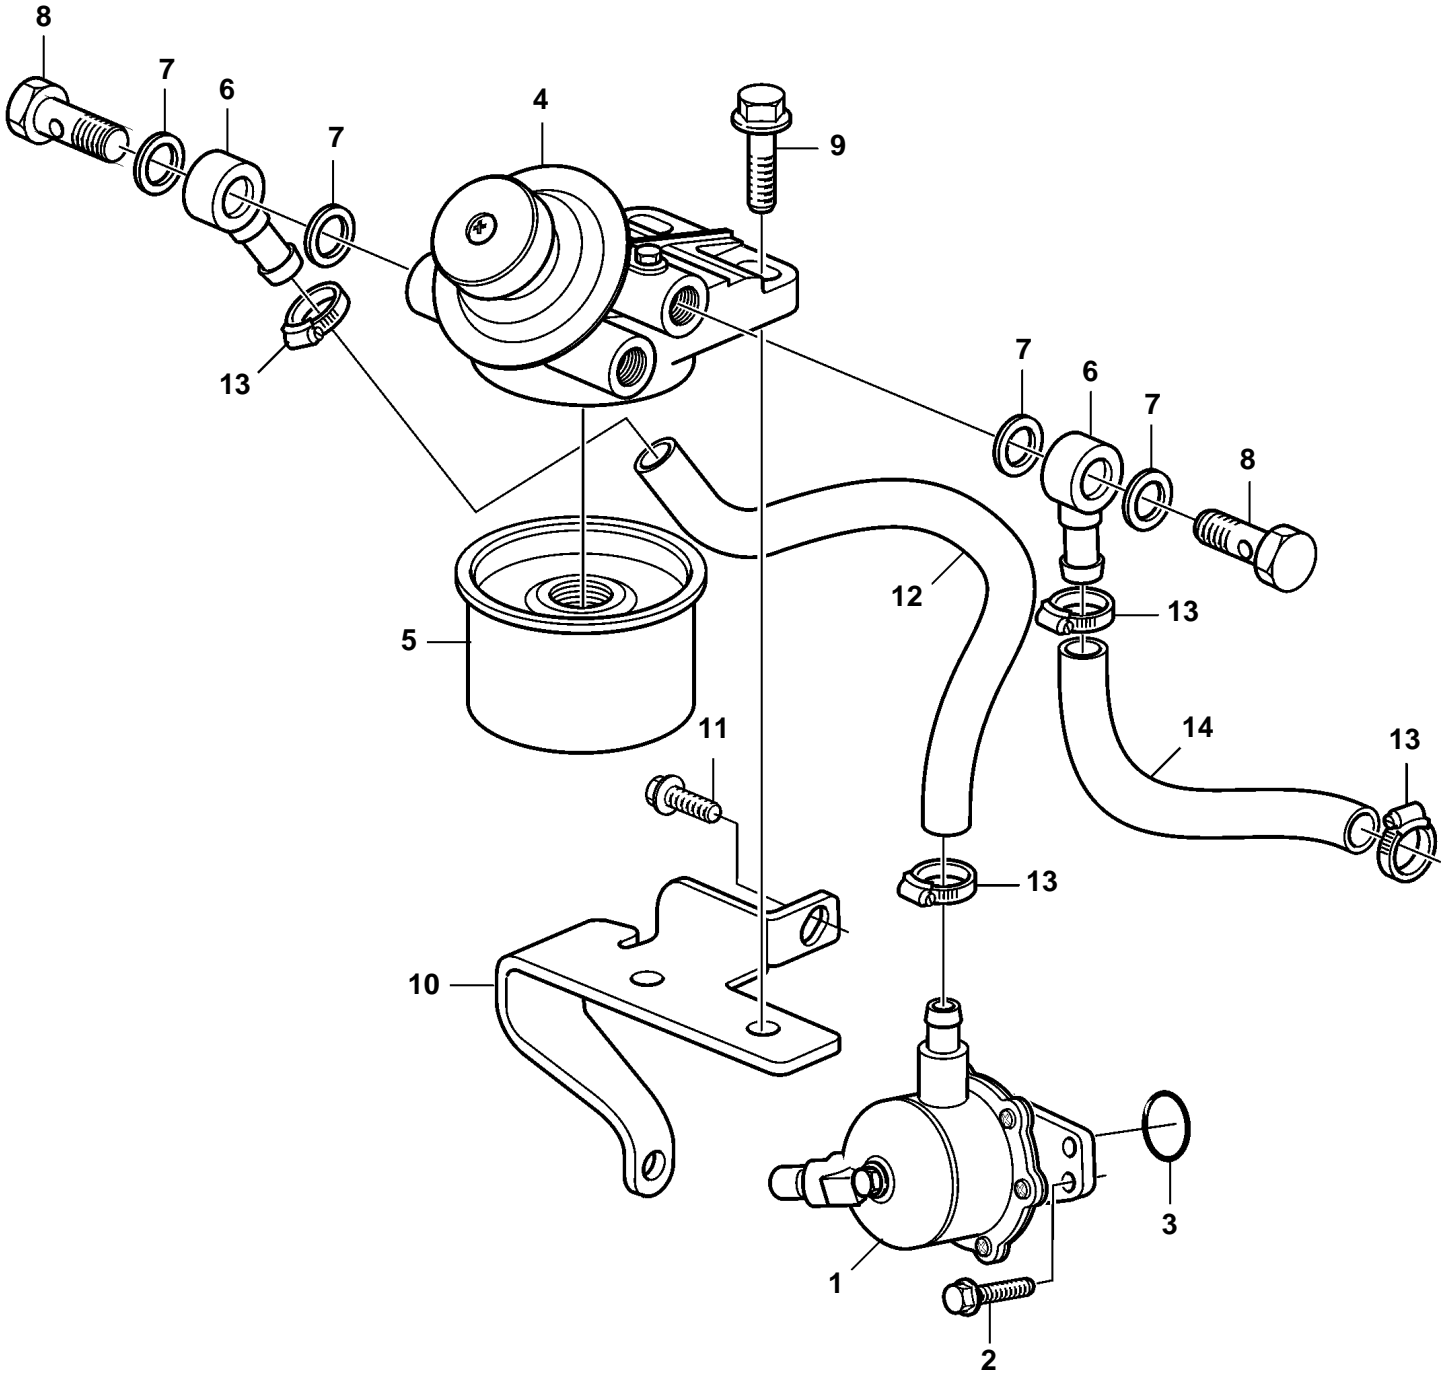

D1-13F

24006

D1-13F

REF	PART NO.	QTY	DESCRIPTION
1	21132189	1	Feed pump
2	945358	2	Flange screw
3	3589332	1	O-ring
4	3584125	1	Fuel filter
5	861477	1	Fuel filter
6	3580101	1	Banjo nipple
7	969011	4	Gasket
8	3886416	2	Banjo nipple
9	946472	2	Flange screw
10	3884306	1	Bracket
11	946440	1	Flange screw
12	3883328	1	Hose
13	961664	4	Hose clamp
14	3887568	1	Hose