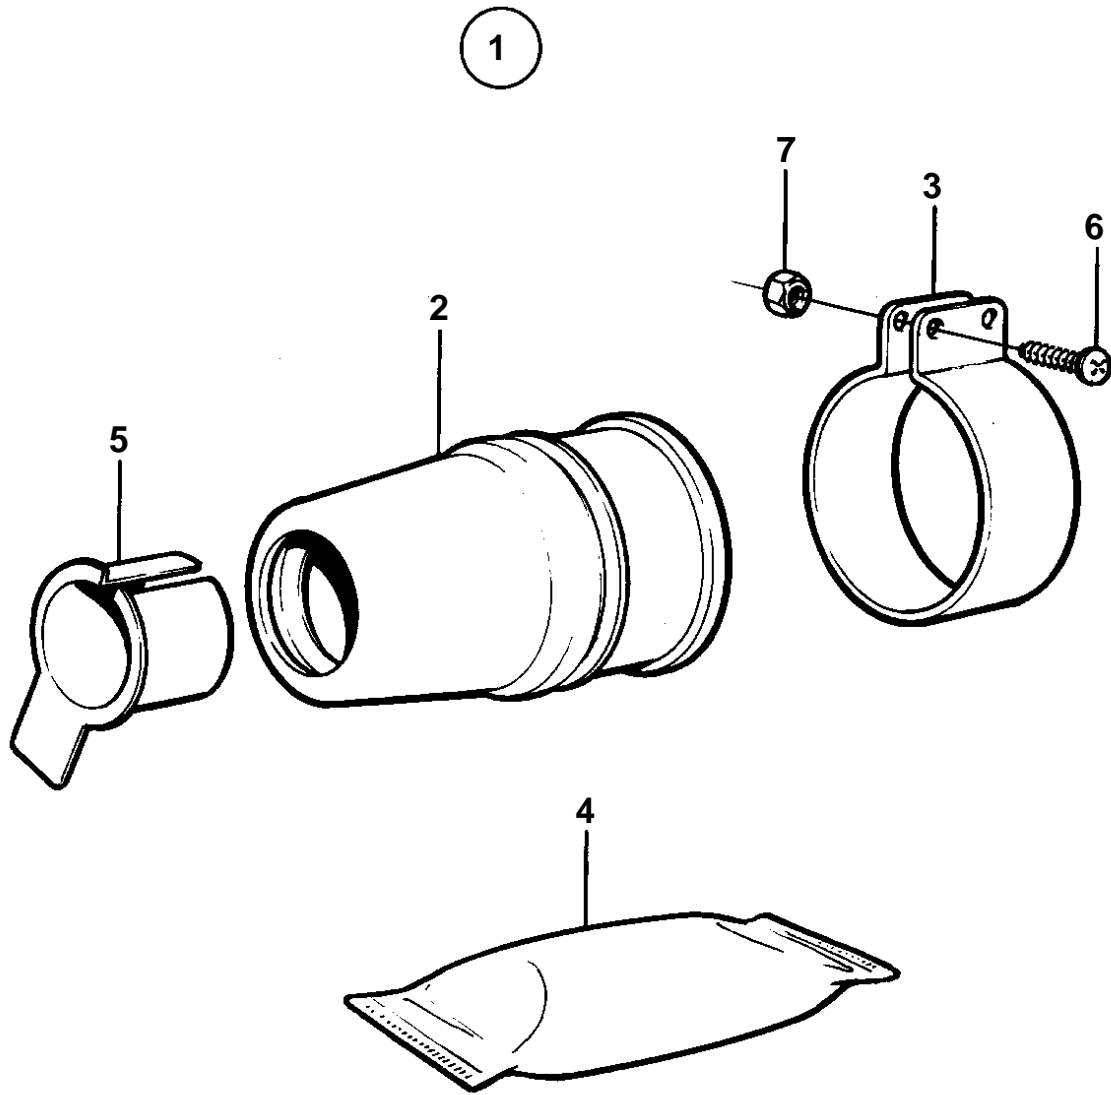

D1-13, D1-20, D1-30, D2-40

6147

D1-13, D1-20, D1-30, D2-40

REF	PART NO.	QTY	DESCRIPTION	SEE SEC.	NOTES
1	828254	1	Seal		D=25mm
			Bulletin P-44-6-1	P-44-6-1-EN	Rubber Stuffing Box
1	828422		Seal		D=30mm
			Bulletin P-44-6-1	P-44-6-1-EN	Rubber Stuffing Box
2		1	· Sealing sleeve		
3	828142	1	· Clamp		
	828418	1	· Clamp		
4	828250	1	· Grease		
5		1	· Sleeve		
6	963684	2	· Screw		
7	966170	2	· Nut		