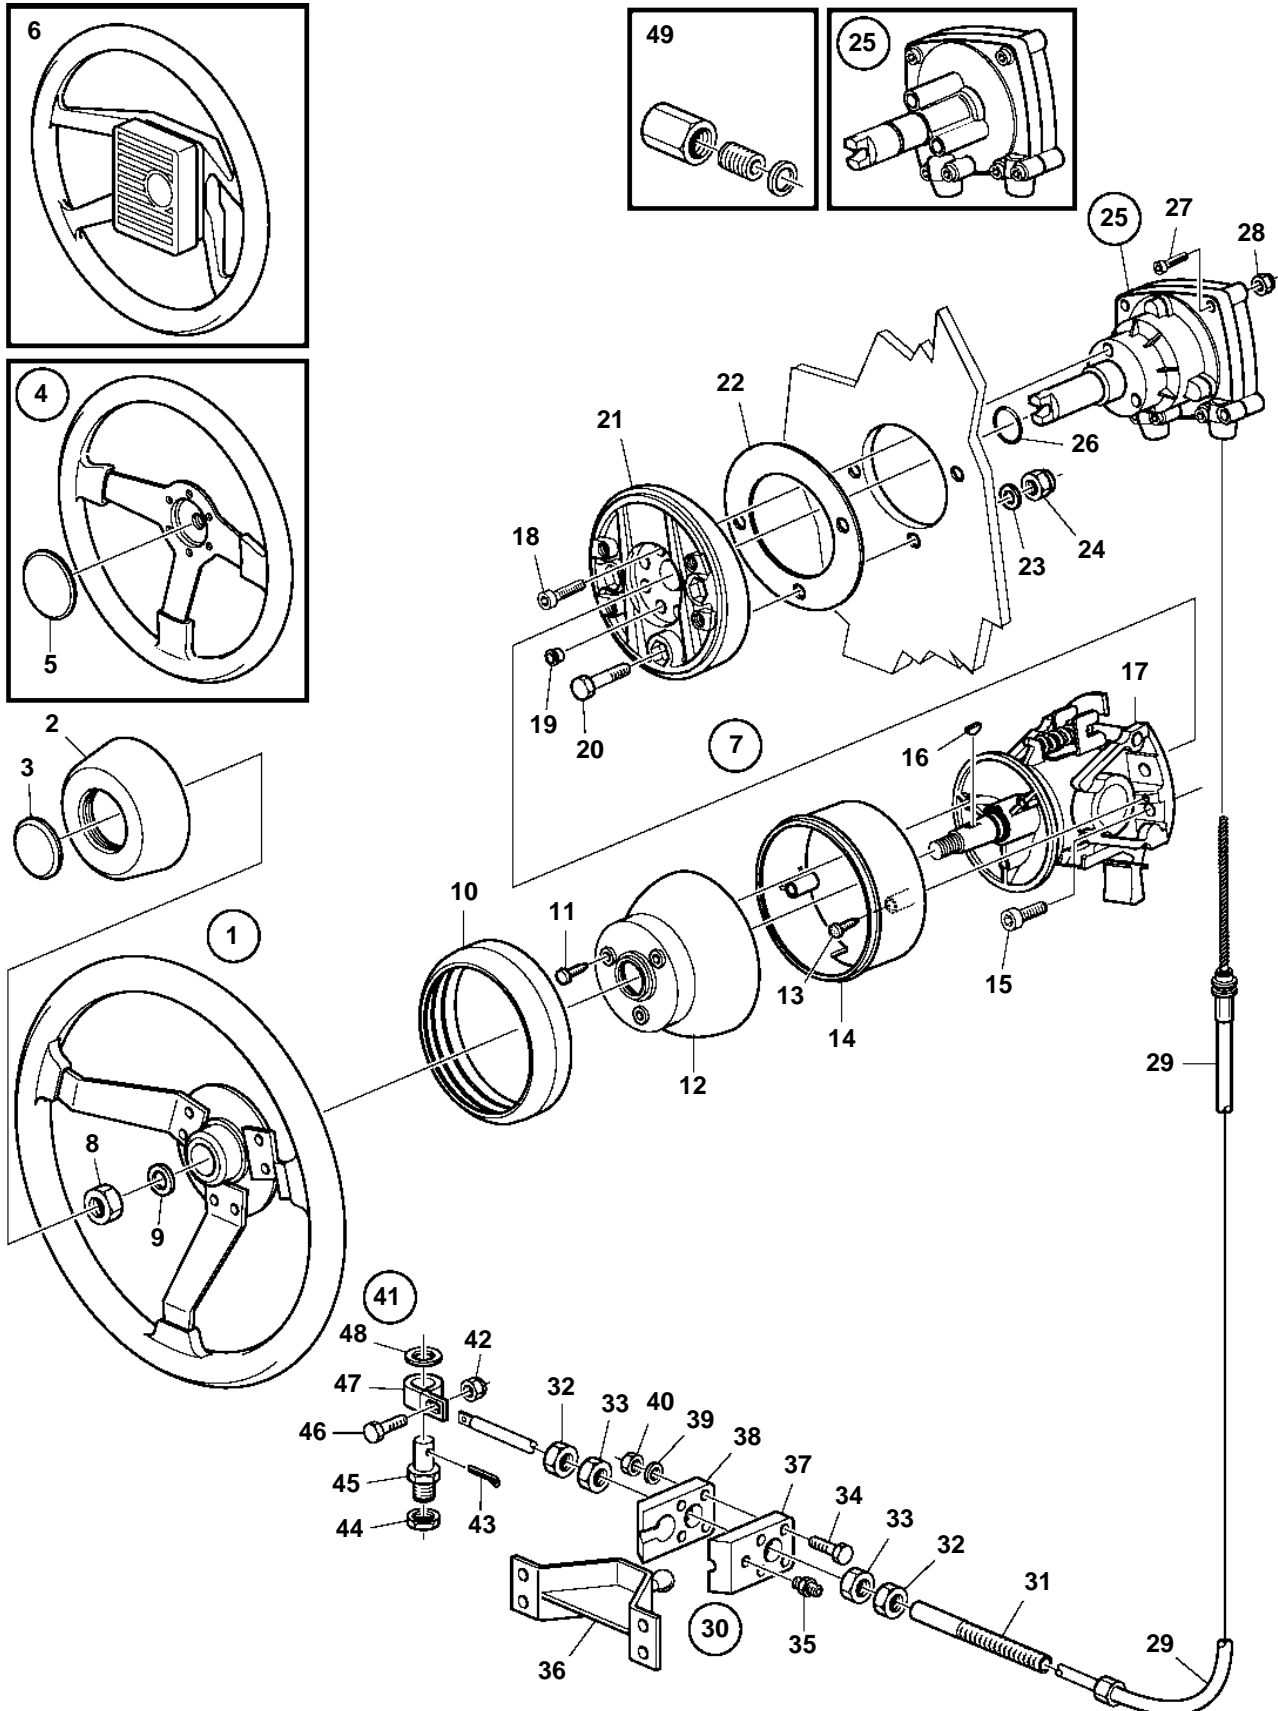

D1-13, D1-20, D1-30, D2-40

22685

D1-13, D1-20, D1-30, D2-40

REF	PART NO.	QTY	DESCRIPTION	NOTES
1	850936	1	Steering wheel	ALT
2		1	· Steering wheel pad	
3	1140660	1	· Steering wh emblem	(850938)
4	3843317	1	Steering wheel	ALT
5		1	· Emblem	
6	1140334	1	Steering wheel	ALT, WHITE
	1140335	1	Steering wheel	ALT, BLACK
7	3841280	1	Control unit	
8	971084	1	· Lock nut	
9	955897	1	· Washer	
10		1	· Sealing strip	
11		3	· Screw	
12		1	· Cover	AGILE
13		2	· Screw	
14		1	· Cover	FIXED
15		4	· Allen head screw	
16	160807	1	Key	
17		1	· Anchorage	STEERING WHEEL
18		3	· Allen head screw	
19		5	· Plug	
20		3	· Screw	
21		1	· Bracket	
22		1	· Gasket	
23		3	· Washer	
24		3	· Nut	
25	3818025	1	Steering box	T81C
	3818027	1	Steering box	NO-FEEDBACK, TILT WHEEL
26	990696	1	· O-ring	
27	955278	2	· Screw	
28	963105	2	· Nut	
29	3840244	1	Steering cable	L=2,00m
	3840245	1	Steering cable	L=2,25m
	3840246	1	Steering cable	L=2,50m
	3840247	1	Steering cable	L=2,75m
	3840248	1	Steering cable	L=3,00m
	3840249	1	Steering cable	L=3,25m
	3840250	1	Steering cable	L=3,50m
	3840251	1	Steering cable	L=3,75m
	3840252	1	Steering cable	L=4,00m
	3840253	1	Steering cable	L=4,25m
	3840254	1	Steering cable	L=4,50m
	3840255	1	Steering cable	L=4,75m
	3840256	1	Steering cable	L=5,00m
	3840257	1	Steering cable	L=5,25m
	3840258	1	Steering cable	L=5,50m
	3840259	1	Steering cable	L=5,75m
	3840260	1	Steering cable	L=6,00m
	3840261	1	Steering cable	L=6,25m
	3840262	1	Steering cable	L=6,50m
	3840263	1	Steering cable	L=6,75m
	3840264	1	Steering cable	L=7,00m
	3840265	1	Steering cable	L=7,25m
	3840266	1	Steering cable	L=7,50m
	3840267	1	Steering cable	L=7,75m
	3840268	1	Steering cable	L=8,00m
	3840270	1	Steering cable	L=8,25m
	3840272	1	Steering cable	L=8,50m
	3840273	1	Steering cable	L=8,75m
	3840274	1	Steering cable	L=9,00m
30	853290	1	Stern attachment	
31	850771	1	· Anchorage	
32	850778	2	· Nut	
33	853306	2	· Nut	

7746500 - 64 - 9309

22685

Upd: 23 MAR 2006

D1-13, D1-20, D1-30, D2-40