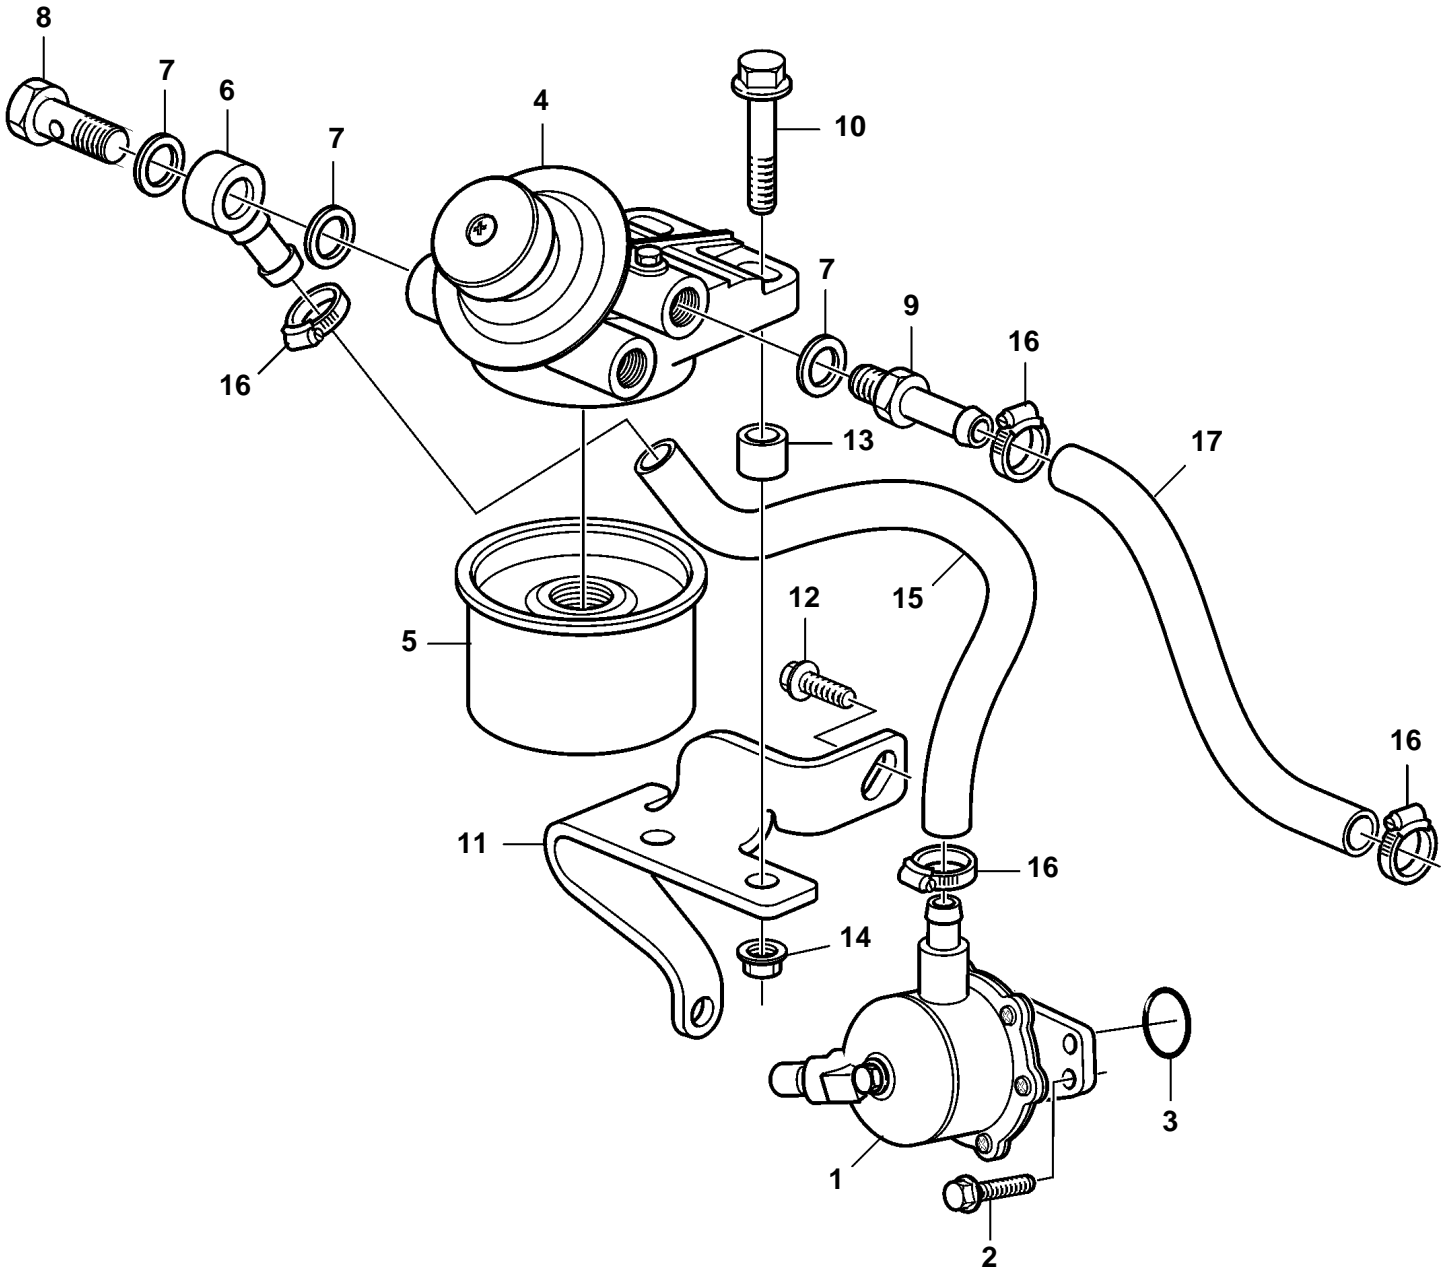

D1-20

22944

D1-20

REF	PART NO.	QTY	DESCRIPTION
1	3584126	1	Feed pump Comps. not spec.
2	945358	2	Flange screw
3	3589332	1	O-ring
4	3584125	1	Fuel filter
5	861477	1	· Filter insert
6	3580101	1	· Banjo nipple
7	969011	3	· Gasket
8	3580098	1	· Hollow screw
9	3809680	1	Nipple
10	965186	2	Flange screw
11	3809651	1	Bracket
12	946440	2	Flange screw
13	821540	2	Spacer sleeve
14	971095	2	Nut
15	3883327	1	Hose
16	961664	4	Hose clamp
17	3887197	1	Hose