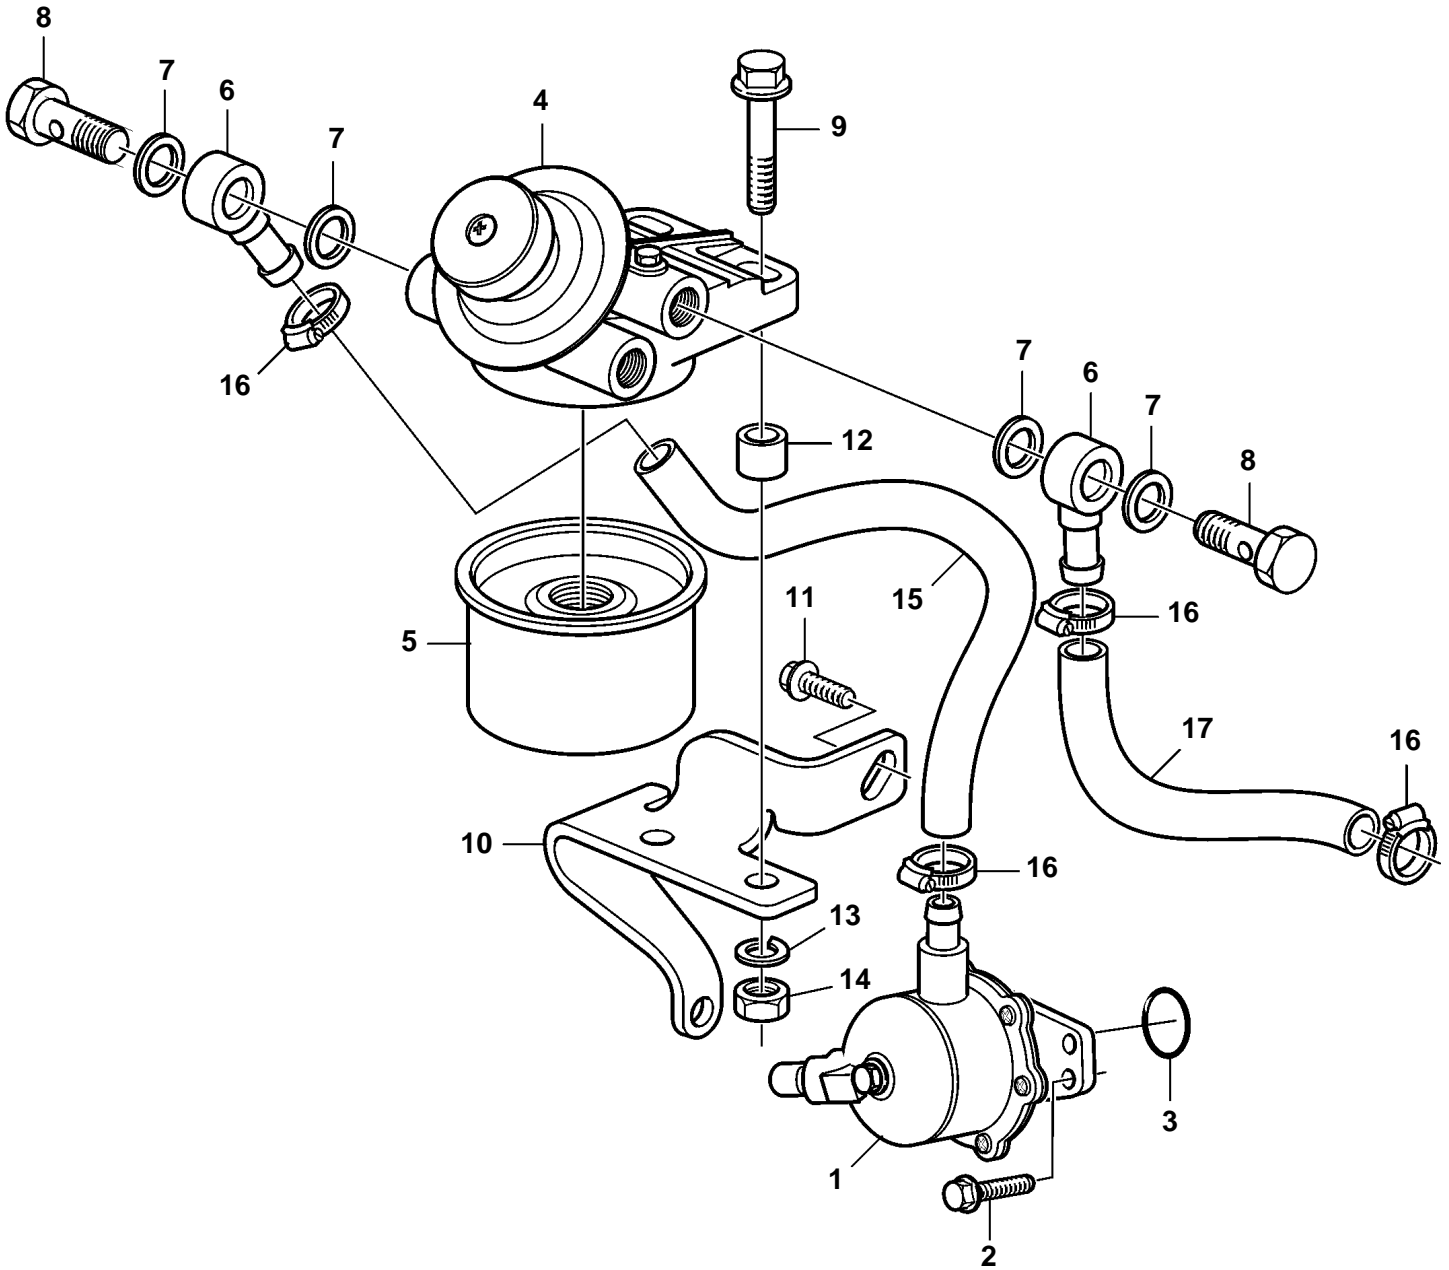

D1-13

22652

D1-13

REF	PART NO.	QTY	DESCRIPTION
1	3584126	1	Feed pump Comps. not spec.
2	945358	2	Flange screw
3	3589332	1	O-ring
4	3584125	1	Fuel filter
5	861477	1	Filter insert
6	3580101	2	Banjo nipple
7	969011	4	Gasket
8		2	
9	965186	2	Flange screw
10	3809651	1	Bracket
11	946440	2	Flange screw
12	821540	2	Spacer sleeve
13	3580015	2	Spring washer
14	971071	2	Nut
15	3883327	1	Hose
16	961664	4	Hose clamp
17		1	