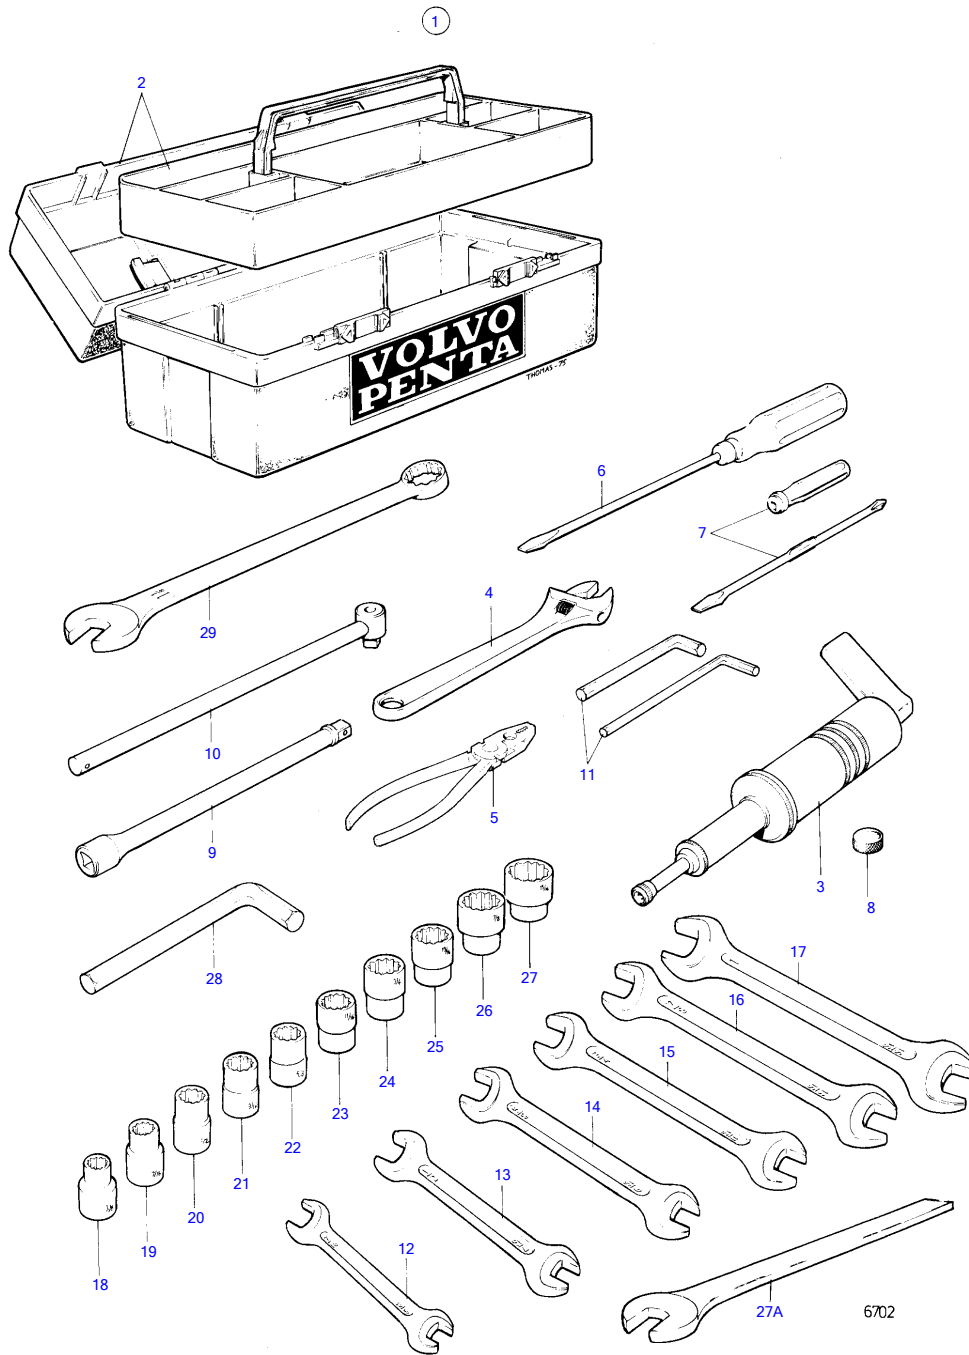

AQD70D, TAMD70D, TAMD70E

AQD70D, TAMD70D, TAMD70E

REF	PART NO.	QTY	DESCRIPTION	NOTES
1	844481	1	Tool kit	
2	842021	1	• Tool box	
3	(750)	1	• Grease gun	Obsolete part
4	755	1	• Adjustable wrench	8"
	3803911	1	• Alternator, exch, exch	8
	(962045)	1	• Adjustable wrench	6", Obsolete part
5	(962032)	1	• Pliers	Obsolete part
6	804771	1	• Screwdriver	
7	(963929)	1	• Combination screwdri	Obsolete part
8	(811)	12	• Protective cap	Obsolete part
9	(880695)	1	• Extension bar	Obsolete part
10	(880694)	1	• Handle	Obsolete part
11	946804	1	• Allen wrench	5/16"
	914675	1	• Allen wrench	1/4"
12	(962066)	1	• Open-end wrench	Obsolete part, 3/8"-7/16"
13	(210144)	1	• Open-end wrench	Obsolete part, 7/16"-1/2"
14	(210145)	1	• Open-end wrench	Obsolete part, 9/16"-5/8"
15	(962070)	1	• Open-end wrench	Obsolete part, 13/16"-7/8"
16	(210146)	1	• Open-end wrench	Obsolete part, 3/4"-11/16"
17	(210149)	1	• Key	Obsolete part, 15/16"-1"
18	(9820311)	1	• Sleeve	Obsolete part, 3/8"
19	(9820314)	1	• Sleeve	Obsolete part, 7/16"
20	(9820316)	1	• Sleeve	Obsolete part, 1/2"
21	(9820318)	1	• Sleeve	Obsolete part, 9/16"
22	(9820320)	1	• Sleeve	Obsolete part, 5/8"
23	(9820321)	1	• Sleeve	Obsolete part, 11/16"
24	(9820323)	1	• Sleeve	Obsolete part, 3/4"
25	(9820324)	1	• Sleeve	Obsolete part, 13/16"
26	(9820326)	1	• Sleeve	Obsolete part, 7/8"
27	(9820327)	1	• Sleeve	Obsolete part, 15/16"
27A	(962075)	1	Open-end wrench	Obsolete part, 41mm
28	(914678)	1	Key	Obsolete part, 1/2"
29	(884399)	1	Box wrench	Obsolete part, 1 1/8"