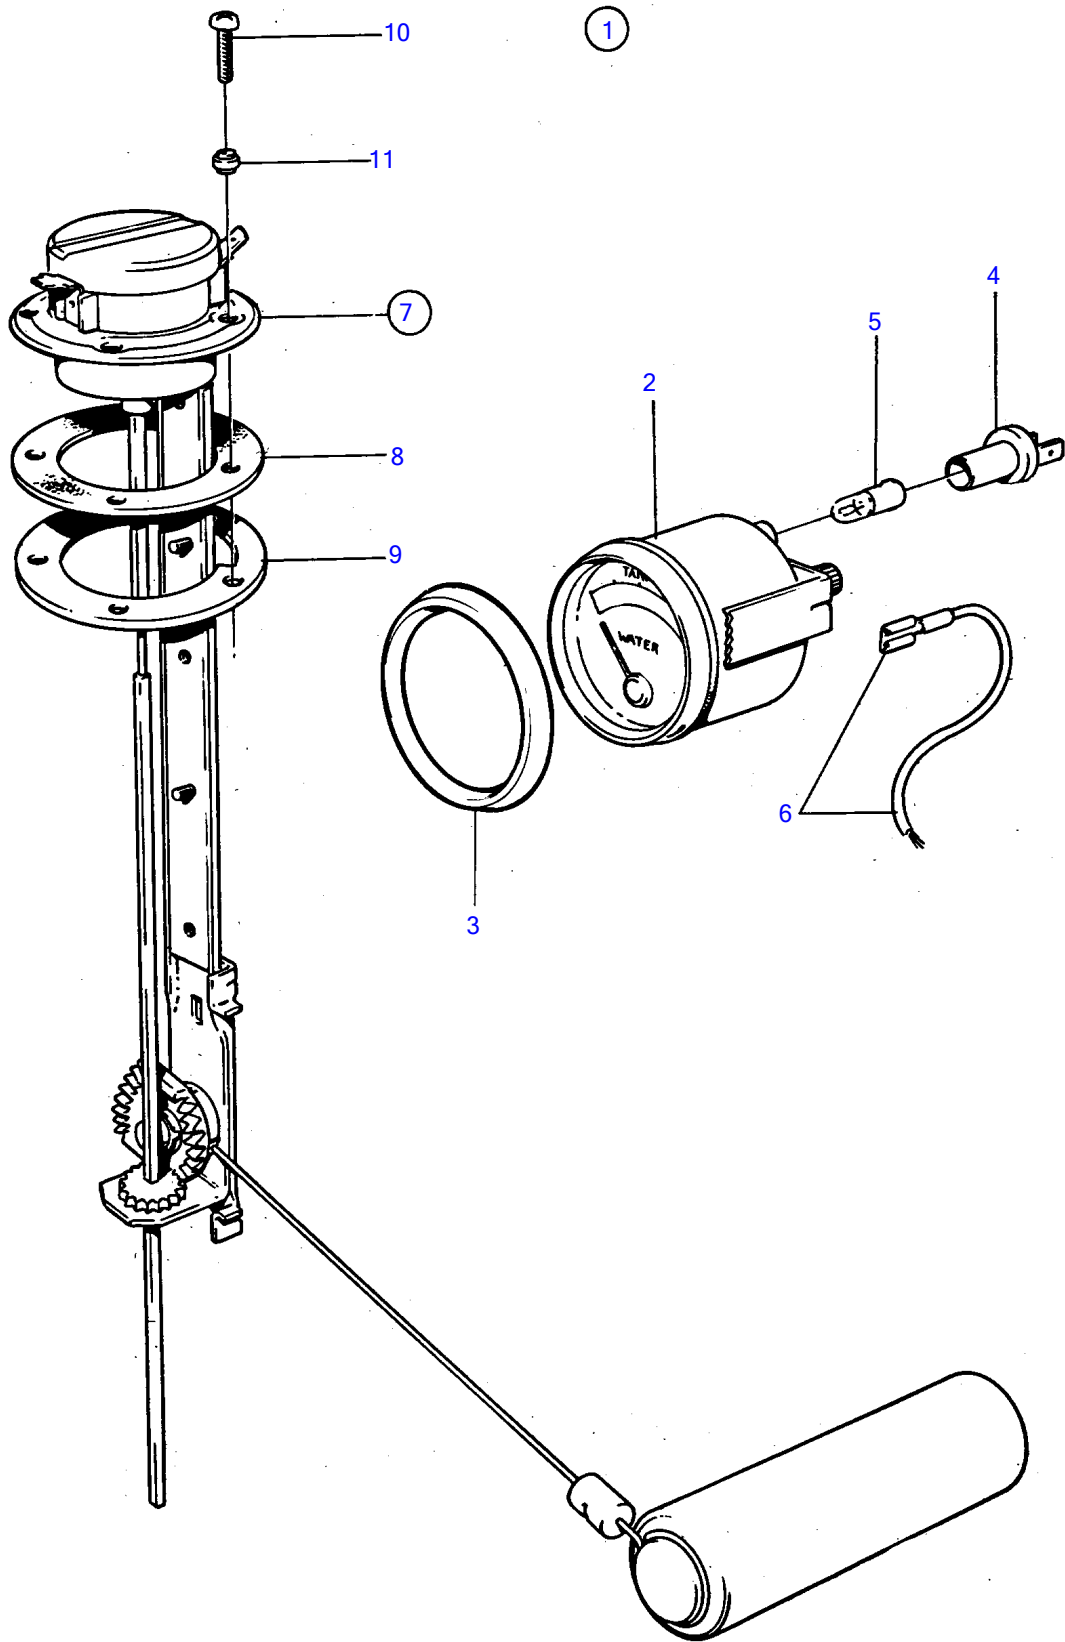

AQD70D, TAMD70D, TAMD70E

AQD70D, TAMD70D, TAMD70E

REF	PART NO.	QTY	DESCRIPTION	SEE SEC.	NOTES
1	828714	1	Fuel gauge kit		12V
2	828632	1	• Fuel gauge	16949	
3	828542	1	• Front ring	16949	
4	808175	1	• Lamp socket		
5	19923	1	• Bulb		
6		X	• cables and terminals		See group 3
7	837999	1	• Sensor		
8	89865	1	• • Gasket		
9	834480	1	• • Flange		
10	956078	4	• • Cross recessed screw		L=16mm
	956081	1	• • Cross recessed screw		L=25mm
11	834481	5	• • Gasket		