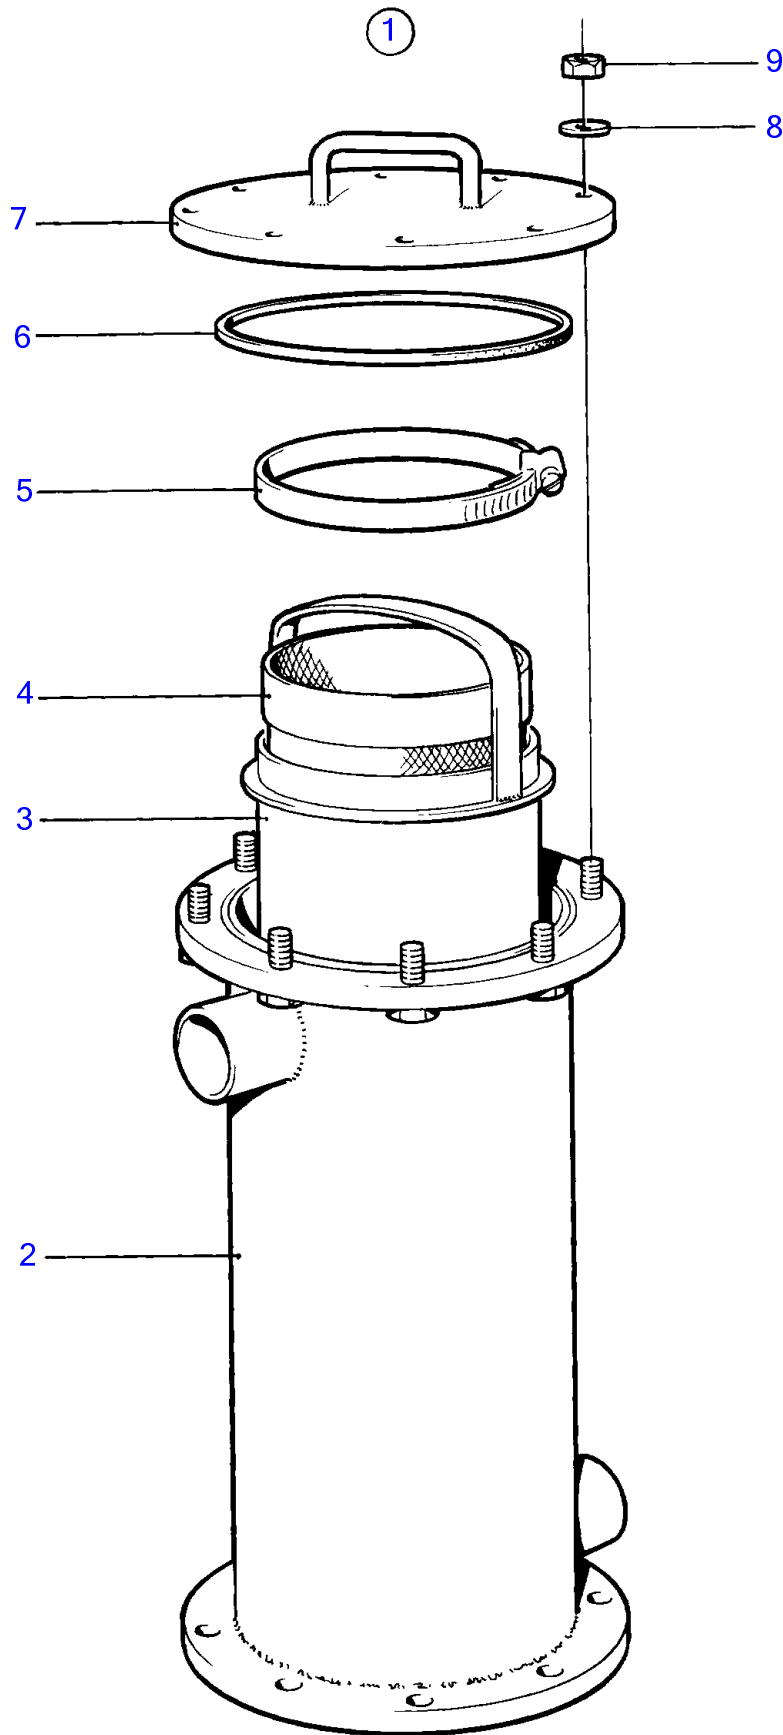

AQD70D, TAMD70D, TAMD70E

AQD70D, TAMD70D, TAMD70E

REF	PART NO.	QTY	DESCRIPTION	NOTES
1	843957	1	Sea water filter	
2	(843958)	1	• Filter housing	Obsolete part
3	(843959)	1	• Filter basket	Obsolete part
4	843971	1	• Filter bag	
5	949000	1	• Hose clamp	
6	925287	1	• O-ring	
7	(843960)	1	• Cover	Obsolete part
8	955900	8	• Washer	
9	955785	8	• Hexagon nut	