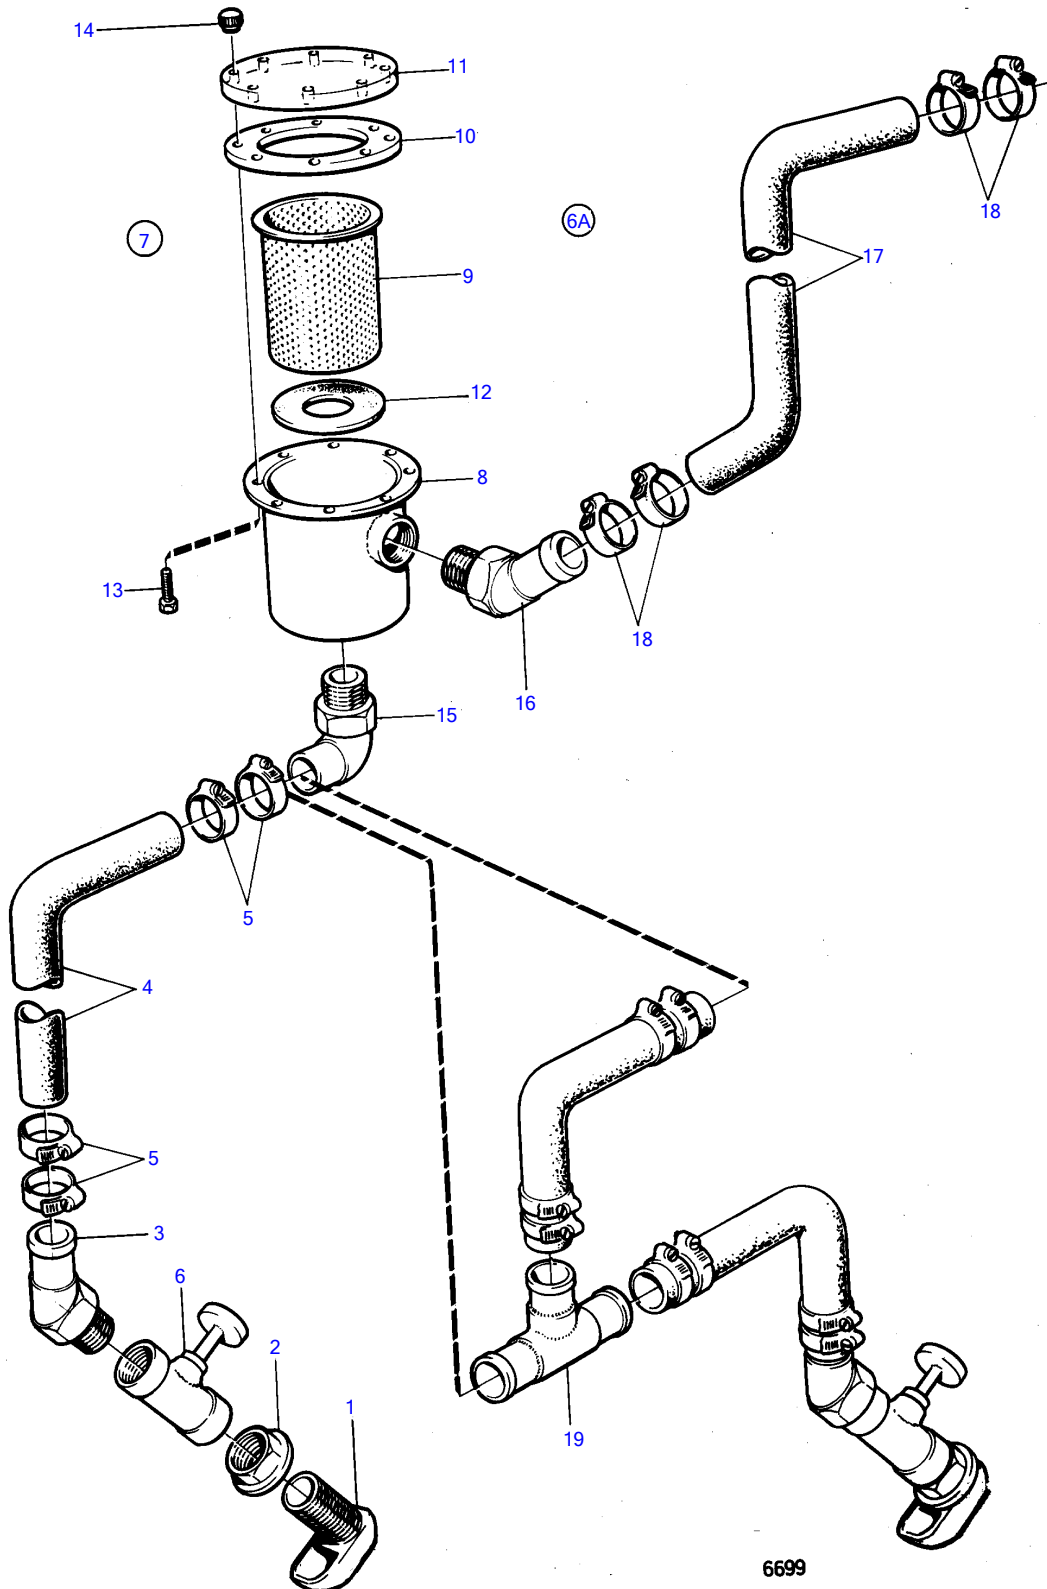

AQD70D, TAMD70D, TAMD70E

6699

AQD70D, TAMD70D, TAMD70E

REF	PART NO.	QTY	DESCRIPTION	NOTES
1	(836846)	1	Strainer	Obsolete part
2	(836847)	1	Nut	Obsolete part
3	(828692)	1	Hose attachment	Obsolete part
4	858471	1	Hose	
5	961672	4	Hose clamp	
6	828240	1	Valve	
6A	(842465)	1	Filter	Obsolete part
7	842466	1	• Sea water filter	
8		1	• • housing	
9	843358	1	• • Filter	
10	843360	1	• • Gasket	
11	843359	1	• • Cardboard tube	
12	843361	1	• • Gasket	
13	843362	8	• • Screw	
14	843357	8	• • Nut	
15	(898683)	1	• Hose attachment	Obsolete part
16	(828692)	1	• Hose attachment	Obsolete part
17	858471	1	• Hose	
18	961672	4	• Hose clamp	
19	(829512)	1	T-pipe	Used when two sea water intake are installed, Obsolete part