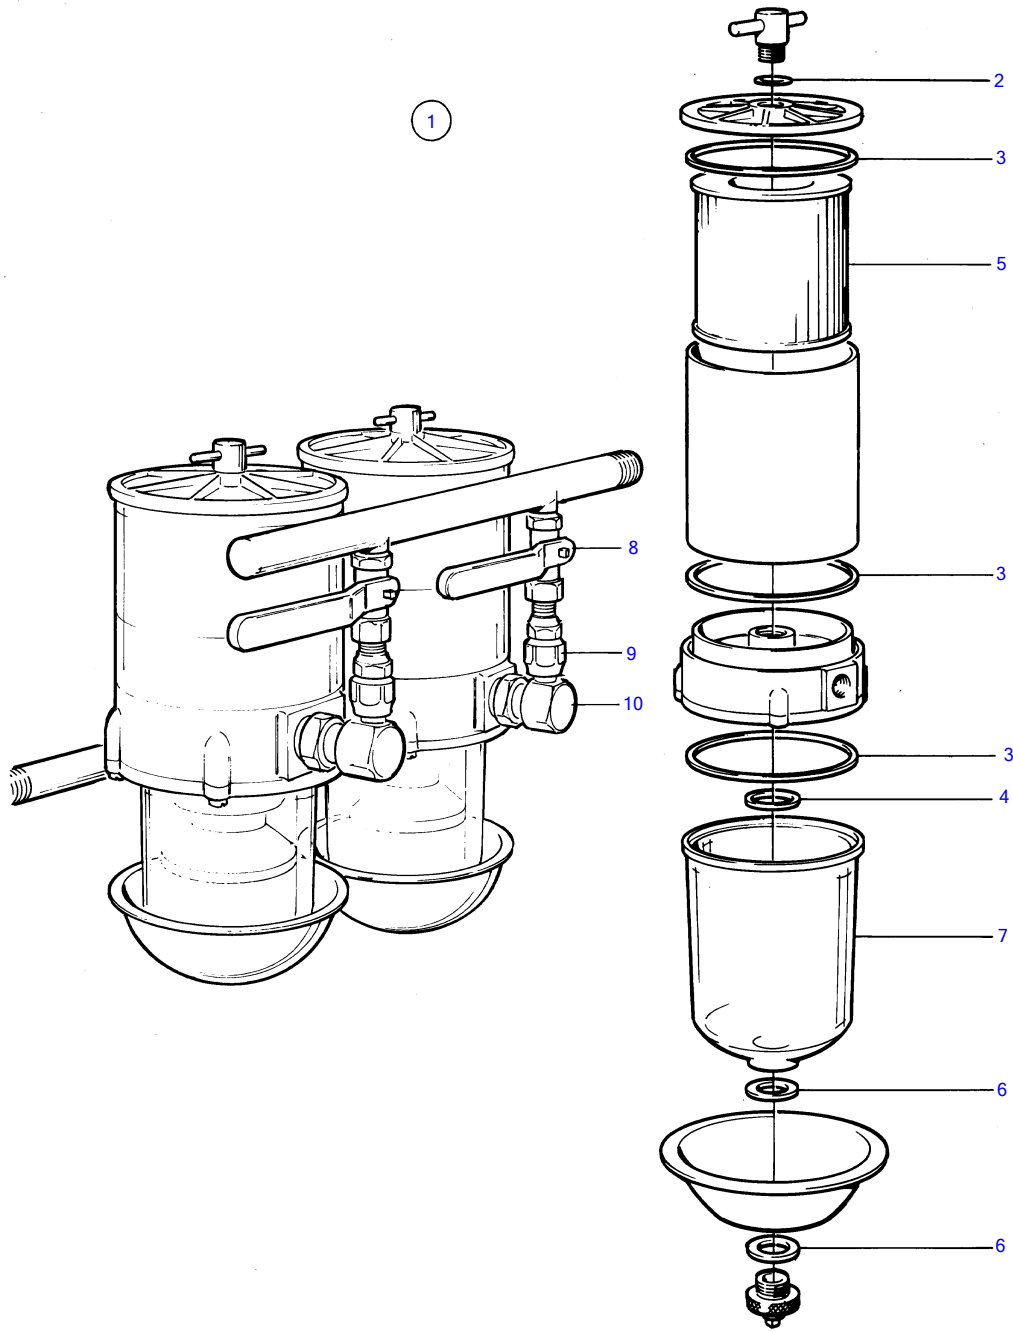

AQD70D, TAMD70D, TAMD70E

7312

AQD70D, TAMD70D, TAMD70E

REF	PART NO.	QTY	DESCRIPTION	SEE SEC.	NOTES
1	848044	2	Fuel filter		
2	838505	2	• O-ring		
3	(847525)	2	• Plug		Obsolete part
4	847523	2	• Gasket		
5	846734	2	• Insert		
6	838500	4	• Gasket		
7	847522	2	• Glass bowl		Repl by 848293
				16943	
8	(847524)	4	Ball valve		Obsolete part
9	(847525)	4	Plug		Obsolete part
10	(847526)	4	Nipple		Obsolete part