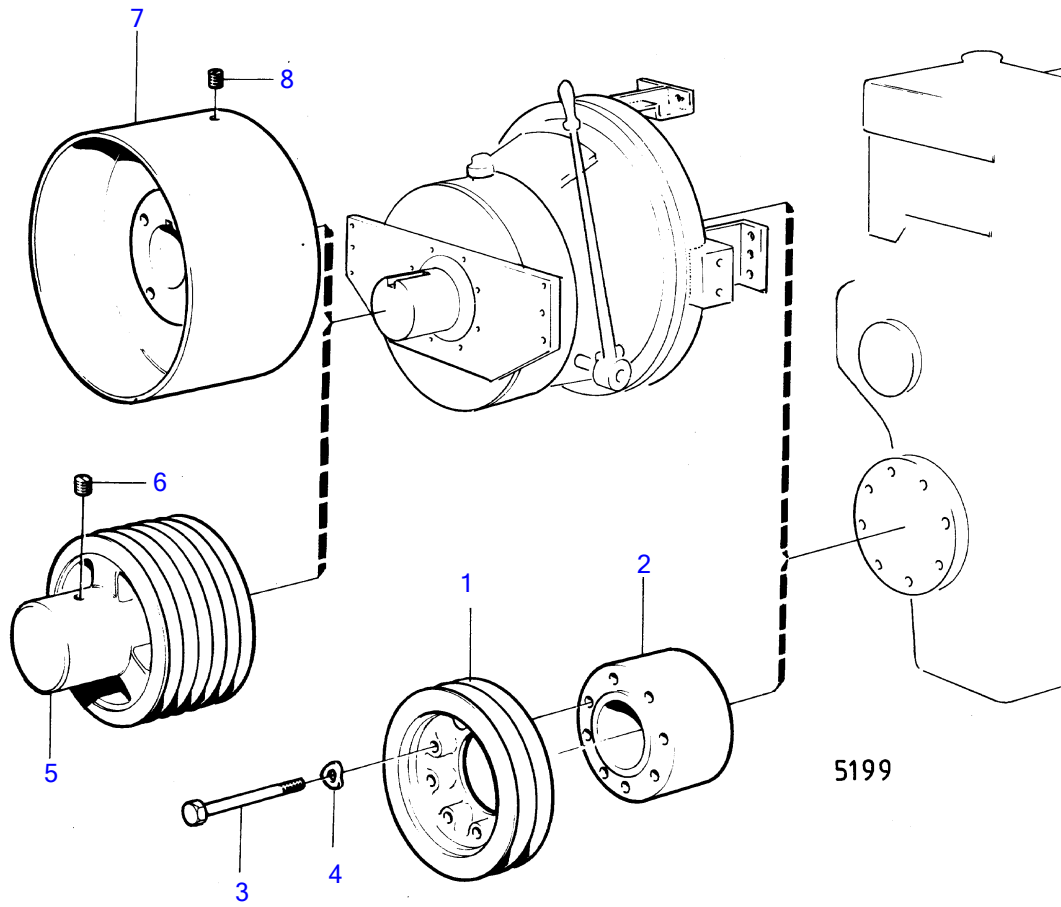

AQD70D, TAMD70D

AQD70D, TAMD70D

REF	PART NO.	QTY	DESCRIPTION	NOTES
1	(823641)	1	Pulley	Obsolete part
2	(823642)	1	Spacer ring	Obsolete part
3	959806	8	Hexagon screw	L=152mm
4	941909	8	Spring washer	
5	(803689)	1	Pulley	Obsolete part
6	(915602)	1	Screw	Obsolete part
7	(804621)	1	Pulley	D=300, Obsolete part
	(804664)	1	Pulley	D=350mm, Obsolete part
8	(915605)	1	Set screw	Obsolete part