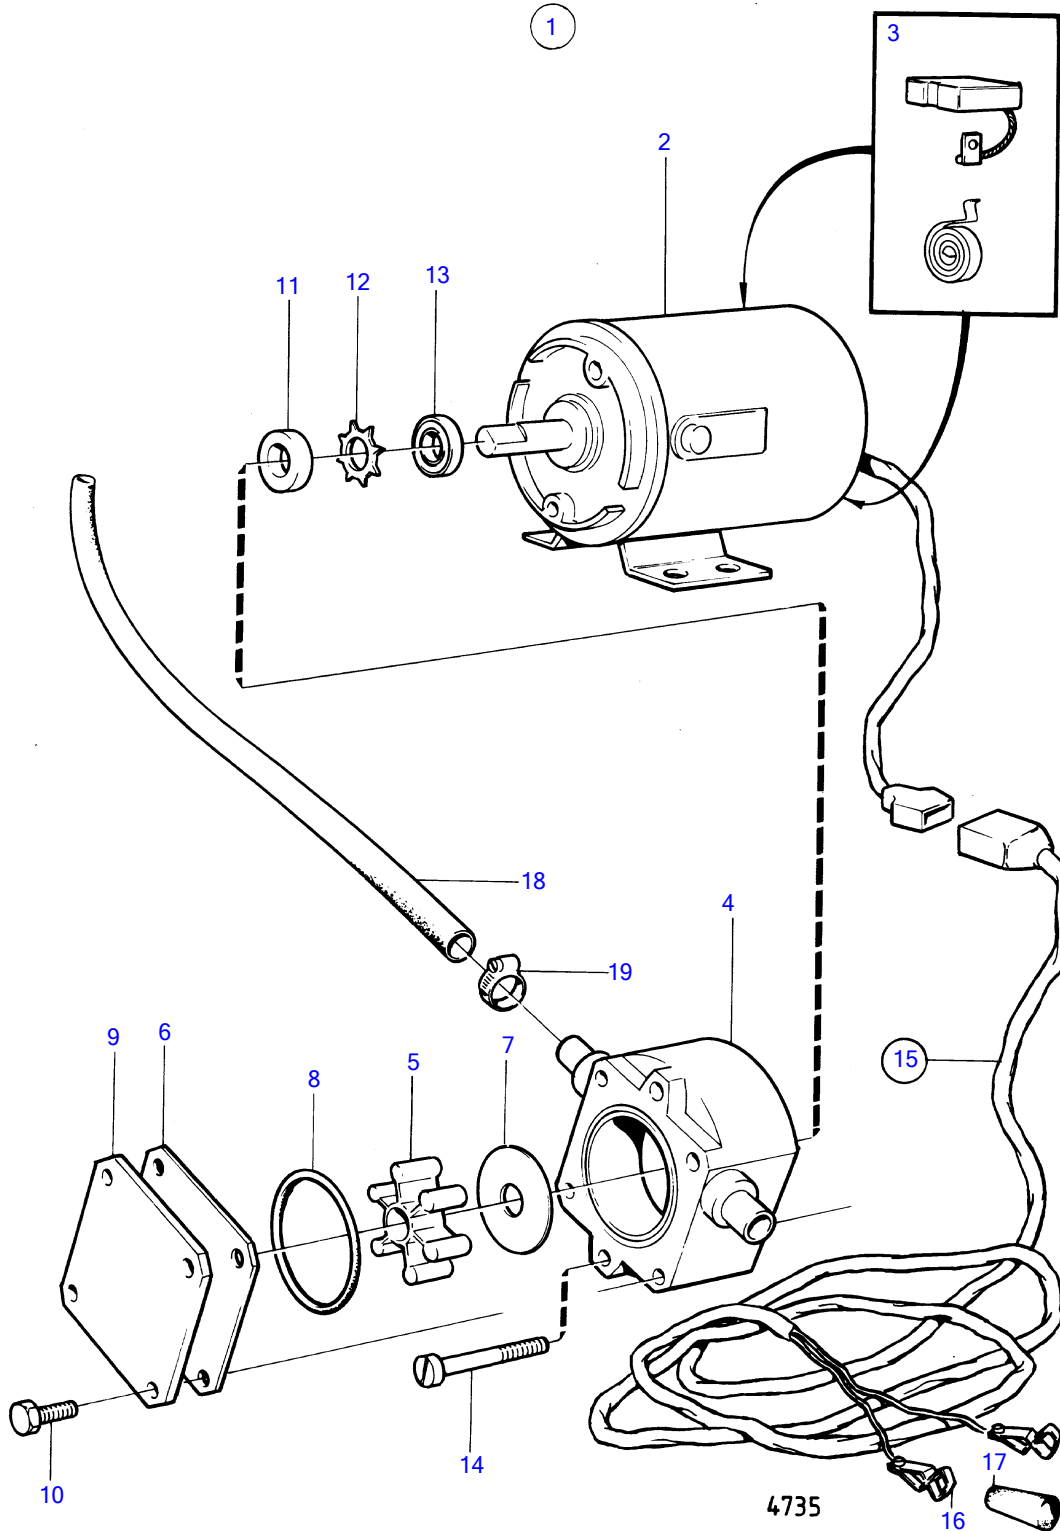

AQD70D, TAMD70D, TAMD70E

AQD70D, TAMD70D, TAMD70E

REF	PART NO.	QTY	DESCRIPTION	NOTES
1	843114	1	Oil bilge pump	12V
2		1	• el motor	12V
3	(844014)	2	• • Carbon brush set	Obsolete part
4	(844015)	1	• • Pump housing	Obsolete part
5	844022	1	• • Impeller kit	
6	844017	1	• • Wear washer	
7	844016	1	• • Wear washer	
8		1	• • o-ring	
9	844018	1	• • Cardboard tube	
10	844021	4	• • Screw	
11		1	• • seal ring	
12		1	• • lock washer	
13	844019	1	• • Deflector ring	
14	844020	2	• • Screw	
15	843113	1	• Cable trunk	
16		1	• • battery terminal	Replaced by 1ea 844280,1ea 844278, +
		1	• • battery terminal	Replaced by 1ea 844280,1ea 844279
	844280	2	• • Clip	Late type
17	(844279)	1	• • Isolation	Late type black, Obsolete part
	(844278)	1	• • Isolation	Late type red, Obsolete part
18		X	•	L=3000mm
19	943471	3	• Hose clamp	