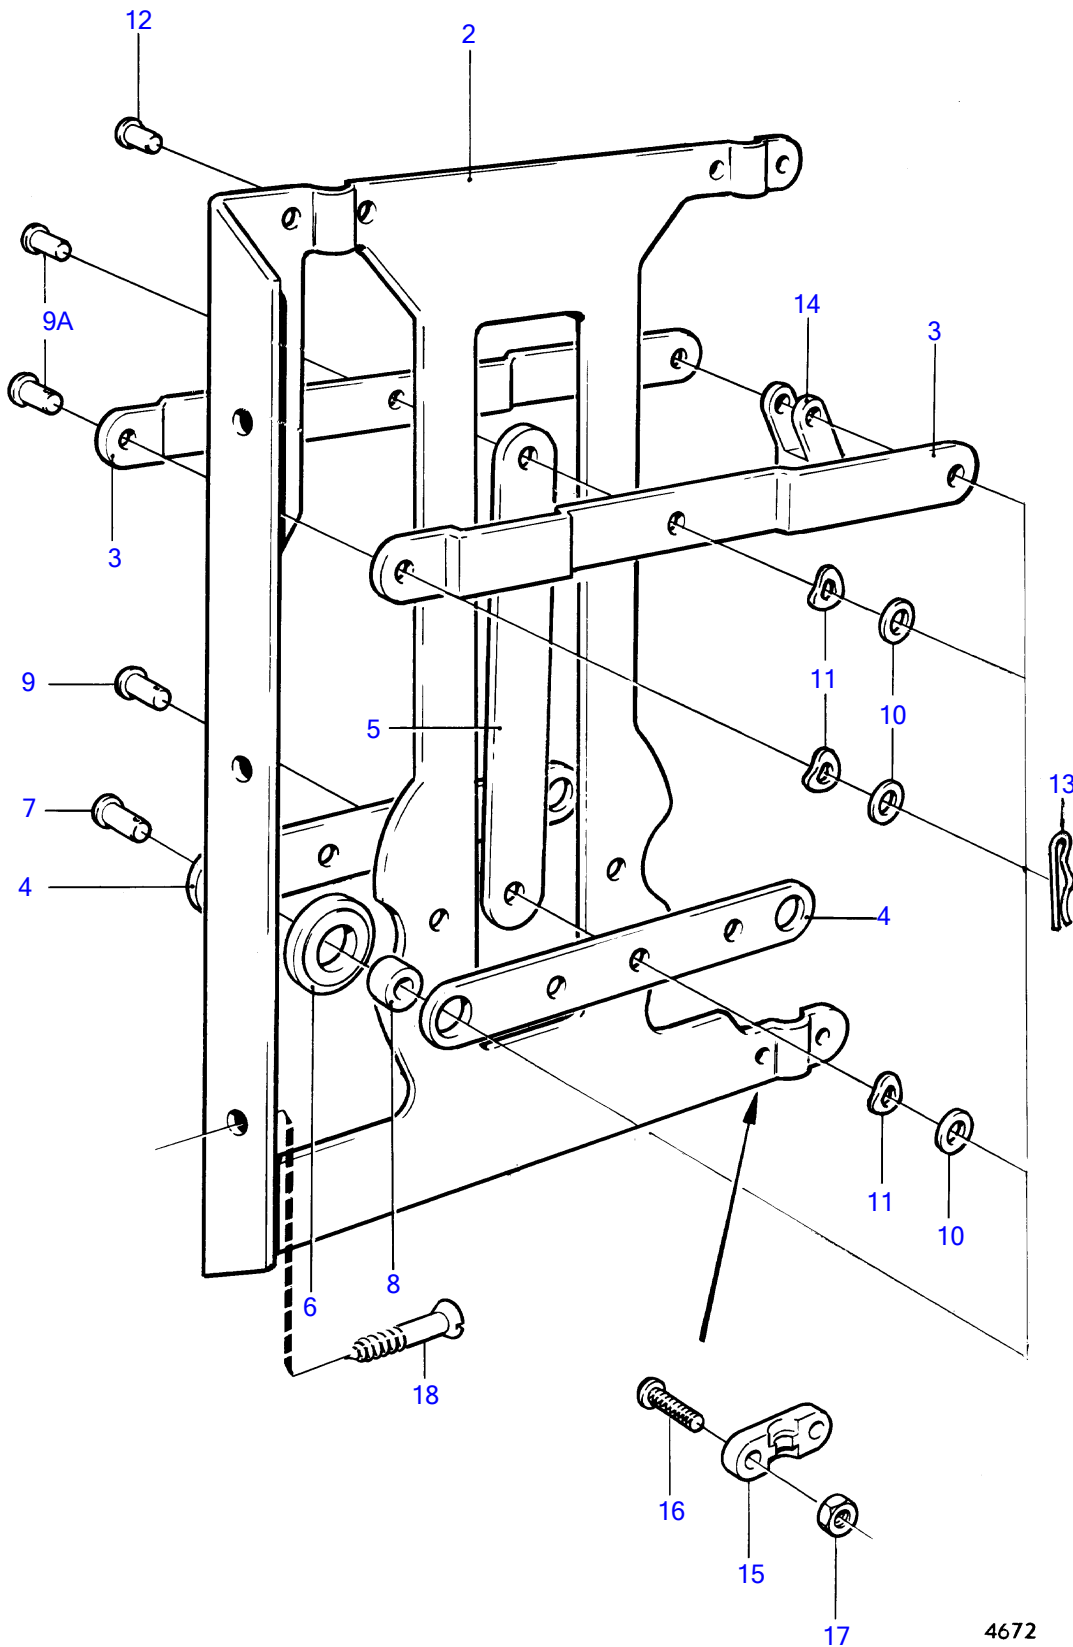

AQD70D, TAMD70D, TAMD70E

1

4672

AQD70D, TAMD70D, TAMD70E

REF	PART NO.	QTY	DESCRIPTION	NOTES
1	828164	1	Connection plate	
2		1	• housing	
3		2	• lever	
4		2	• lever	
5		1	• lever	
6	828180	2	• Roller	
7	828183	2	• Split pin	
8	828178	2	• Bushing	
9	(850358)	1	• Clevis pin	D=9mm, Obsolete part
9A	(828177)	2	• Clevis pin	D=12mm, Obsolete part
10	940191	3	• Washer	
11	(61544)	3	• Spring washer	Obsolete part
12	828182	1	• Clevis pin	
13	664822	6	• Split pin	
14	850452	3	• Fork	
15	850361	3	• Cable attachment	
16	956078	6	• Cross recessed screw	
17	955780	6	• Hexagon nut	
18	(905448)	3	• Screw	Early type, Obsolete part