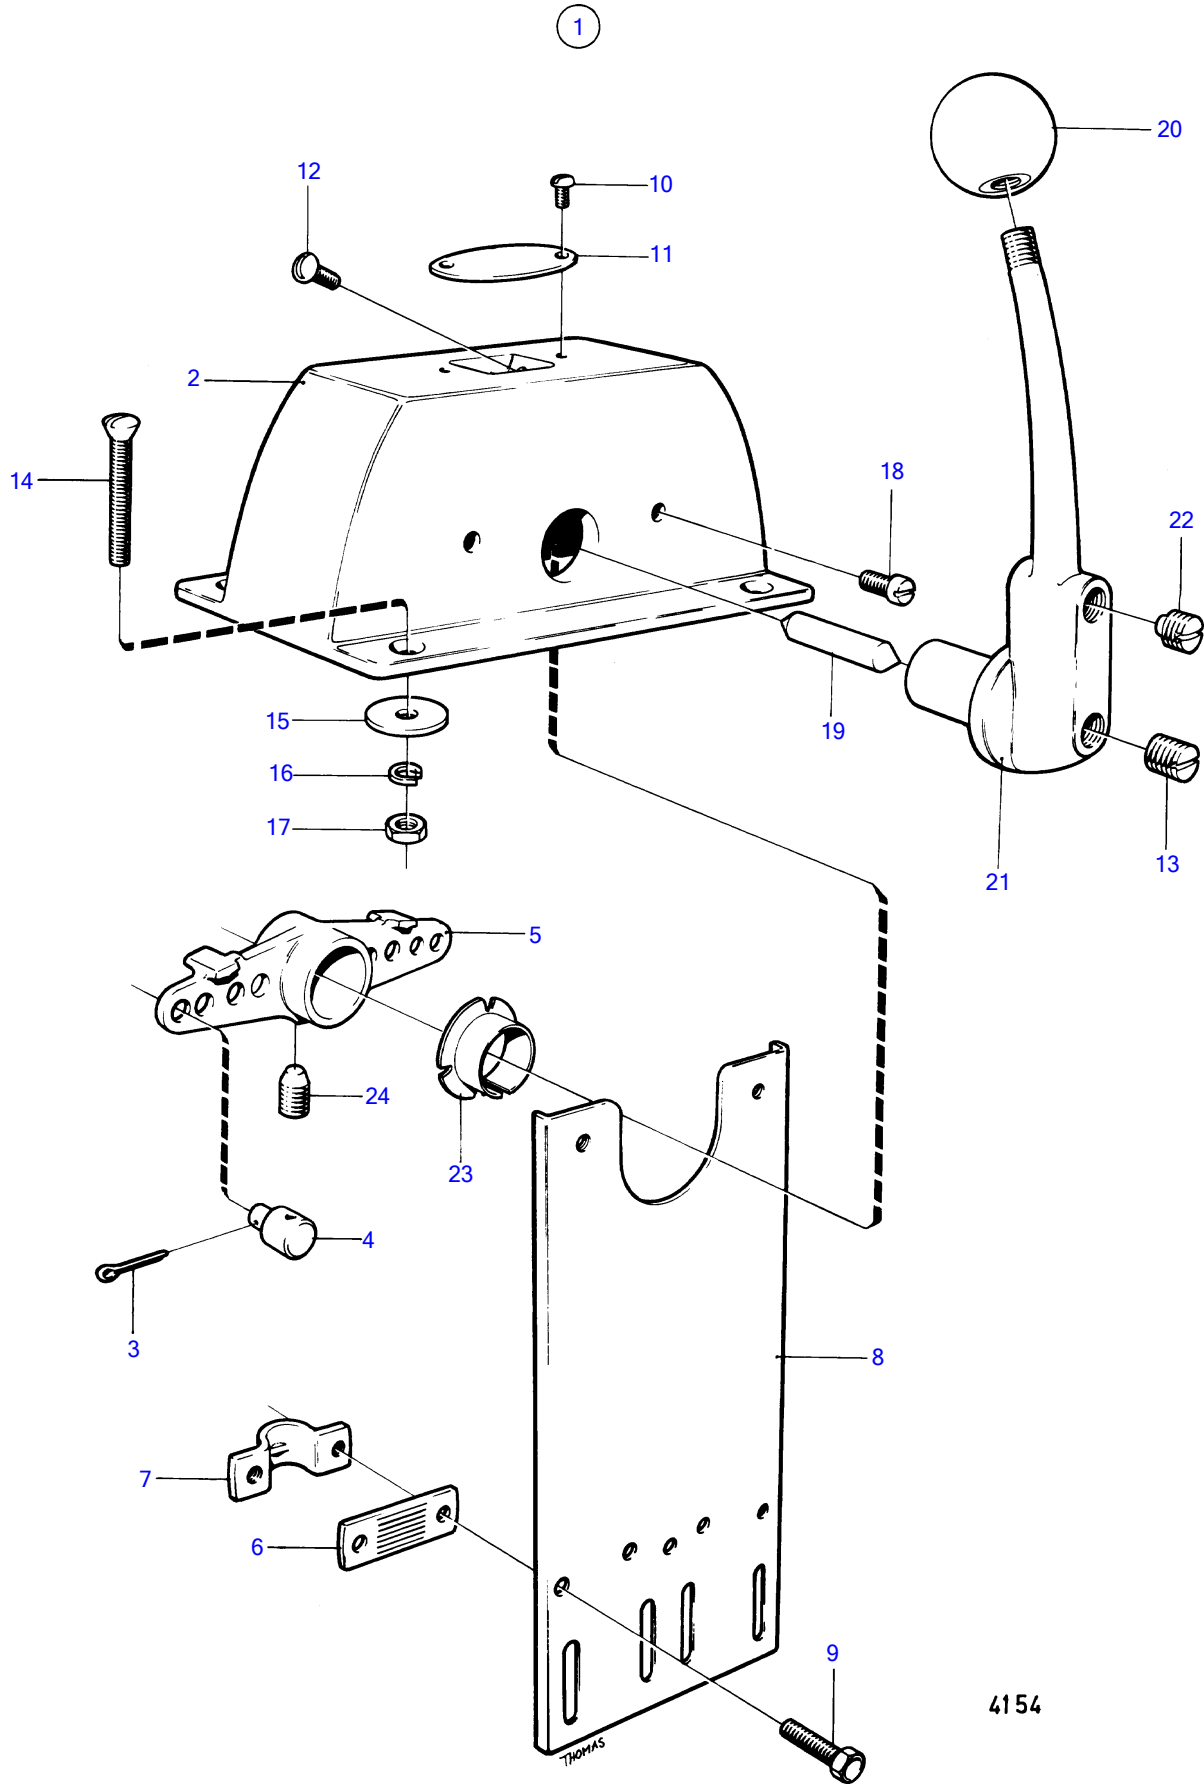

AQD70D, TAMD70D, TAMD70E

4154

AQD70D, TAMD70D, TAMD70E

REF	PART NO.	QTY	DESCRIPTION	NOTES
1	(825627)	1	Control	Obsolete part
2		1	• housing	
3	17276	1	• Split pin	
4	804312	1	• Cube	
5		1	•	
6		1	•	
7		1	•	
8		1	•	
9	192245	2	• Screw	
10	(950001)	2	• Cross recessed screw	Obsolete part
11		1	• plate	
12	192010	2	• Cross recessed screw	
13		2	•	
14	(940269)	4	• Screw	Obsolete part
15	960138	4	• Washer	
16	941905	4	• Spring washer	
17	955844	4	• Hexagon nut	
18	(940204)	2	• Cross recessed screw	Obsolete part
19		1	•	
20		1	•	
21		1	•	
22	(827756)	1	• Lock screw	Obsolete part
23		1	•	
24		1	•	