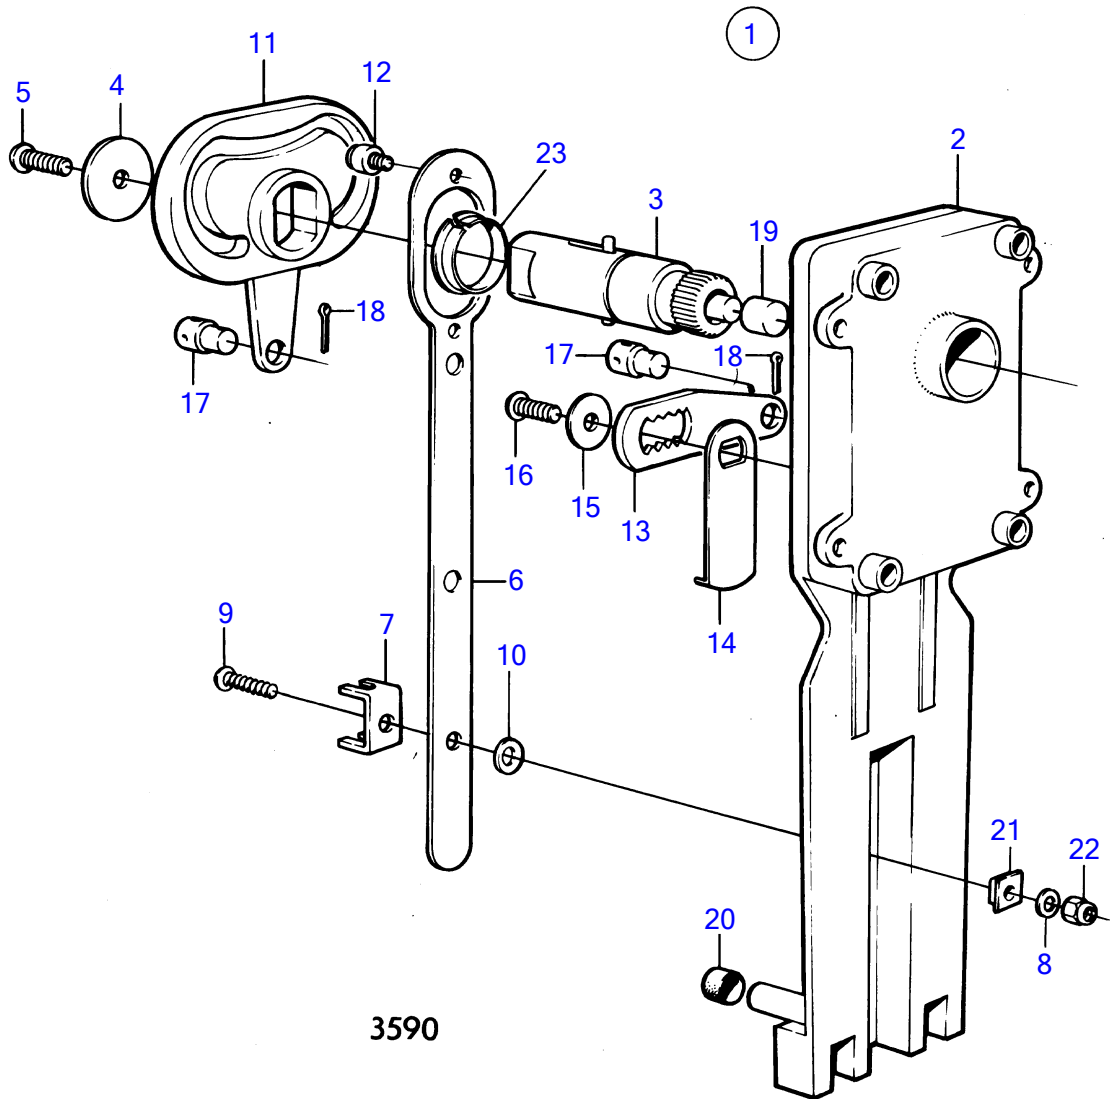

AQD70D, TAMD70D, TAMD70E

## AQD70D, TAMD70D, TAMD70E

REF	PART NO.	QTY	DESCRIPTION	NOTES
1	839469	1	Control	
2		1	• housing	
3		1	• shaft	
4	(839635)	1	• Washer	Obsolete part
5	(839637)	1	• Screw	Obsolete part
6	(839668)	1	• Link arm	Obsolete part
7	853423	1	• Retainer	
8	(839667)	1	• Washer	Obsolete part
9	839664	1	• Screw	
10		1	•	
11	(839636)	1	• Eccentric	Obsolete part
12	(851713)	1	• Spare parts kit	Obsolete part
13	(839633)	1	• Engagement lever	Obsolete part
14	(839639)	1	• Breaker arm	Obsolete part
15	(839635)	1	• Washer	Obsolete part
16	(839637)	1	• Screw	Obsolete part
17	839638	2	• Cube	
18	17253	2	• Split pin	
19	839632	1	• Button	
20	839640	1	• Vibration damper	
21	(839666)	1	• Washer	Obsolete part
22	963104	1	• Lock nut	
23	(839701)	1	• Bushing	Obsolete part