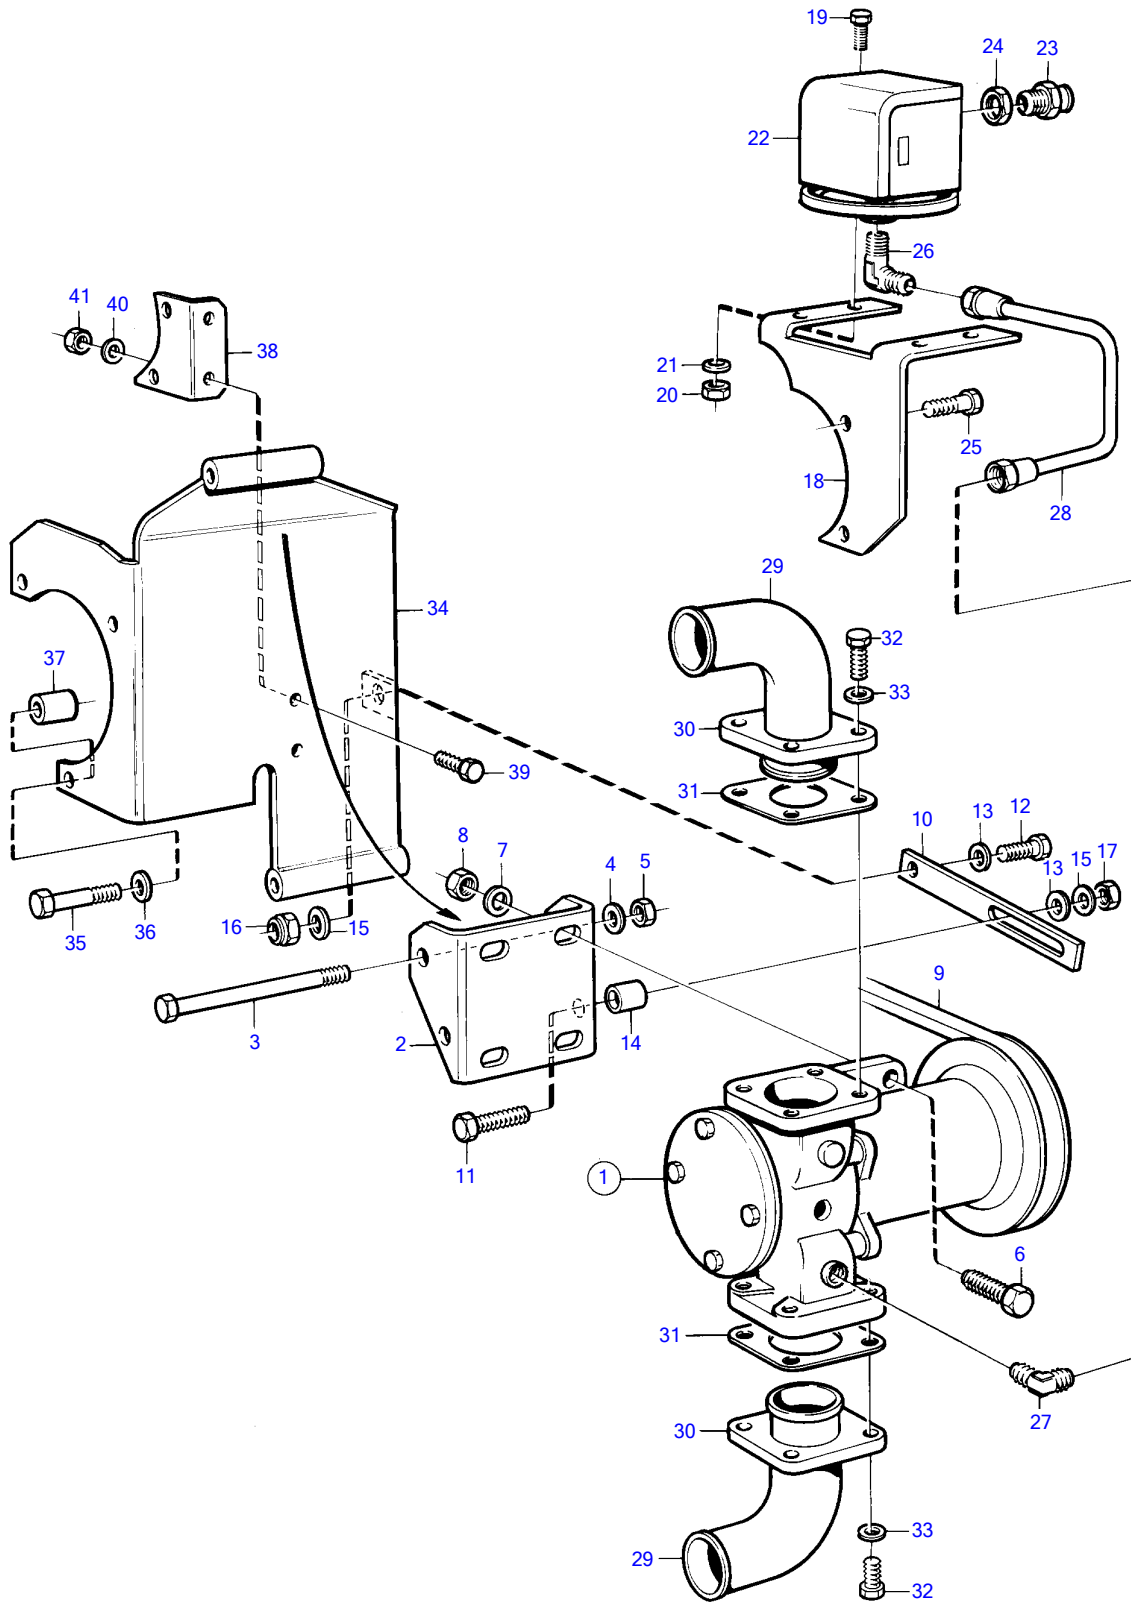

TAMD70E

TAMD70E

REF	PART NO.	QTY	DESCRIPTION	SEE SEC.	NOTES
1	846104	1	Bilge pump		1 1/4"
			.	16936	
2	(847275)	1	Bracket		Obsolete part
3	941857	1	Hexagon screw		
4	940280	1	Spring washer		
5	950356	1	Lock nut		
6	940115	4	Hexagon screw		
7	942336	4	Spring washer		
8	955827	4	Hexagon nut		
9	847476	1	V-belt		
10	(843819)	1	Tensioner		Obsolete part
11	940186	1	Hexagon screw		
12	955524	1	Hexagon screw		
13	955894	2	Washer		
14	843075	1	Spacer sleeve		
15	941907	2	Spring washer		
16	955826	1	Hexagon nut		
17	950353	1	Lock nut		
18	846218	1	Bracket		
19	(950005)	4	Cross recessed screw		Obsolete part
20	940119	4	Hexagon nut		
21	941904	4	Spring washer		
22	1144047	1	Toggle switch		
23	822327	1	Grommet		
	881192	1	Grommet		
24	880243	2	Nut		
25	955525	2	Hexagon screw		
26	944155	1	Elbow nipple		
27	954343	1	Elbow nipple		
28	846253	1	Copper tube		
29	842028	2	Hose attachment		
30	842029	2	Flange		
31	862592	2	Gasket		
32	940114	8	Hexagon screw		
33	942336	8	Spring washer		
34	(847274)	1	Bracket		Obsolete part
35	955578	3	Hexagon screw		
36	941911	3	Spring washer		
37	(910399)	1	Spacer ring		Obsolete part
38	(847276)	1	Bracket		Obsolete part
39	940135	2	Hexagon screw		
40	941907	2	Spring washer		
41	955826	2	Hexagon nut		