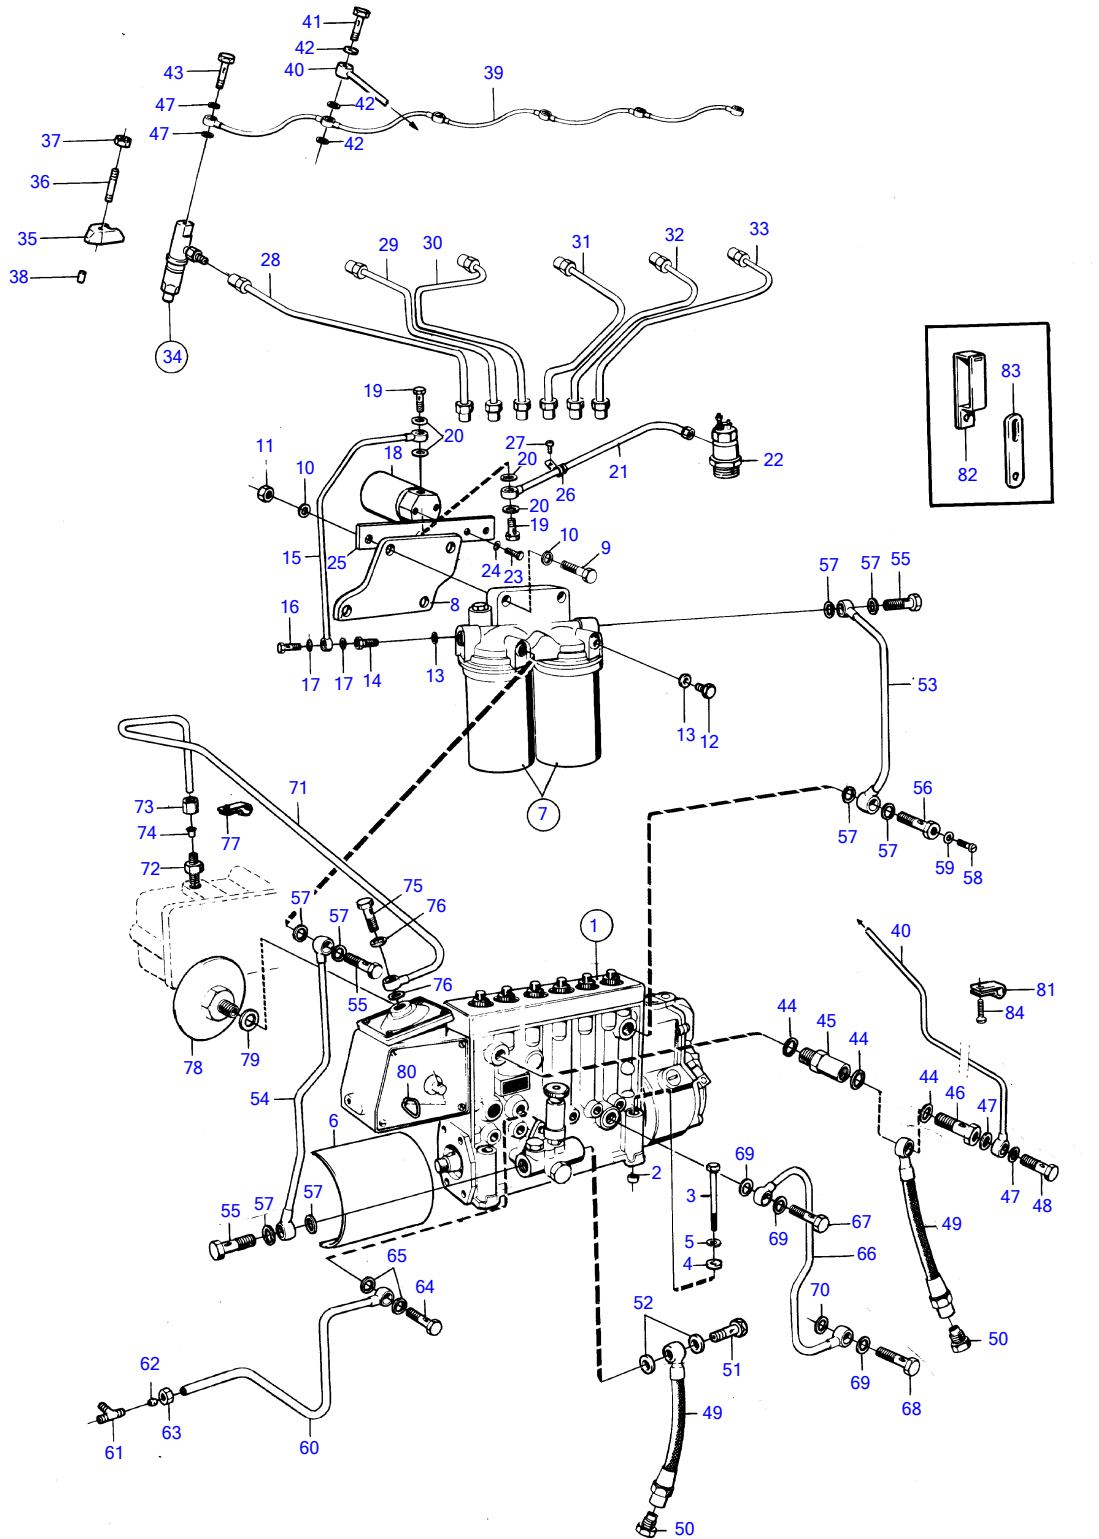

AQD70D, TAMD70D

5577

AQD70D, TAMD70D

REF	PART NO.	QTY	DESCRIPTION	SEE SEC.	NOTES
1	(837514)	1	Injection pump		Obsolete part
			.	16846	
	(845625)	1	Injection pump		Obsolete part
			.	16846	
2	417588	1	Guide sleeve		See group 2B
3	940156	4	Hexagon screw		
4	190509	4	Washer		
5	942336	4	Spring washer		
6		1	drive device for fuel injection pump	16845	
7	241672	1	Filter housing		Replaced by 1ea 471172 housing and 2ea 466987 filter.
				16841	
8	(843974)	1	Bracket		See group 2B, Obsolete part
9	955536	2	Hexagon screw		
10	942336	4	Spring washer		
11	955827	2	Hexagon nut		
12	960630	2	Plug		
13	957178	3	Gasket		
14	837322	1	Nipple		
15	(837325)	1	Fuel pipe		Obsolete part
16	74033	1	Hollow screw		
17	957171	2	Gasket		
18	837327	1	Solenoid valve		12V see group 3
	837328	1	Solenoid valve		24V see group 3
19	48634	2	Hollow screw		
20	957173	4	Gasket		
21	(843982)	1	Fuel pipe		Obsolete part
22	(842076)	1	Glow plug		12V see group 3, Obsolete part
	(842077)	1	Glow plug		24V see group 3, Obsolete part
23	956090	2	Cross recessed screw		
24	941906	2	Spring washer		
25	(837333)	1	Bracket		Obsolete part
26	952622	1	Clamp		
27	955512	1	Hexagon screw		
28	843651	1	Delivery pipe		Cyl no. 1
29	843652	1	Delivery pipe		Cyl no. 2
30	843653	1	Delivery pipe		Cyl no. 3
31	(843654)	1	Delivery pipe		Cyl no. 4, Obsolete part
32	843655	1	Delivery pipe		Cyl no. 5
33	843656	1	Delivery pipe		Cyl no. 6
34	844286	6	Injector		
			.	16840	
35	469797	6	Yoke		
36	466400	6	Stud		
37	943927	6	Hexagon nut		
38	(466401)	6	Pin		Obsolete part
39	(466896)	1	Leak-off pipe		Obsolete part
40	(843657)	1	Leak-off line		Obsolete part
41	74034	1	Hollow screw		
42	946729	3	Gasket		
43	74033	5	Hollow screw		Included in fuel injector.
44	957178	3	Gasket		
45	35096	1	Overflow valve		
46	16496	1	Hollow screw		
47	947620	12	Gasket		
48	240579	1	Screw		
49	845372	2	Fuel hose		
50	22753	2	Nipple		
51	25167	1	Hollow screw		
52	957178	2	Gasket		
53	(843649)	1	Fuel pipe		Obsolete part
54	(843648)	1	Fuel pipe		Obsolete part
55	25167	3	Hollow screw		