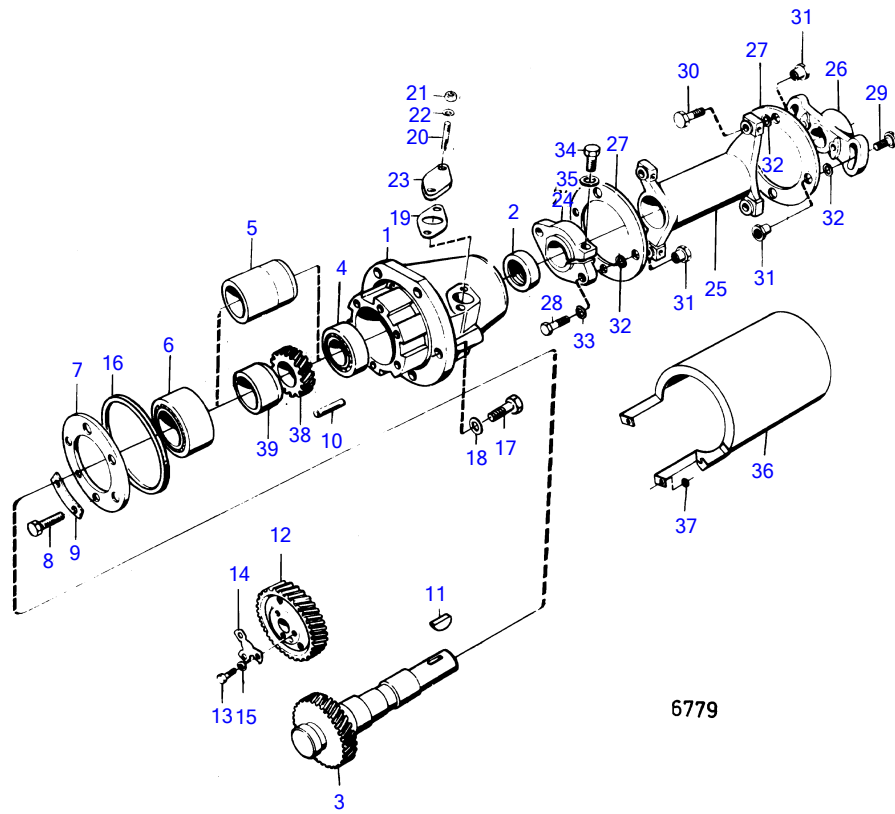

## AQD70D, TAMD70D, TAMD70E

REF	PART NO.	QTY	DESCRIPTION	NOTES
1	421074	1	Bearing housing	
2	424580	1	Sealing ring	
3	422073	1	Shaft	
4	11013	1	Ball bearing	
5	(467347)	1	Spacer sleeve	Obsolete part
6	181577	1	Ball bearing	
7	423074	1	Washer	
8	940100	6	Hexagon screw	
9	421415	3	Lock washer	
10	950586	1	Pin	
11	422329	1	Woodruff key	
12	(421079)	1	Gear	See group 2A, Obsolete part
13	102056	3	Hexagon screw	
14	467052	1	Lock washer	
15	467055	3	Washer	
16	423123	1	Sealing ring	
17	955525	4	Hexagon screw	L=25mm
	955527	1	Hexagon screw	L=57mm
18	941907	5	Spring washer	
19	422130	1	Gasket	
20	953224	2	Stud	
21	955825	2	Hexagon nut	
22	941906	2	Spring washer	
23	422643	1	Cover	
24	424130	1	Companion flange	
25	421188	1	Intermediate section	
26	422461	1	Companion flange	
27	417512	6	Dog clutch disc	
28	(955675)	2	Hexagon screw	Obsolete part
29	422469	2	Hexagon screw	
30	955676	4	Hexagon screw	
31	422187	8	Nut	
32	417514	8	Washer	
33	940097	2	Washer	
34	940160	1	Hexagon screw	
35	955896	1	Washer	
36	(822876)	1	Pump coupling guard	Obsolete part
37	955894	1	Washer	
38	469364	1	Gear	TAMD70E
39	469363	1	Stop ring	TAMD70E