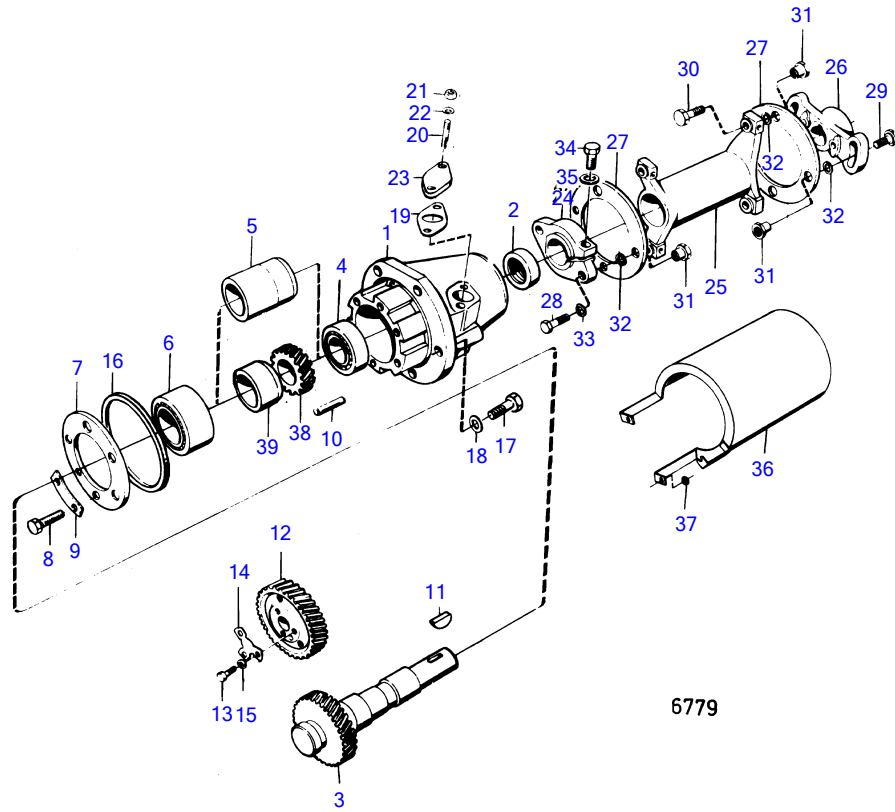

AQD70D, TAMD70D, TAMD70E

AQD70D, TAMD70D, TAMD70E

REF	PART NO.	QTY	DESCRIPTION	NOTES
1	421074	1	Bearing housing	
2	424580	1	Sealing ring	
3	422073	1	Shaft	
4	11013	1	Ball bearing	
5	(467347)	1	Spacer sleeve	Obsolete part
6	181577	1	Ball bearing	
7	423074	1	Washer	
8	940100	6	Hexagon screw	
9	421415	3	Lock washer	
10	950586	1	Pin	
11	422329	1	Woodruff key	
12	(421079)	1	Gear	See group 2A, Obsolete part
13	102056	3	Hexagon screw	
14	467052	1	Lock washer	
15	467055	3	Washer	
16	423123	1	Sealing ring	
17	955525	4	Hexagon screw	L=25mm
	955527	1	Hexagon screw	L=57mm
18	941907	5	Spring washer	
19	422130	1	Gasket	
20	953224	2	Stud	
21	955825	2	Hexagon nut	
22	941906	2	Spring washer	
23	422643	1	Cover	
24	424130	1	Companion flange	
25	421188	1	Intermediate section	
26	422461	1	Companion flange	
27	417512	6	Dog clutch disc	
28	(955675)	2	Hexagon screw	Obsolete part
29	422469	2	Hexagon screw	
30	955676	4	Hexagon screw	
31	422187	8	Nut	
32	417514	8	Washer	
33	940097	2	Washer	
34	940160	1	Hexagon screw	
35	955896	1	Washer	
36	(822876)	1	Pump coupling guard	Obsolete part
37	955894	1	Washer	
38	469364	1	Gear	TAMD70E
39	469363	1	Stop ring	TAMD70E