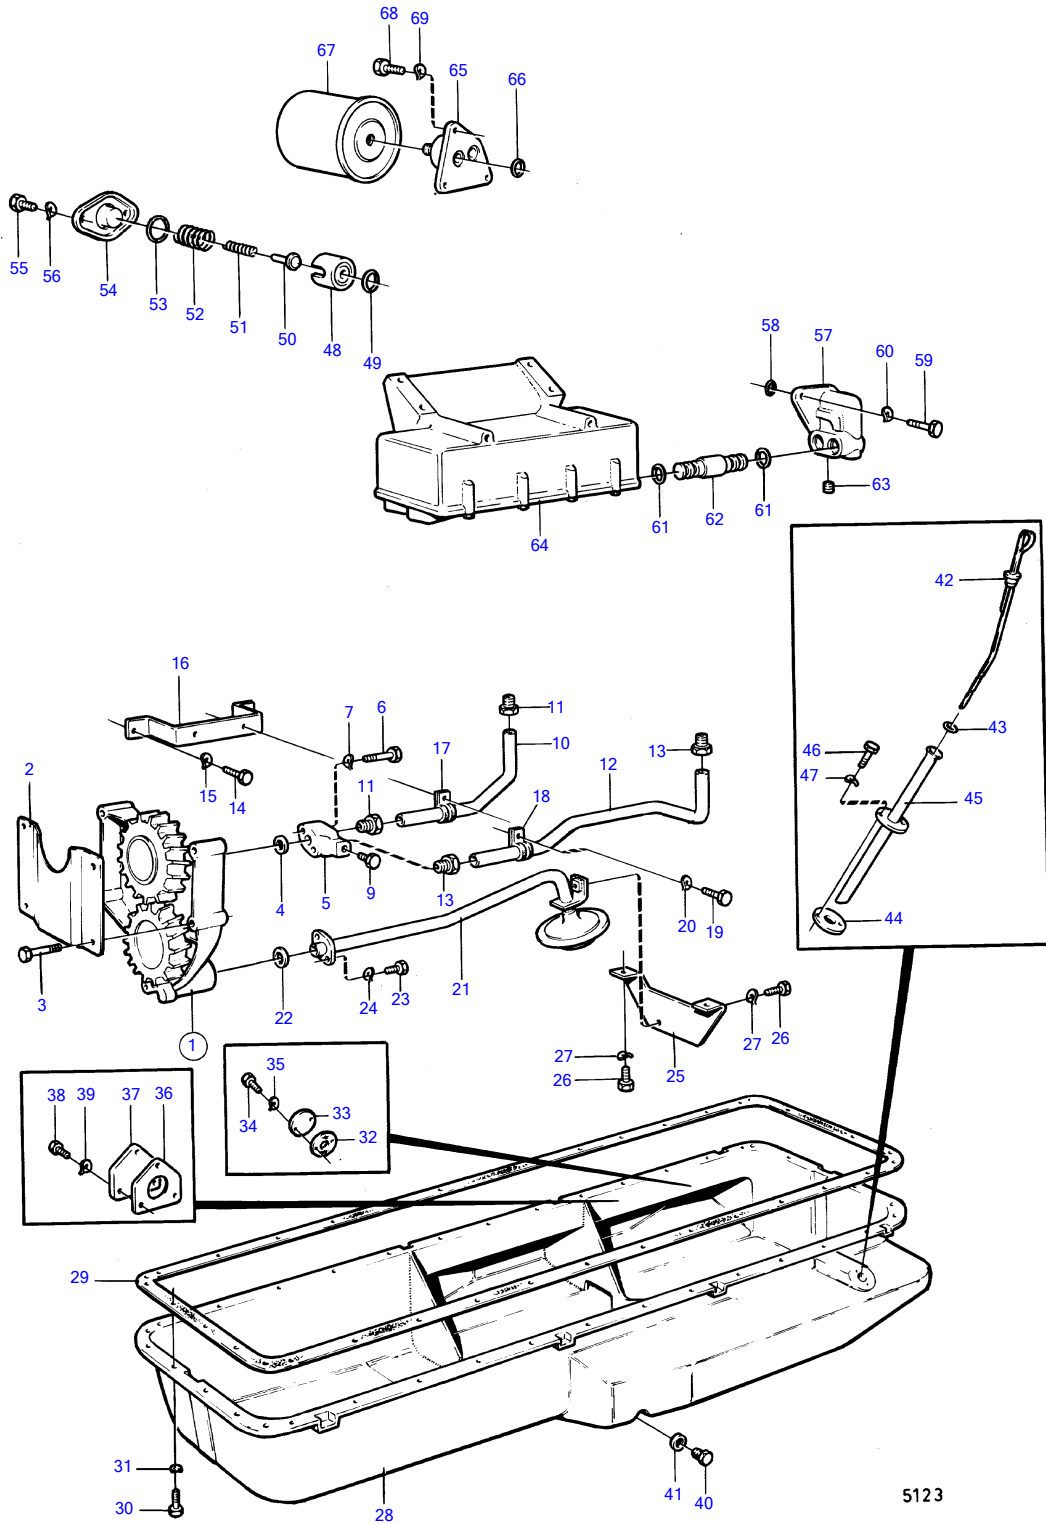

AQD70D, TAMD70D

5123

AQD70D, TAMD70D

REF	PART NO.	QTY	DESCRIPTION	SEE SEC.	NOTES
1	466530	1	Oil pump		
			.	16800	
2	(421404)	1	Baffle		Obsolete part
3	955538	4	Hexagon screw		
4	925060	1	O-ring		
5	(466880)	1	Flange		Obsolete part
6	959794	2	Hexagon screw		
7	941907	2	Spring washer		
8					
9	925076	1	O-ring		
10	(466882)	1	Tube		Obsolete part
11	(466906)	2	Fitting		Obsolete part
12	(844273)	1	Delivery pipe		Obsolete part
13	(466905)	2	Fitting		Obsolete part
14	955523	2	Hexagon screw		
15	941907	2	Spring washer		
16	(843666)	1	Bracket		Obsolete part
17	949747	1	Clamp		
18	949746	1	Clamp		
19	955523	2	Hexagon screw		
20	941907	2	Spring washer		
21	(843558)	1	Suction pipe		Obsolete part
22	949658	1	O-ring		
23	955531	2	Hexagon screw		
24	941907	2	Spring washer		
25	(843559)	1	Bracket		Obsolete part
26	955523	3	Hexagon screw		
27	941907	3	Spring washer		
28	(843560)	1	Oil sump		Obsolete part
29	424601	1	Gasket		
30	955525	36	Hexagon screw		
31	941907	36	Spring washer		
32	837964	1	Gasket		
33	842006	1	Flange		
34	940094	2	Hexagon screw		
35	941906	2	Spring washer		
36	842928	1	Gasket		
37	(842927)	1	Seal flange		Obsolete part
38	955525	3	Hexagon screw		
39	941907	3	Spring washer		
40	192538	1	Magnetic plug		
41	957185	1	Gasket		
42	(842007)	1	Oil dipstick		Obsolete part
43	955982	1	O-ring		
44	837964	1	Gasket		
45	(843572)	1	Tube		Obsolete part
46	940094	2	Hexagon screw		
47	941906	2	Spring washer		
48	469468	1	Valve seat		
49	469846	1	Sealing ring		
50	471085	1	Valve cone		
51	466445	1	Spring		
52	470291	1	Compression spring		
53	949658	1	O-ring		
54	469465	1	Cover		
55	955512	2	Hexagon screw		
56	941906	2	Spring washer		
57	(466751)	1	Housing		Obsolete part
58	949656	2	O-ring		
59	940115	2	Hexagon screw		
60	942336	2	Spring washer		
61	471387	2	Sealing ring		See group 2B
62	(471386)	2	Tube		Obsolete part