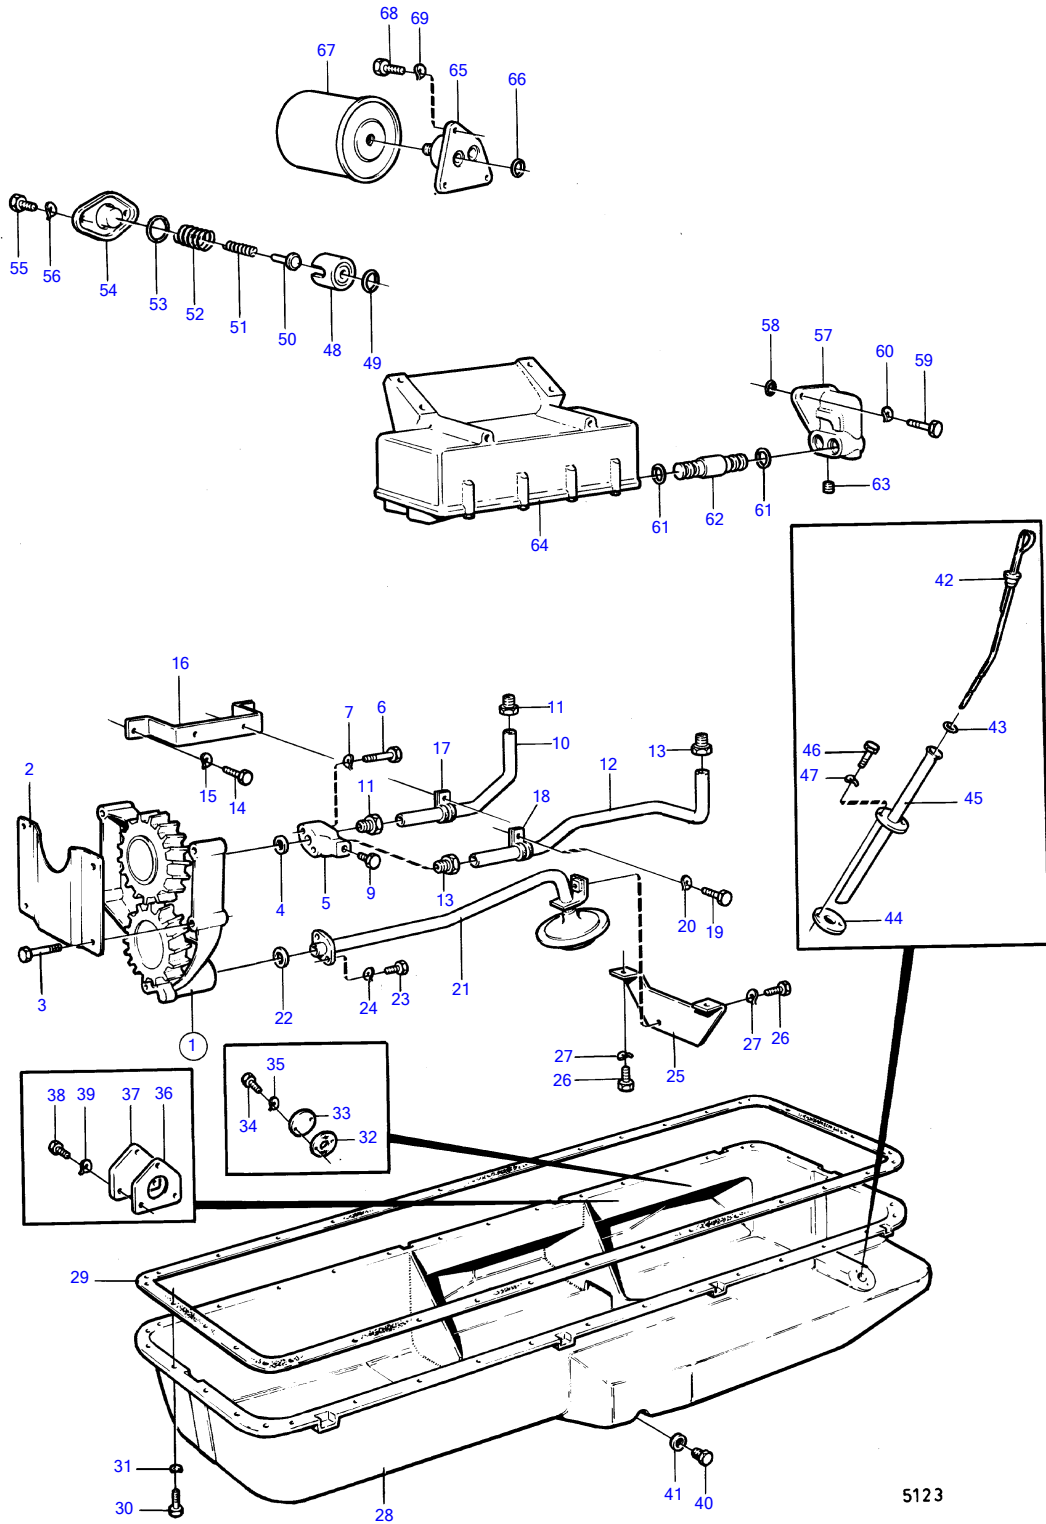

AQD70D, TAMD70D

5123

AQD70D, TAM70D

REF	PART NO.	QTY	DESCRIPTION	SEE SEC.	NOTES
1	466530	1	Oil pump		
			.	16800	
2	(421404)	1	Baffle		Obsolete part
3	955538	4	Hexagon screw		
4	925060	1	O-ring		
5	(466880)	1	Flange		Obsolete part
6	959794	2	Hexagon screw		
7	941907	2	Spring washer		
8					
9	925076	1	O-ring		
10	(466882)	1	Tube		Obsolete part
11	(466906)	2	Fitting		Obsolete part
12	(844273)	1	Delivery pipe		Obsolete part
13	(466905)	2	Fitting		Obsolete part
14	955523	2	Hexagon screw		
15	941907	2	Spring washer		
16	(843666)	1	Bracket		Obsolete part
17	949747	1	Clamp		
18	949746	1	Clamp		
19	955523	2	Hexagon screw		
20	941907	2	Spring washer		
21	(843558)	1	Suction pipe		Obsolete part
22	949658	1	O-ring		
23	955531	2	Hexagon screw		
24	941907	2	Spring washer		
25	(843559)	1	Bracket		Obsolete part
26	955523	3	Hexagon screw		
27	941907	3	Spring washer		
28	(843560)	1	Oil sump		Obsolete part
29	424601	1	Gasket		
30	955525	36	Hexagon screw		
31	941907	36	Spring washer		
32	837964	1	Gasket		
33	842006	1	Flange		
34	940094	2	Hexagon screw		
35	941906	2	Spring washer		
36	842928	1	Gasket		
37	(842927)	1	Seal flange		Obsolete part
38	955525	3	Hexagon screw		
39	941907	3	Spring washer		
40	192538	1	Magnetic plug		
41	957185	1	Gasket		
42	(842007)	1	Oil dipstick		Obsolete part
43	955982	1	O-ring		
44	837964	1	Gasket		
45	(843572)	1	Tube		Obsolete part
46	940094	2	Hexagon screw		
47	941906	2	Spring washer		
48	469468	1	Valve seat		
49	469846	1	Sealing ring		
50	471085	1	Valve cone		
51	466445	1	Spring		
52	470291	1	Compression spring		
53	949658	1	O-ring		
54	469465	1	Cover		
55	955512	2	Hexagon screw		
56	941906	2	Spring washer		
57	(466751)	1	Housing		Obsolete part
58	949656	2	O-ring		
59	940115	2	Hexagon screw		
60	942336	2	Spring washer		
61	471387	2	Sealing ring		See group 2B
62	(471386)	2	Tube		Obsolete part