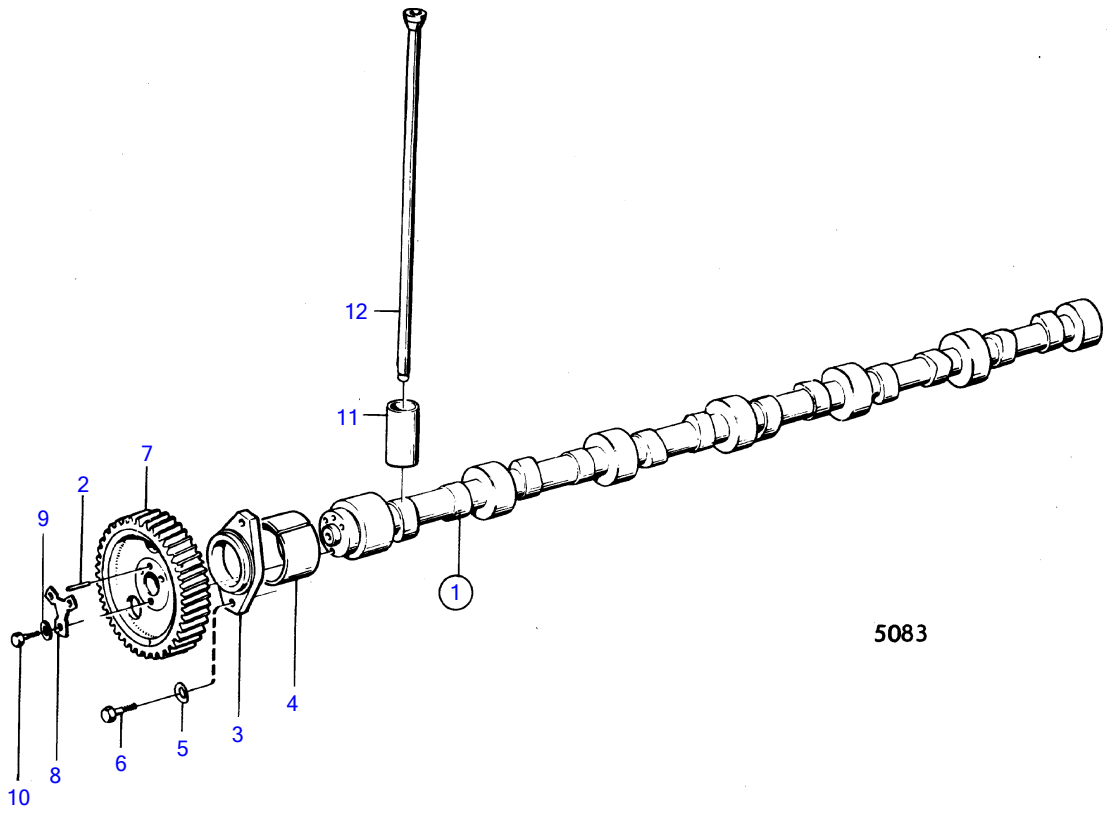

AQD70D, TAMD70D, TAMD70E

AQD70D, TAMD70D, TAMD70E

REF	PART NO.	QTY	DESCRIPTION	SEE SEC.	NOTES
1	466259	1	Camshaft		
2	950588	1	• Pin		
3	469324	1	Flange		
4		7	bushing		Incl.in cylinderblock.
5	942336	2	Spring washer		
6	940115	2	Hexagon screw		
7	(421079)	1	Gear	16795	Obsolete part
8	467052	1	Lock washer	16795	
9	467055	3	Washer	16795	
10	940128	3	Hexagon screw	16795	
11	421067	12	Valve tappet		
12	421385	12	Push rod		