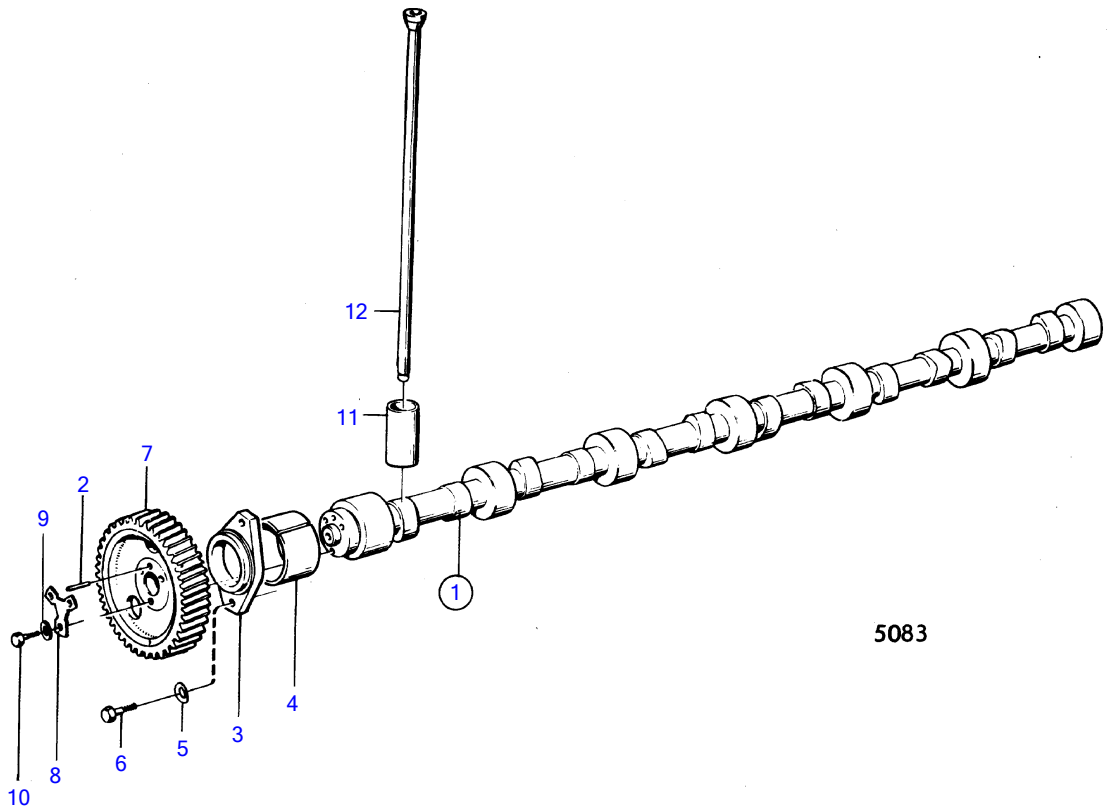

AQD70D, TAMD70D, TAMD70E

AQD70D, TAMD70D, TAMD70E

REF	PART NO.	QTY	DESCRIPTION	SEE SEC.	NOTES
1	466259	1	Camshaft		
2	950588	1	• Pin		
3	469324	1	Flange		
4		7	bushing		Incl.in cylinderblock.
5	942336	2	Spring washer		
6	940115	2	Hexagon screw		
7	(421079)	1	Gear	16795	Obsolete part
8	467052	1	Lock washer	16795	
9	467055	3	Washer	16795	
10	940128	3	Hexagon screw	16795	
11	421067	12	Valve tappet		
12	421385	12	Push rod		