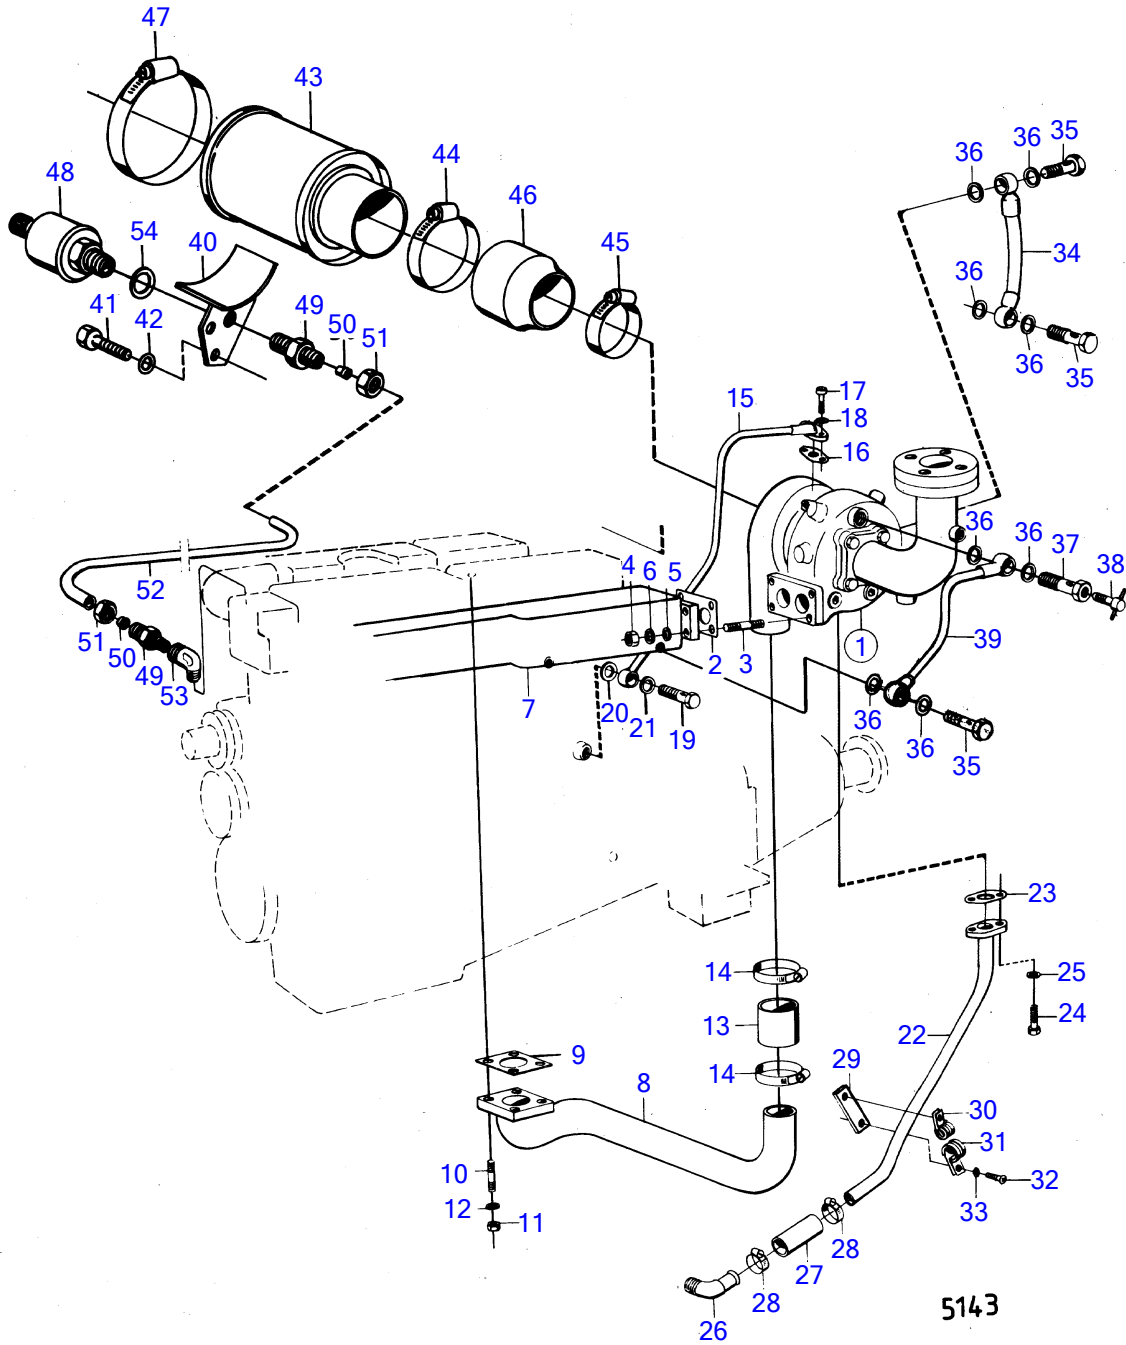

AQD70D, TAMD70D

AQD70D, TAMD70D

REF	PART NO.	QTY	DESCRIPTION	SEE SEC.	NOTES
1		1	Turbocharger		
	3802014	1	Turbocharger, exch, exch		
			.	16820	
2	421324	1	Gasket		
3	924079	4	Stud		
4	940183	4	Hexagon nut		
5	955985	4	O-ring		
6	942336	4	Spring washer		
7	(875706)	1	Exhaust pipe, exhaust manifold connection pipe	16824	Obsolete part
8	(837511)	1	Connection pipe		Obsolete part
9	824310	1	Gasket	16822	
10	(953465)	4	Stud		Obsolete part
11	955826	4	Hexagon nut		
12	941907	4	Spring washer		
13	466327	1	Hose		
14	943479	2	Hose clamp		
15	(837415)	1	Oil feed pipe		Obsolete part
16	420641	1	Gasket		
17	955297	1	Hexagon screw		L=25mm
	940142	1	Hexagon screw		L=30mm
18	941907	2	Spring washer		
19	942007	2	Hollow screw		
20	957178	1	Gasket		
21	957181	1	Gasket		
22	(843388)	1	Oil return pipe		Obsolete part
23	842986	1	Gasket		
24	955297	2	Hexagon screw		
25	941907	2	Spring washer		
26	468629	1	Elbow nipple		
27	192358	X	Hose		L=60mm
28	943473	2	Hose clamp		
29	(836262)	1	Bracket		Obsolete part
30	952625	1	Clamp		
31	952631	1	Clamp		
32	950044	2	Cross recessed screw		
33	941906	2	Spring washer		
34	843976	1	Hose		
35	191157	3	Hollow screw		
36	957185	8	Gasket		
37	191158	1	Hollow screw		
38	82745	1	Shut-off cock		
39	843977	1	Coolant pipe		
40	(843664)	1	Bracket		Obsolete part
41	955559	2	Hexagon screw		
42	940280	2	Spring washer		
43	842280	1	Air filter		
44	943484	1	Hose clamp		
45	943481	1	Hose clamp		
46	842281	1	Hose		
47	942921	1	Hose clamp		
48	837782	1	Pressure sensor		See group 3
49	954379	1	Nipple		
50	954365	2	Fitting		
51	954357	2	Fitting nut		
52	(837960)	1	Tube		Obsolete part
53	954386	1	Elbow nipple		
54	957181	1	Gasket		