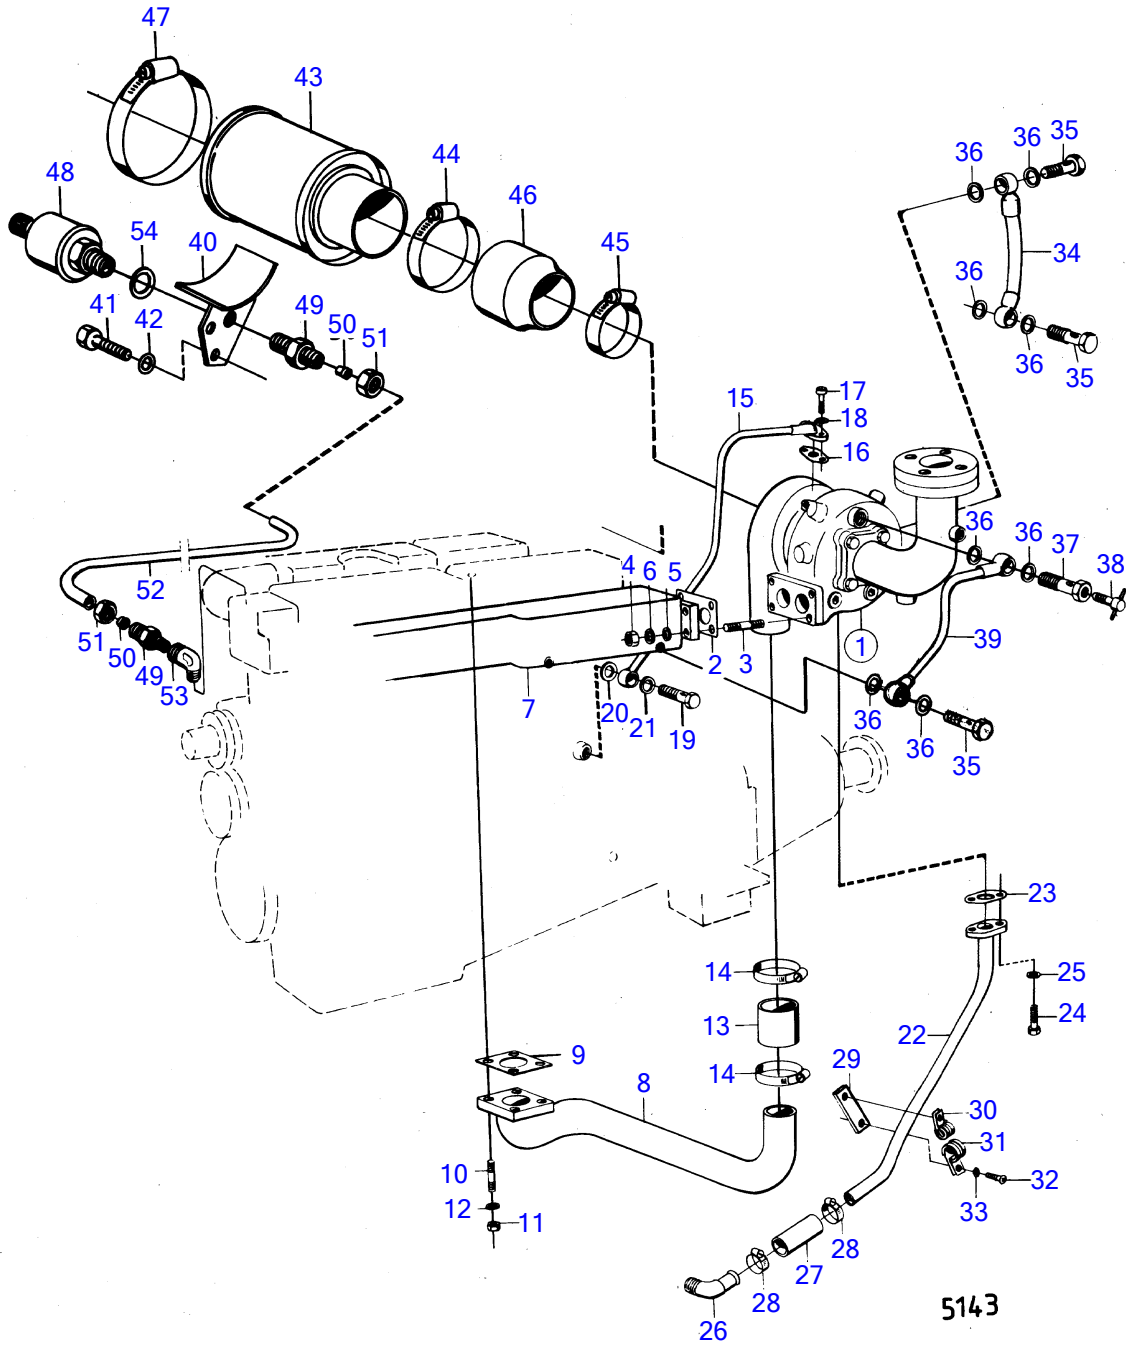

AQD70D, TAMD70D

## AQD70D, TAM70D

REF	PART NO.	QTY	DESCRIPTION	SEE SEC.	NOTES
1		1	Turbocharger		
	3802014	1	Turbocharger, exch, exch		
			.	16820	
2	421324	1	Gasket		
3	924079	4	Stud		
4	940183	4	Hexagon nut		
5	955985	4	O-ring		
6	942336	4	Spring washer		
7	(875706)	1	Exhaust pipe, exhaust manifold connection pipe	16824	Obsolete part
8	(837511)	1	Connection pipe		Obsolete part
9	824310	1	Gasket	16822	
10	(953465)	4	Stud		Obsolete part
11	955826	4	Hexagon nut		
12	941907	4	Spring washer		
13	466327	1	Hose		
14	943479	2	Hose clamp		
15	(837415)	1	Oil feed pipe		Obsolete part
16	420641	1	Gasket		
17	955297	1	Hexagon screw		L=25mm
	940142	1	Hexagon screw		L=30mm
18	941907	2	Spring washer		
19	942007	2	Hollow screw		
20	957178	1	Gasket		
21	957181	1	Gasket		
22	(843388)	1	Oil return pipe		Obsolete part
23	842986	1	Gasket		
24	955297	2	Hexagon screw		
25	941907	2	Spring washer		
26	468629	1	Elbow nipple		
27	192358	X	Hose		L=60mm
28	943473	2	Hose clamp		
29	(836262)	1	Bracket		Obsolete part
30	952625	1	Clamp		
31	952631	1	Clamp		
32	950044	2	Cross recessed screw		
33	941906	2	Spring washer		
34	843976	1	Hose		
35	191157	3	Hollow screw		
36	957185	8	Gasket		
37	191158	1	Hollow screw		
38	82745	1	Shut-off cock		
39	843977	1	Coolant pipe		
40	(843664)	1	Bracket		Obsolete part
41	955559	2	Hexagon screw		
42	940280	2	Spring washer		
43	842280	1	Air filter		
44	943484	1	Hose clamp		
45	943481	1	Hose clamp		
46	842281	1	Hose		
47	942921	1	Hose clamp		
48	837782	1	Pressure sensor		See group 3
49	954379	1	Nipple		
50	954365	2	Fitting		
51	954357	2	Fitting nut		
52	(837960)	1	Tube		Obsolete part
53	954386	1	Elbow nipple		
54	957181	1	Gasket		