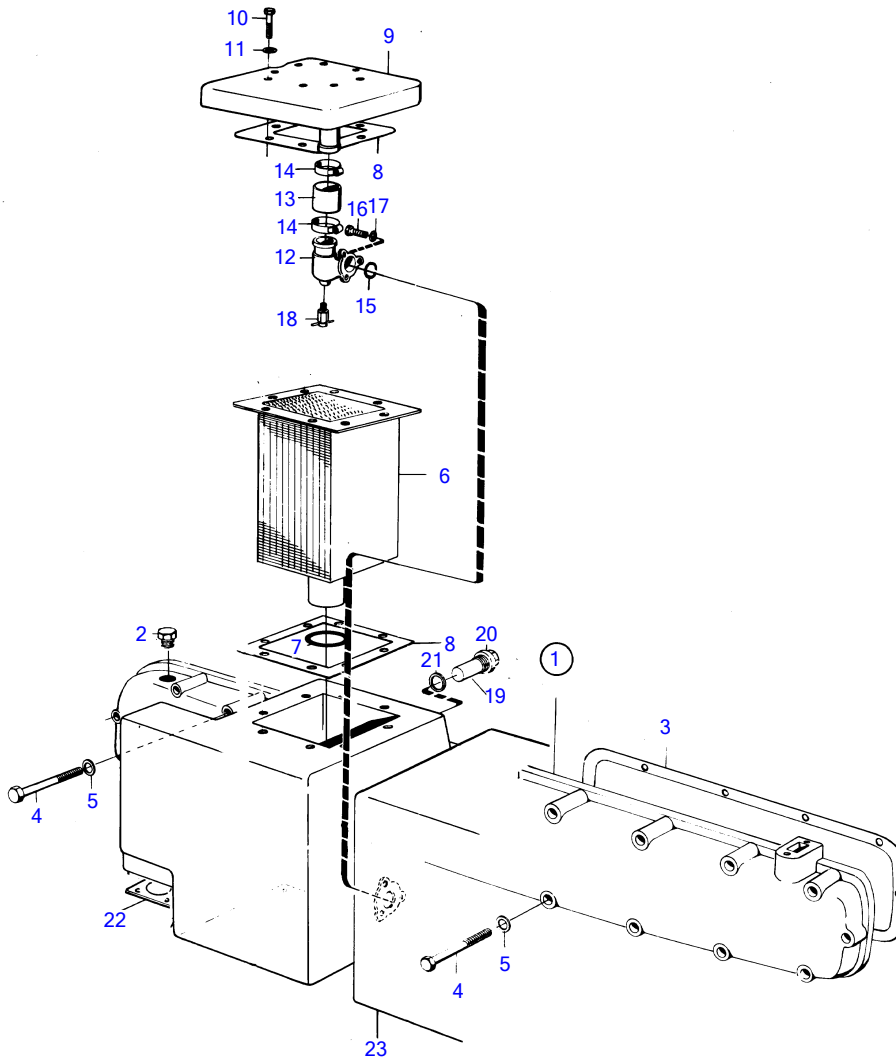

TAMD70E

6777

TAMD70E

REF	PART NO.	QTY	DESCRIPTION	SEE SEC.	NOTES
1	(837250)	1	Inlet pipe		Obsolete part
2	191026	1	• Plug		
3	421071	2	Gasket		
4	955530	2	Hexagon screw		L=83mm
	940136	14	Hexagon screw		L=64mm
	955525	2	Hexagon screw		L=25mm
5	941907	18	Spring washer		
6	824140	1	Insert		
7	925064	1	O-ring		
8	824301	2	Gasket		
9	837027	1	Cover		
10	955527	8	Hexagon screw		
11	941907	8	Spring washer		
12	837025	1	Connector		
13	858471	X	Hose		L=110mm
14	943477	2	Hose clamp		
15	925091	1	O-ring		
16	955525	3	Hexagon screw		
17	941907	3	Spring washer		
18	82745	1	Shut-off cock		
19	823661	1	Zinc anode		
20	823662	1	Plug		
21	836169	1	Gasket		
22	824310	1	Gasket	16819	
23		1	heat exchanger	16832	