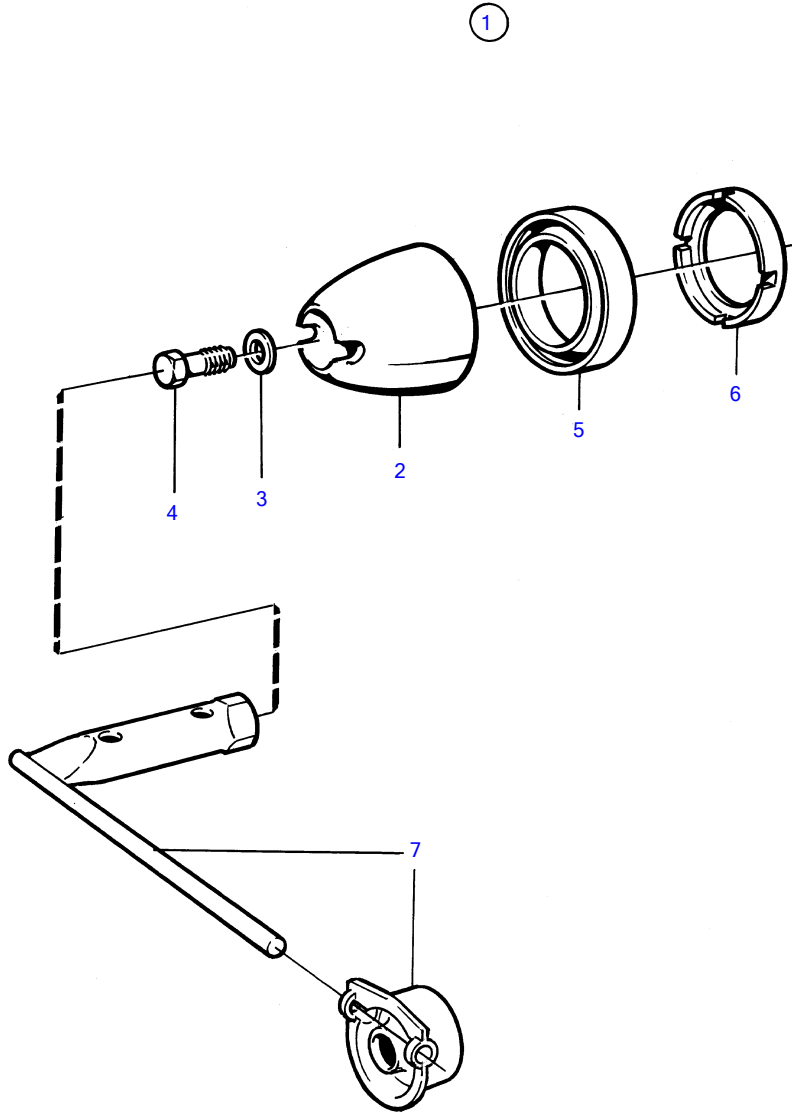

AD41D, D41D, TAM41D, TMD41D

11507

AD41D, D41D, TAMD41D, TMD41D

REF	PART NO.	QTY	DESCRIPTION
1	872549	1	Spinner
2		1	• Spinner
3	943194	1	• Washer
4	872546	1	• Lock screw
5	853676	1	• Spacer ring
6	854294	1	• Plastic washer
7	873058	1	Tool kit