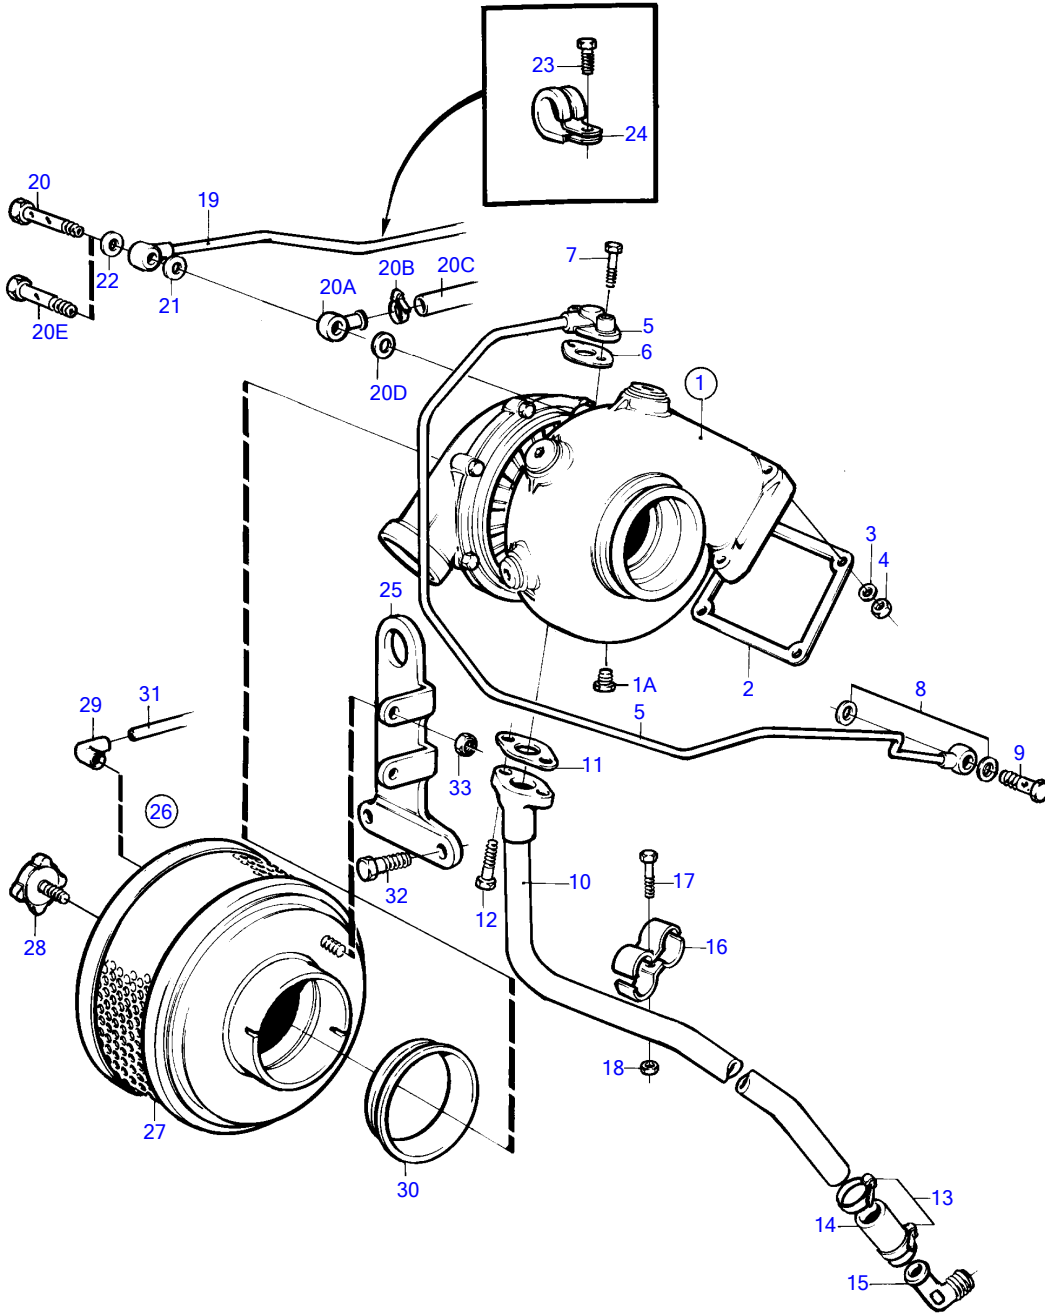

TMD41D

11497

TMD41D

REF	PART NO.	QTY	DESCRIPTION	SEE SEC.	NOTES
1	3802070	1	Turbocharger		Product no. 868666, 868667, 868668, 868669, 868670, 868671.
			• Bulletin 44-46	44-46-EN	Upgrade Turbo for D41A amd D41B Engines
1			•		
			•	860	
1A	192134	1	Plug		
2	859111	1	Gasket		
3	955895	4	Washer		
4	940183	4	Hexagon nut		
5	838869	1	Oil pressure pipe		
6	420641	1	Gasket		
7	945444	1	Flange screw		L=25mm
	946671	1	Flange screw		L=30mm
8	969011	2	Gasket		
9	25167	1	Hollow screw		
10	838820	1	Oil return pipe		
11	860105	1	Gasket		
12	945444	2	Flange screw		
13	943474	2	Hose clamp		
14	466328	1	Rubber hose		
15	843879	1	Elbow nipple		
16	820851	2	Clamp		
17	968855	1	Flange screw		
18	945407	1	Flange nut		
19	860215	1	Air vent hose		Turbo-thermostat housing.
20	947975	1	Hollow screw		M12
20A	858750	1	Banjo nipple		
20B	945652	1	Hose clamp		
20C	942700	X	Hose		Expansion tank-Turbo.
20D	11994	1	Gasket		
21	11994	1	Gasket		
22	11994	1	Gasket		
23	965175	2	Flange screw		
24	952624	2	Clamp		
25	838829	1	Bracket		
26	861434	1	Air cleaner		
			• Bulletin 44-47	44-47-EN	New Air Filter for 31, 41 and TAMD42WJ Engines
27	858488	1	• Air filter insert		
28	859729	1	• Knob		
29	861391	1	• Protecting sleeve		
30	838855	1	Sealing ring		
31	946234	X	Tube		L=380mm
32	973083	2	Flange screw		
33	945407	2	Flange nut		