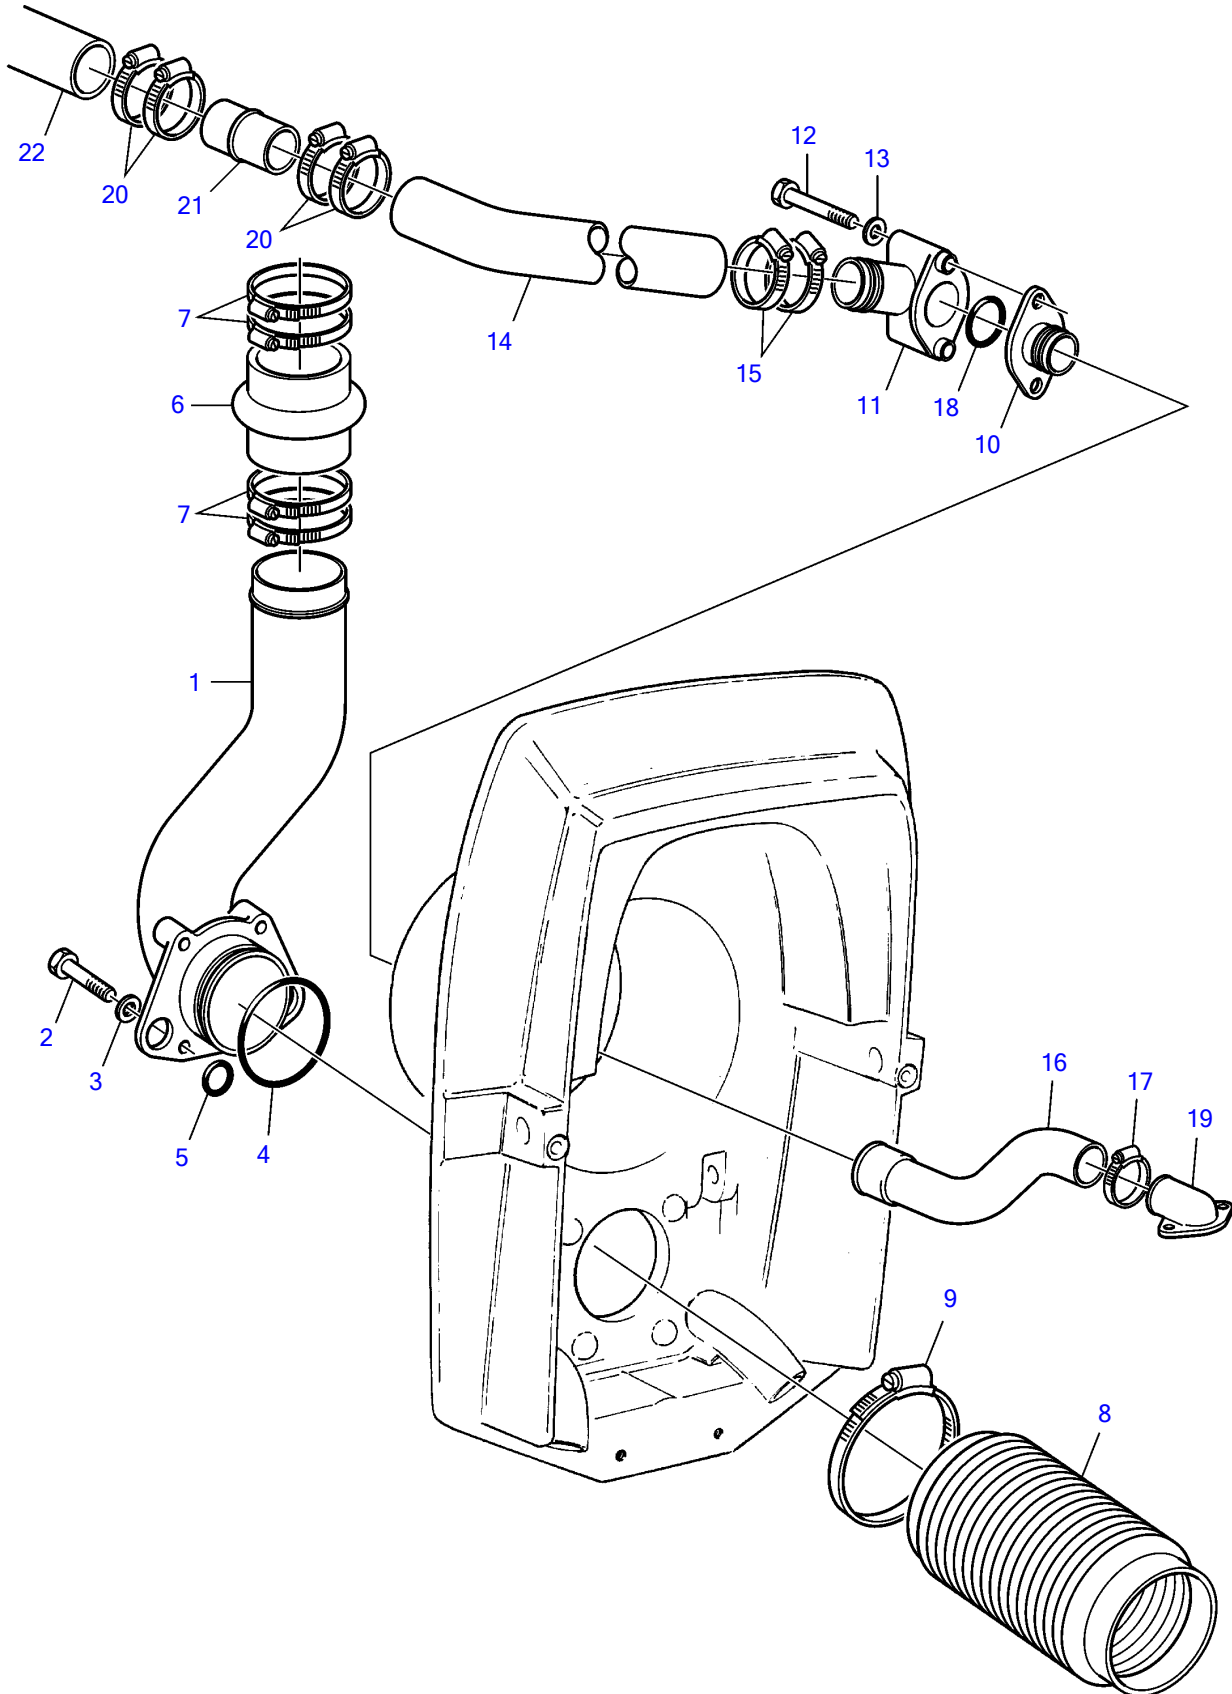

DP-D1, DP-E, SP-C1

DP-D1, DP-E, SP-C1

REF	PART NO.	QTY	DESCRIPTION	NOTES
1	3581130	1	Exhaust pipe	(873114)
2	947790	4	Flange screw	
3	976945	4	Washer	
4	925256	1	O-ring	
5	925064	2	O-ring	
6	860396	1	Exhaust hose	
7	982694	4	Hose clamp	
8	876631	1	Bellows kit	
9	872531	2	• Hose clamp	
10	872334	1	Nipple	
11	872338	1	Hose connection	
12	955516	2	Hexagon screw	
13	955893	2	Washer	
14	861742	1	Hose	Intake-sea water pump.
15	961669	2	Hose clamp	
16	876632	1	Hose kit	
17	853548	1	• Hose clamp	
18	925064	1	• O-ring	
19	872752	1	Hose connection	
20	961669	4	Hose clamp	
21	861090	1	Tube	
22		1	Hose	Intake-sea water pump., See group 26