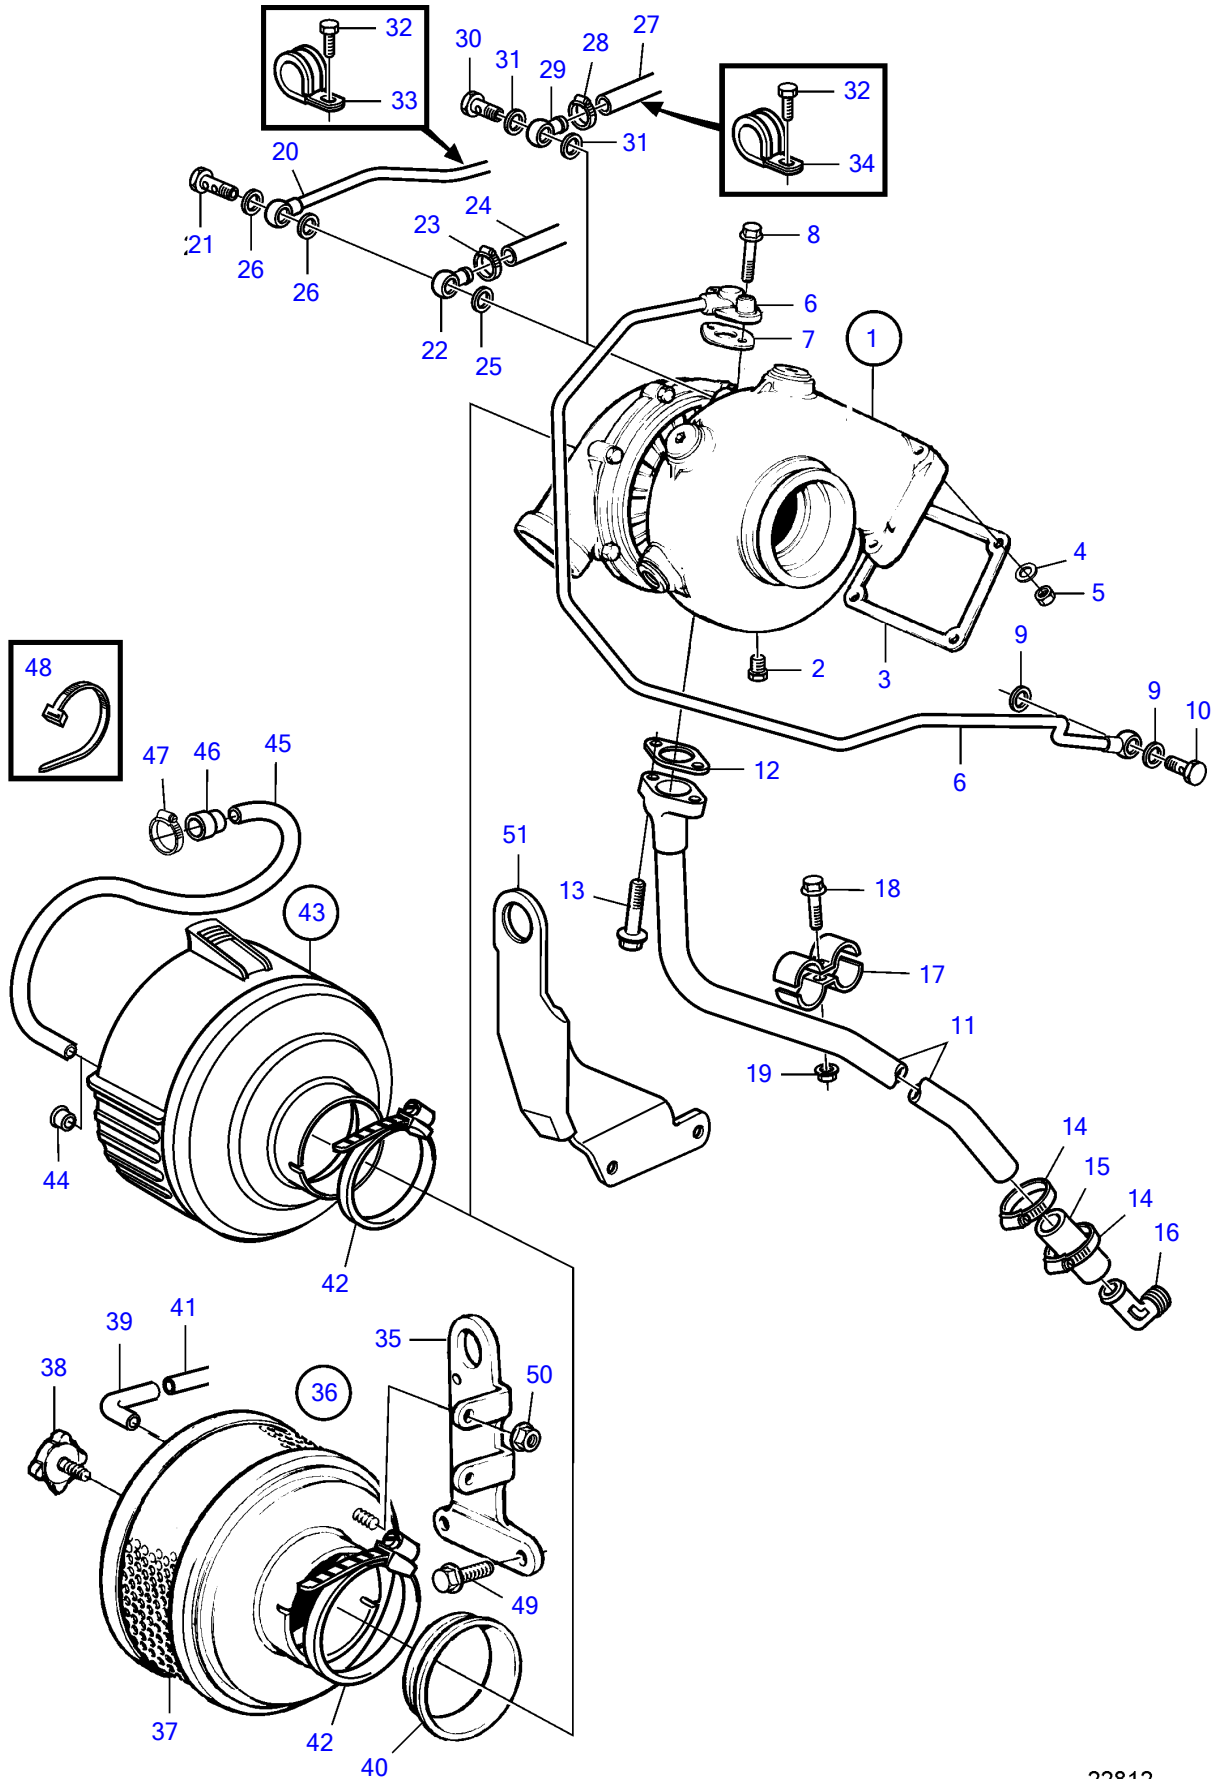

AD31L-A, TAMD31L-A, TAMD31M-A

AD31L-A, TAMD31L-A, TAMD31M-A

REF	PART NO.	QTY	DESCRIPTION	SEE SEC.	NOTES
1					
			•	860	
	3802082	1	Turbocharger		(3581528)
			•		
			•	3343	
2	861551	1	Plug		
3	3582676	1	Gasket kit		
4	955895	4	Washer		
5	940183	4	Hexagon nut		
6	838868	1	Oil pressure pipe		
7	420641	1	Gasket		
8	945444	1	Flange screw		L=25mm
	946671	1	Flange screw		L=30mm
9	969011	2	Gasket		
10	25167	1	Hollow screw		
11	838870	1	Oil return pipe		
12	860105	1	Gasket		
13	945444	2	Flange screw		
14	943474	2	Hose clamp		
15	466328	1	Rubber hose		
16	983105	1	Hose nipple		
17	820851	2	Clamp		
18	946544	1	Flange screw		
19	945407	1	Flange nut		
20	860214	1	Air vent hose		Turbo-thermostat housing., For earlier version of expansion tank.
21	947975	1	Hollow screw		
22	858750	1	Banjo nipple		
23	945652	1	Hose clamp		
24	942700	X	Hose		Expansion tank-Turbo., For earlier version of expansion tank.
25	11994	1	Gasket		
26	11994	2	Gasket		
27	942700	1	Hose		Expansion tank-Turbo., For later version of expansion tank., L=580mm
28	945652	1	Hose clamp		
29	858750	1	Banjo nipple		
30	969299	1	Hollow screw		
31	11994	2	Gasket		
32	967949	2	Flange screw		
33	952624	1	Clamp		
34	952627	1	Clamp		
35	838829	1	Bracket		Early type
36	861434	1	Air cleaner		Repl by 3582367
			• Bulletin 44-47	44-47-EN	New Air Filter for 31, 41 and TAMD42WJ Engines
37	858488	1	• Air filter insert		
38	859729	1	• Knob		
39	861391	1	• Protecting sleeve		
40	838855	1	Sealing ring		
41	946234	X	Tube		L=670mm
42	943481	1	Hose clamp		
43	3582367	1	Air filter kit		
			• Bulletin 44-47	44-47-EN	New Air Filter for 31, 41 and TAMD42WJ Engines
44	940285	1	• Plug		
45		X	• Tube		L=670mm
46	861114	1	• Protecting sleeve		
47	943472	1	• Hose clamp		
48	948211	1	• Cable tie		
49	946329	2	Flange screw		Early type
50	945407	2	Flange nut		Early type
51	860419	1	Lifting bracket		Late type