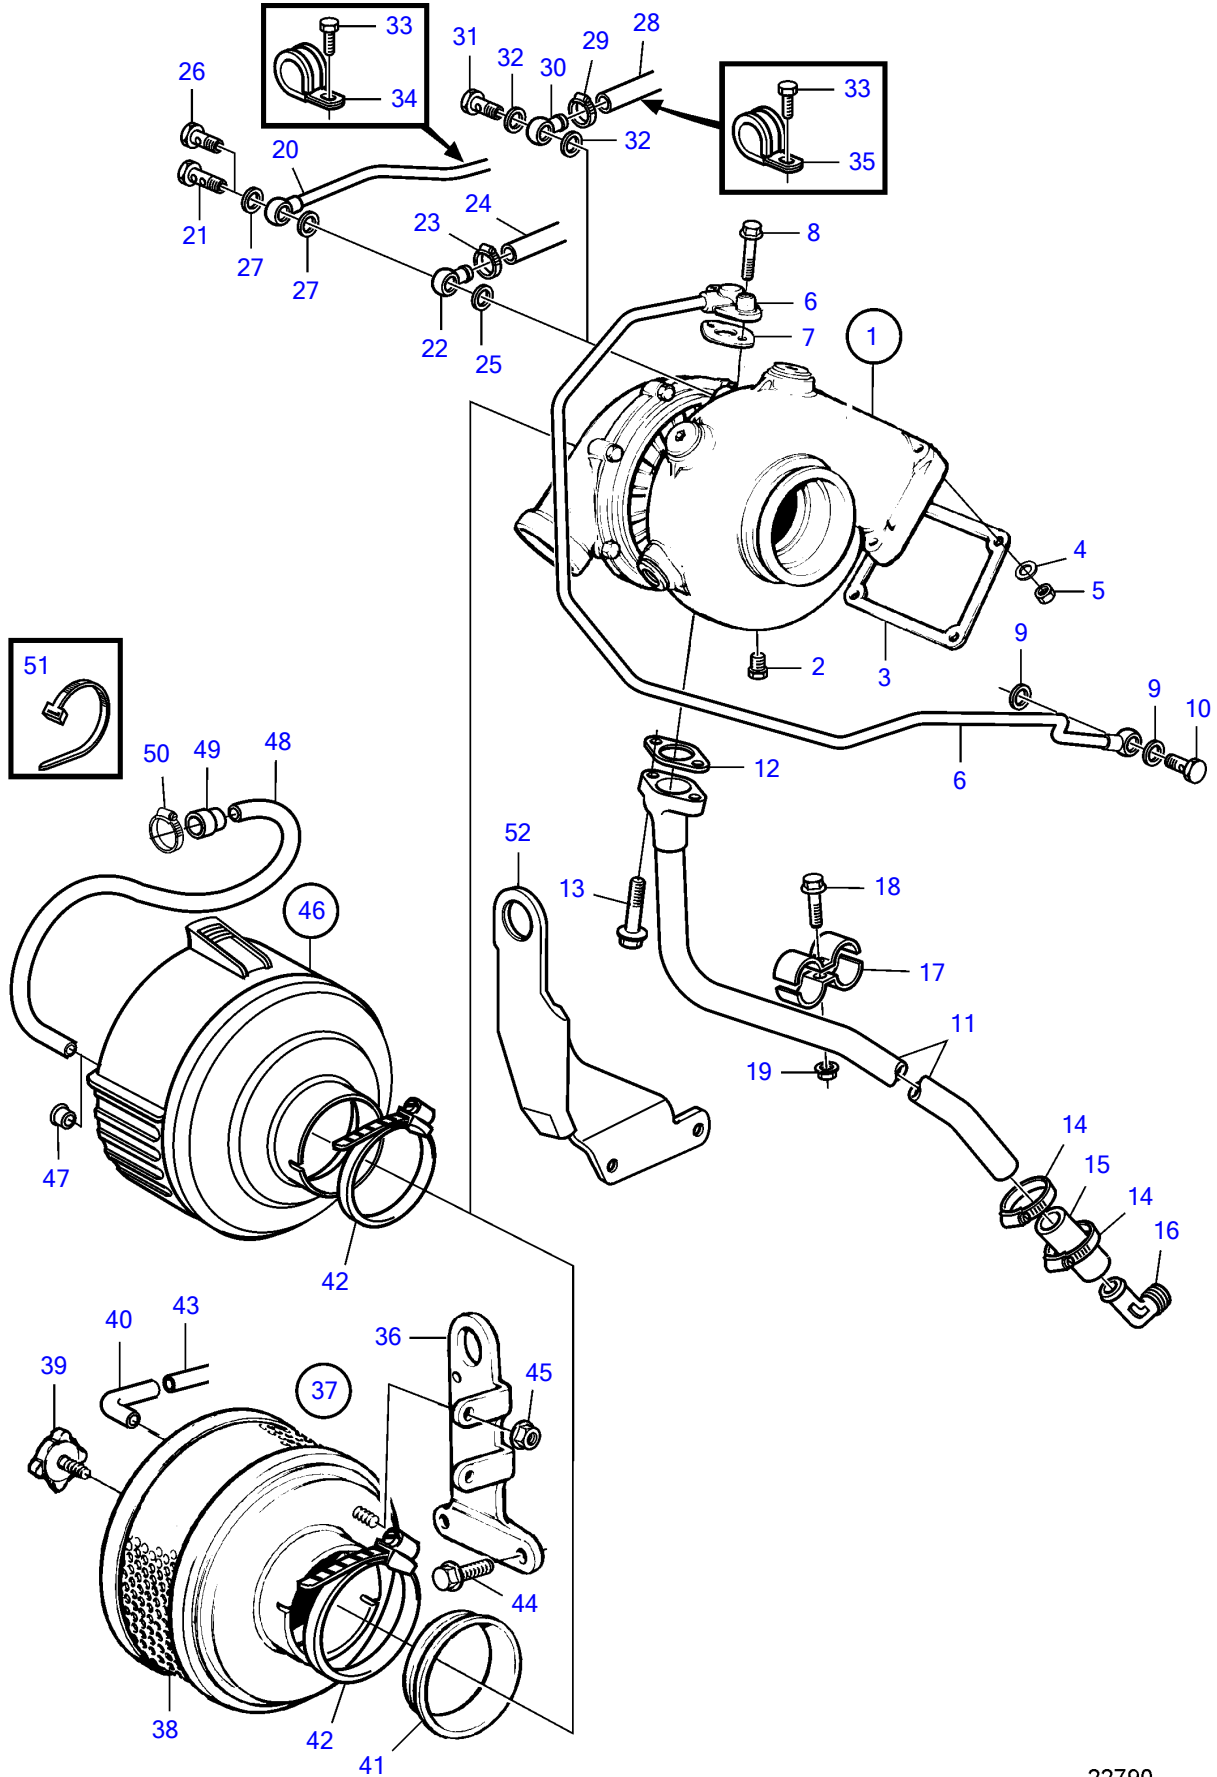

TAMD41H-A, TAMD41H-B, TAMD41P-A, TAMD41L-A, TAMD41M-A

TAMD41H-A, TAMD41H-B, TAMD41P-A, TAMD41L-A, TAMD41M-A

REF	PART NO.	QTY	DESCRIPTION	SEE SEC.	NOTES
1	3802070	1	Turbocharger		TAMD41P, TAMD41L, TAMD41M, (861260)
			• Bulletin 44-46	44-46-EN	Upgrade Turbo for D41A amd D41B Engines
1			•		
			•	1697	
	3802081	1	Turbocharger		TAMD41H-A, (861762)
			• parts not sold separately		
	3581191	1	Turbocharger		TAMD41H-B
			• parts not sold separately		
2	861551	1	Plug		
3	3582676	1	Gasket kit		
4	955895	4	Washer		
5	940183	4	Hexagon nut		
6	838869	1	Oil pressure pipe		
7	420641	1	Gasket		
8	945444	1	Flange screw		L=25mm
	946671	1	Flange screw		L=30mm
9	969011	2	Gasket		
10	25167	1	Hollow screw		
11	838820	1	Oil return pipe		
12	860105	1	Gasket		
13	945444	2	Flange screw		
14	943474	2	Hose clamp		
15	466328	1	Rubber hose		
16	983105	1	Hose nipple		
17	820851	2	Clamp		
18	946544	1	Flange screw		L=16mm
19	945407	1	Flange nut		
20	860215	1	Air vent hose		Turbo-thermostat housing., For earlier version of expansion tank., K.C
21	947975	1	Hollow screw		Heat ex., M12
22	858750	1	Banjo nipple		Heat ex.
23	945652	1	Hose clamp		Heat ex.
24	942700	X	Hose		Expansion tank-Turbo., For earlier version of expansion tank., Heat ex.
25	11994	1	Gasket		Heat ex.
26		1	Hollow screw		K.C
27	11994	2	Gasket		
28	942700	X	Hose		Expansion tank-Turbo., For later version of expansion tank., L=580mm
29	945652	1	Hose clamp		
30	858750	1	Banjo nipple		
31	969299	1	Hollow screw		
32	11994	2	Gasket		
33	967949	3	Flange screw		
34	952624	2	Clamp		
35	952627	1	Clamp		
36	838829	1	Bracket		Early type
37	861434	1	Air cleaner		Repl by 3582367
			• Bulletin 44-47	44-47-EN	New Air Filter for 31, 41 and TAMD42WJ Engines
38	858488	1	• Air filter insert		
39	859729	1	• Knob		
40	861391	1	• Protecting sleeve		
41	838855	1	Sealing ring		
42	943481	1	Hose clamp		
43	946234	X	Tube		L=380mm
44	946329	2	Flange screw		Early type
45	945407	2	Flange nut		Early type
46	3582367	1	Air filter kit		
			• Bulletin 44-47	44-47-EN	New Air Filter for 31, 41 and TAMD42WJ Engines
47	940285	1	• Plug		
48		X	• Tube		L=670mm
49	861114	1	• Protecting sleeve		
50	943472	1	• Hose clamp		