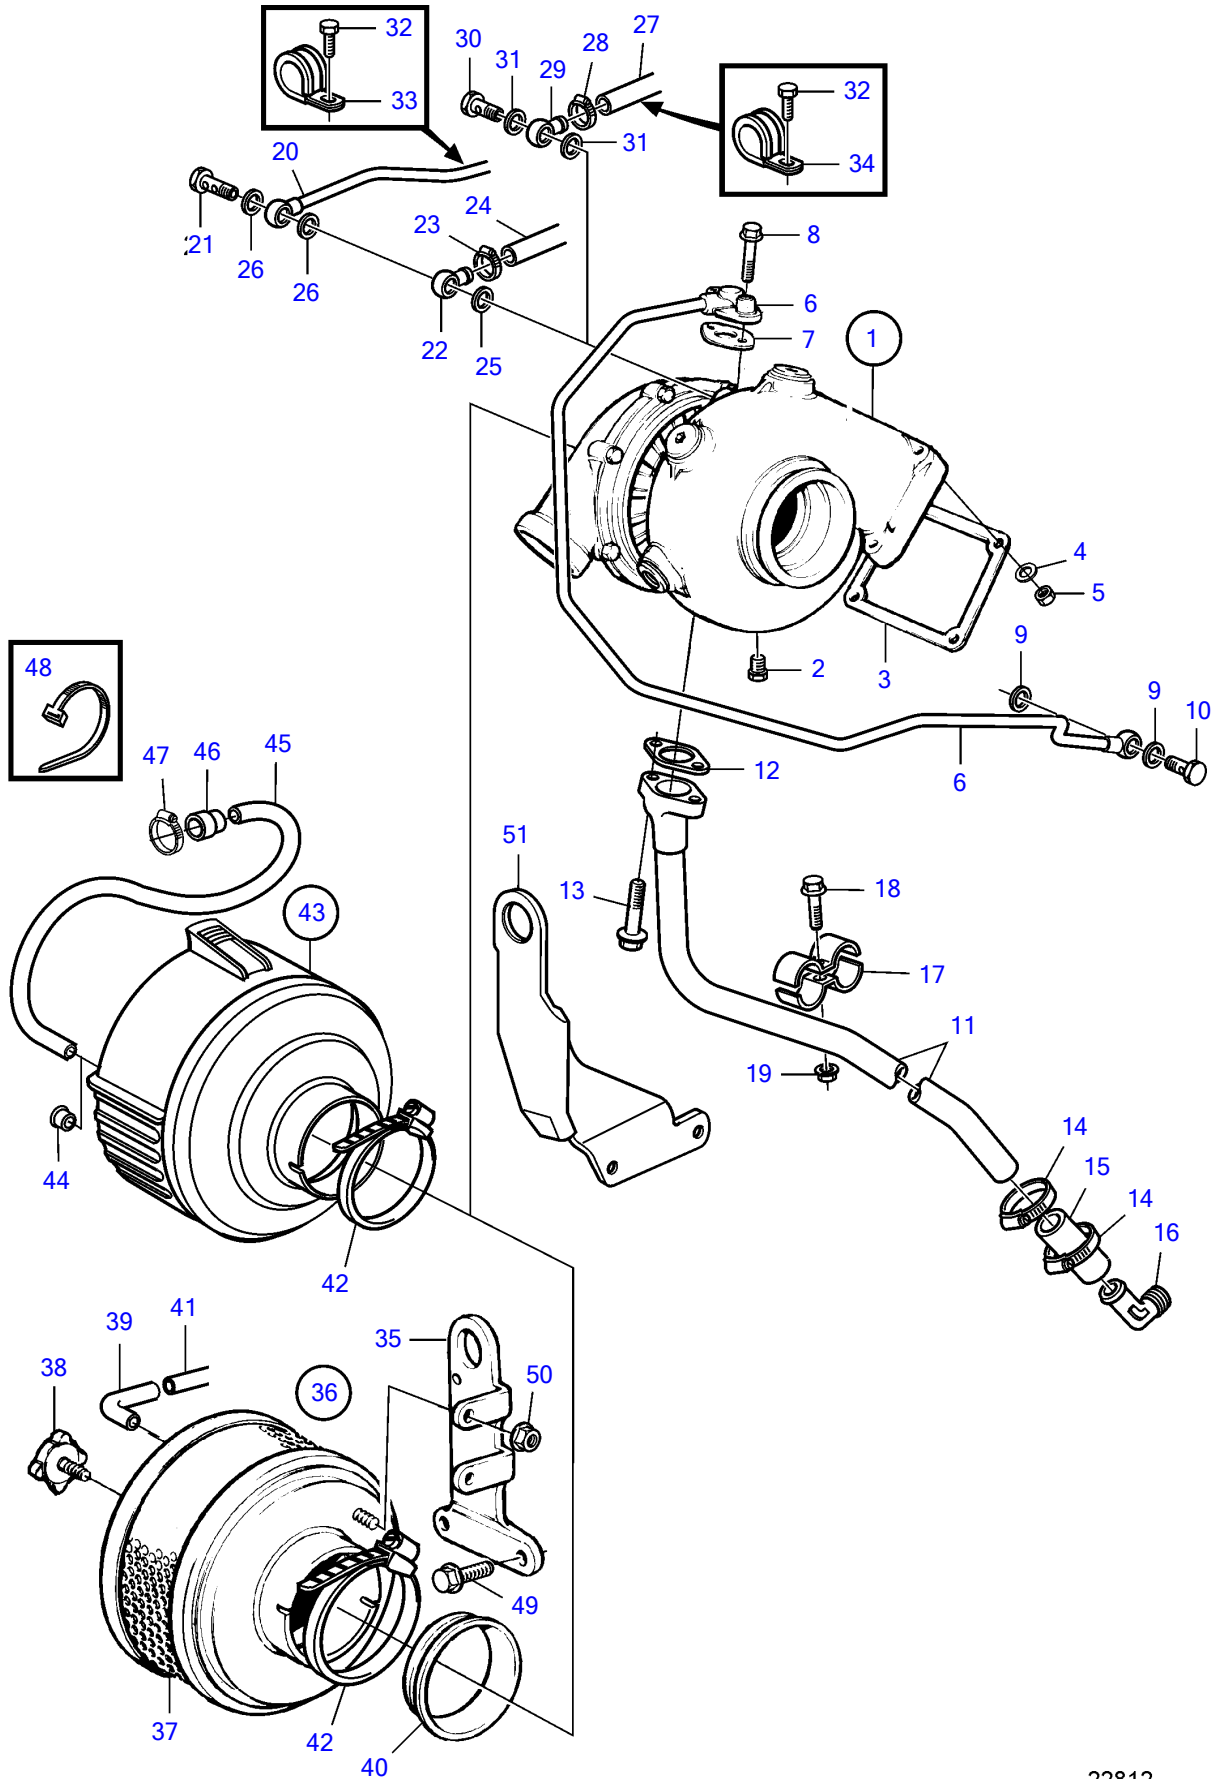

AD31L-A, TAMD31L-A, TAMD31M-A

22812

Upd:2011-09-28

22812

7742700-25-1695

AD31L-A, TAMD31L-A, TAMD31M-A

REF	PART NO.	QTY	DESCRIPTION	SEE SEC.	NOTES
1					
			•	860	
	3802082	1	Turbocharger		(3581528)
			•		
			•	3343	
2	861551	1	Plug		
3	3582676	1	Gasket kit		
4	955895	4	Washer		
5	940183	4	Hexagon nut		
6	838868	1	Oil pressure pipe		
7	420641	1	Gasket		
8	945444	1	Flange screw		L=25mm
	946671	1	Flange screw		L=30mm
9	969011	2	Gasket		
10	25167	1	Hollow screw		
11	838870	1	Oil return pipe		
12	860105	1	Gasket		
13	945444	2	Flange screw		
14	943474	2	Hose clamp		
15	466328	1	Rubber hose		
16	983105	1	Hose nipple		
17	820851	2	Clamp		
18	946544	1	Flange screw		
19	945407	1	Flange nut		
20	860214	1	Air vent hose		Turbo-thermostat housing., For earlier version of expansion tank.
21	947975	1	Hollow screw		
22	858750	1	Banjo nipple		
23	945652	1	Hose clamp		
24	942700	X	Hose		Expansion tank-Turbo., For earlier version of expansion tank.
25	11994	1	Gasket		
26	11994	2	Gasket		
27	942700	1	Hose		Expansion tank-Turbo., For later version of expansion tank., L=580mm
28	945652	1	Hose clamp		
29	858750	1	Banjo nipple		
30	969299	1	Hollow screw		
31	11994	2	Gasket		
32	967949	2	Flange screw		
33	952624	1	Clamp		
34	952627	1	Clamp		
35	838829	1	Bracket		Early type
36	861434	1	Air cleaner		Repl by 3582367
			• Bulletin 44-47	44-47-EN	New Air Filter for 31, 41 and TAMD42WJ Engines
37	858488	1	• Air filter insert		
38	859729	1	• Knob		
39	861391	1	• Protecting sleeve		
40	838855	1	Sealing ring		
41	946234	X	Tube		L=670mm
42	943481	1	Hose clamp		
43	3582367	1	Air filter kit		
			• Bulletin 44-47	44-47-EN	New Air Filter for 31, 41 and TAMD42WJ Engines
44	940285	1	• Plug		
45		X	• Tube		L=670mm
46	861114	1	• Protecting sleeve		
47	943472	1	• Hose clamp		
48	948211	1	• Cable tie		
49	946329	2	Flange screw		Early type
50	945407	2	Flange nut		Early type
51	860419	1	Lifting bracket		Late type